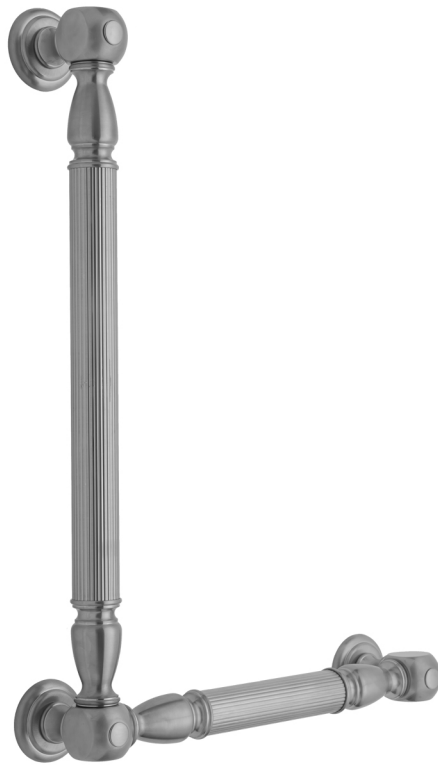

G21 24H x 12W 90° Right Hand Grab Bar

Model #: G21-24H-12W-RH-

FEATURES:

- Structurally engineered 90° angle
- ADA compliant when properly installed
- Horizontal section can be used as towel bar
- Style options to complement all collections
- Optional handshower sliders can be added to either bar only upon initial order
- All grab bars can be custom sized. Contact JACLO for pricing & availability
- Grab bars over 32" require middle post
- Grab bars 24" or longer are NOT AVAILABLE in PG or SG. For large quantity orders, please contact hospitality@jaclo.com

AVAILABLE FINISHES:

Polished Chrome (PCH)	Satin Chrome (SC)	Bronze Umber (BU)
Satin Nickel (SN)	Pewter (PEW)	Caramel Bronze (CB)
Polished Nickel (PN)	Antique Brass (AB)	Antique Copper (ACU)
Oil-Rubbed Bronze (ORB)	Polished Brass (PB)	Polished Copper (PCU)
Vintage Bronze (VB)	Satin Brass (SB)	Matte Black (MBK)
Satin Gold (SG)	Polished Gold (PG)	Black Nickel (BKN)
White (WH)	Unlacquered Brass (ULB)	Satin Cooper (SCU)
Almond (ALD)	Amber (AMB)	Azure Blue (AZB)
Coral (COR)	Mint Green (GRN)	Stone Grey (GRY)
Lilac (LAC)	Light Blue (LBL)	Limon (LIM)
Plum (PLM)	Pink (PNK)	Red (RED)
Graphite (GPH)	Aged Unlacquered Brass (AUB)	

SPECIFICATION DRAWING:

BRASS LUXURY GRAB BAR			
PART. #	DESCRIPTION	A H	B W
G21-12H-12W	CENTER TO CENTER	12"	12"
G21-12H-16W	CENTER TO CENTER	12"	16"
G21-12H-24W	CENTER TO CENTER	12"	24"
G21-12H-32W	CENTER TO CENTER	12"	32"
G21-16H-12W	CENTER TO CENTER	16"	12"
G21-16H-16W	CENTER TO CENTER	16"	16"
G21-16H-24W	CENTER TO CENTER	16"	24"
G21-16H-32W	CENTER TO CENTER	16"	32"
G21-24H-12W	CENTER TO CENTER	24"	12"
G21-24H-16W	CENTER TO CENTER	24"	16"
G21-24H-24W	CENTER TO CENTER	24"	24"
G21-24H-32W	CENTER TO CENTER	24"	32"
G21-32H-12W	CENTER TO CENTER	32"	12"
G21-32H-16W	CENTER TO CENTER	32"	16"
G21-32H-24W	CENTER TO CENTER	32"	24"
G21-32H-32W	CENTER TO CENTER	32"	32"