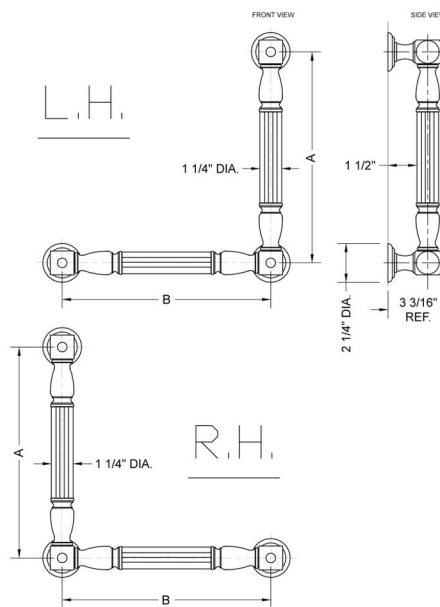

G21 24H x 12W 90° Right Hand Grab Bar

Model #: G21-24H-12W-RH-

FEATURES:

- Structurally engineered 90° angle
- ADA compliant when properly installed
- Horizontal section can be used as towel bar
- Style options to complement all collections
- Optional handshower sliders can be added to either bar only upon initial order
- All grab bars can be custom sized. Contact JACLO for pricing & availability
- Grab bars over 32" require middle post
- Grab bars 24" or longer are NOT AVAILABLE in PG or SG. For large quantity orders, please contact hospitality@jaclo.com

SPECIFICATION DRAWING:

BRASS LUXURY GRAB BAR			
PART. #	DESCRIPTION	A H	B W
G21-12H-12W	CENTER TO CENTER	12"	12"
G21-12H-16W	CENTER TO CENTER	12"	16"
G21-12H-24W	CENTER TO CENTER	12"	24"
G21-12H-32W	CENTER TO CENTER	12"	32"
G21-16H-12W	CENTER TO CENTER	16"	12"
G21-16H-16W	CENTER TO CENTER	16"	16"
G21-16H-24W	CENTER TO CENTER	16"	24"
G21-16H-32W	CENTER TO CENTER	16"	32"
G21-24H-12W	CENTER TO CENTER	24"	12"
G21-24H-16W	CENTER TO CENTER	24"	16"
G21-24H-24W	CENTER TO CENTER	24"	24"
G21-24H-32W	CENTER TO CENTER	24"	32"
G21-32H-12W	CENTER TO CENTER	32"	12"
G21-32H-16W	CENTER TO CENTER	32"	16"
G21-32H-24W	CENTER TO CENTER	32"	24"
G21-32H-32W	CENTER TO CENTER	32"	32"