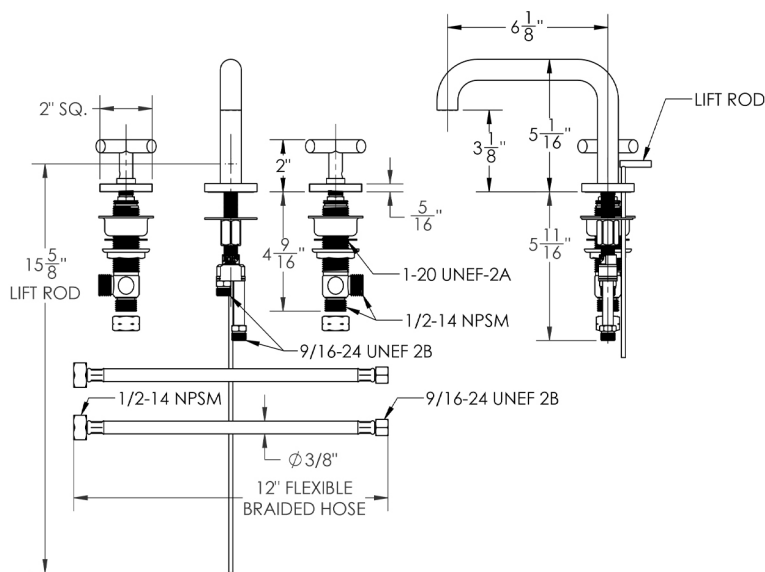

Contempo Slim Downtown Faucet with Square Escutcheons & Contempo Slim Cross Handles

Model #: 7773-TSQ461-

JACLO®

Confidence from start to finish.™

FEATURES:

- All brass 8" - 12" widespread faucet includes brass pop-up drain with overflow
- 1/4 turn ceramic valves
- Stationary Spout
- Available Flow Rates: 1.5, 1.2 & 0.5 GPM. Additional flow rate (aerator) options available. Contact JACLO.
- 6 1/8" spout reach center to center
- Spout Hole Size Min-Max: 1 1/2" - 1 7/8"
- Valve Hole Size Min-Max: 1 1/8" - 1 5/8"
- For additional drain options refer to lavatory drain section or visit jaclo.com

SPECIFICATION DRAWING:

AVAILABLE HANDLES: