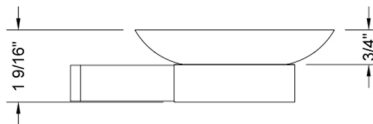

Contempo I Soap Dish

Model #: 4880-SD-

FEATURES:

- All brass & glass soap dish
- Universal mounting hardware included
- 6 1/4" projection
- Removable 4 3/8" glass dish
- Blocking required for proper installation

SPECIFICATION DRAWING:

FRONT VIEW

TOP VIEW