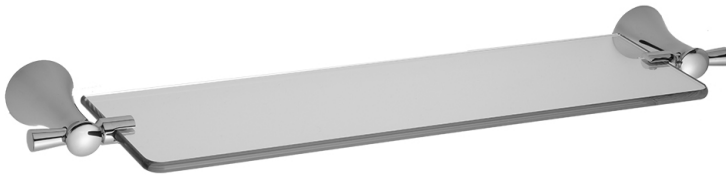

Cranford Glass Shelf

Model #: 4460-GS-

FEATURES:

- All brass & glass 17 3/4" shelf
- Universal mounting hardware included
- 5 1/2" - 7 1/2" projection
- 3/8" glass thickness
- Blocking required for proper installation
- Not available in ULB

AVAILABLE FINISHES:

| | | |
|------------------------------|---------------------|-----------------------|
| Polished Chrome (PCH) | Satin Chrome (SC) | Bronze Umber (BU) |
| Satin Nickel (SN) | Pewter (PEW) | Caramel Bronze (CB) |
| Polished Nickel (PN) | Antique Brass (AB) | Antique Copper (ACU) |
| Oil-Rubbed Bronze (ORB) | Polished Brass (PB) | Polished Copper (PCU) |
| Vintage Bronze (VB) | Satin Brass (SB) | Matte Black (MBK) |
| Satin Gold (SG) | Polished Gold (PG) | Black Nickel (BKN) |
| White (WH) | Satin Cooper (SCU) | Almond (ALD) |
| Amber (AMB) | Azure Blue (AZB) | Coral (COR) |
| Mint Green (GRN) | Stone Grey (GRY) | Lilac (LAC) |
| Light Blue (LBL) | Limon (LIM) | Plum (PLM) |
| Pink (PNK) | Red (RED) | Graphite (GPH) |
| Aged Unlacquered Brass (AUB) | | |