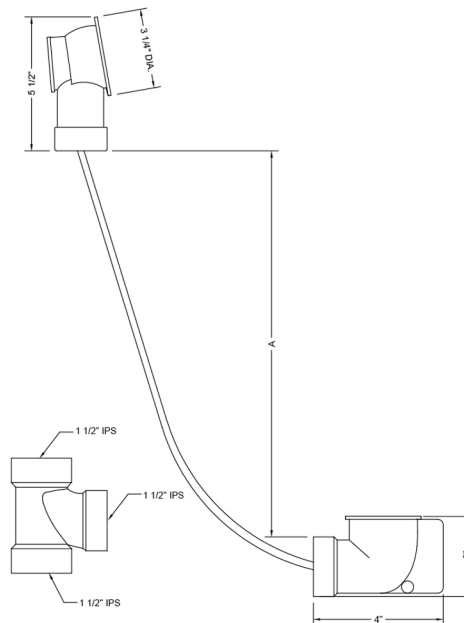

## ABS Bath Waste and Overflow Subassembly (Geberit)

Model #: 377-LT

### FEATURES:

- Designed to fit most manufacturers' bath and whirlpool tubs from 28" to 29" deep
- 43" cable length
- For 1½" ABS Schedule 40
- Stainless steel cable for strength and durability
- Complements both contemporary and traditional styling
- Geberit subassemblies
- SUBASSEMBLIES ONLY
- Complete with shoe/overflow mounting hardware

### SPECIFICATION DRAWING:

| PVC BATH WASTE & OVERFLOW |         |              |
|---------------------------|---------|--------------|
| PART #                    | A       | CABLE LENGTH |
| 370-LT                    | 12"-16" | 17"          |
| 372-LT                    | 17"-24" | 27"          |
| 374-LT                    | 23"-27" | 33"          |
| 376-LT                    | 28"-29" | 43"          |
| ABS BATH WASTE & OVERFLOW |         |              |
| 371-LT                    | 12"-16" | 17"          |
| 373-LT                    | 17"-24" | 27"          |
| 375-LT                    | 23"-27" | 33"          |
| 377-LT                    | 28"-29" | 43"          |