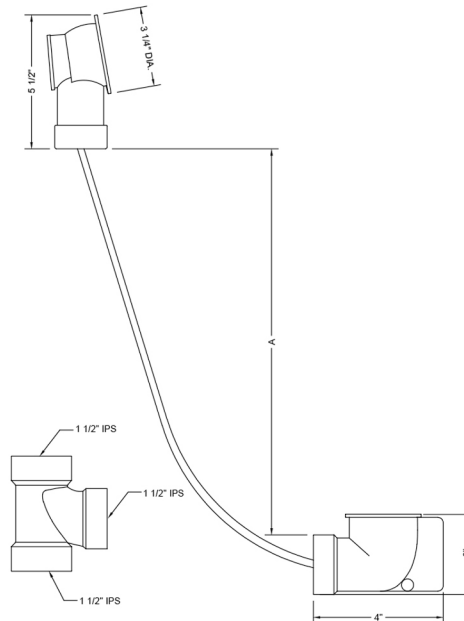

ABS Bath Waste and Overflow Subassembly (Geberit)

Model #: 373-LT

FEATURES:

- Designed to fit most manufacturers' bath and whirlpool tubs from 17" to 24" deep
- 27" cable length
- For 1½" ABS Schedule 40
- Stainless steel cable for strength and durability
- Complements both contemporary and traditional styling
- Geberit subassemblies
- SUBASSEMBLIES ONLY
- Complete with shoe/overflow mounting hardware

AVAILABLE FINISHES:

N/A

SPECIFICATION DRAWING:

PVC BATH WASTE & OVERFLOW		
PART #	A	CABLE LENGTH
370-LT	12"-16"	17"
372-LT	17"-24"	27"
374-LT	23"-27"	33"
376-LT	28"-29"	43"
ABS BATH WASTE & OVERFLOW		
371-LT	12"-16"	17"
373-LT	17"-24"	27"
375-LT	23"-27"	33"
377-LT	28"-29"	43"