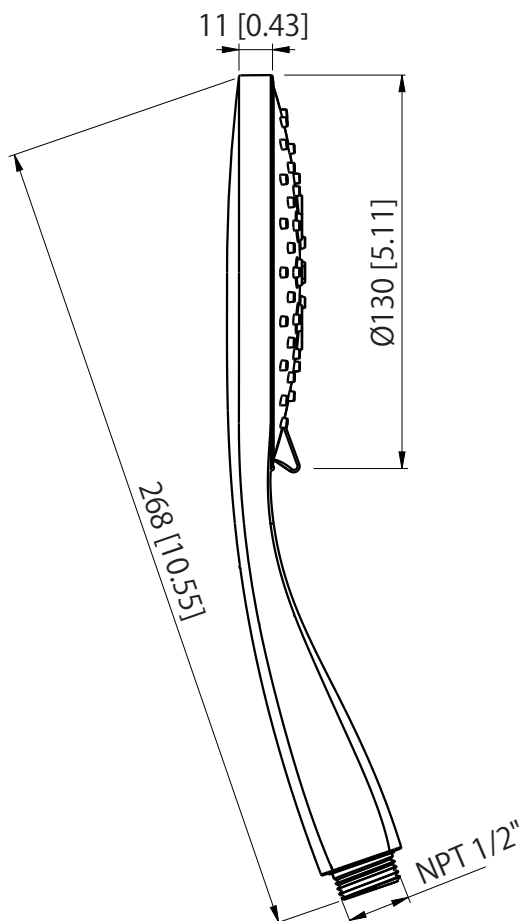

**HS5135 | 130mm 3-Function Hand-Shower**

**SPECIFICATIONS:**

- ABS Construction
- Scrub nozzles to easily clean water sediment
- 1.8 GPM Flow Rate
- Includes backflow prevention check valve

Legislation Compliance

ZeroDrip Technology

**Technical Diagram**

**SEE ALSO:**

1) HS5105 (100mm)