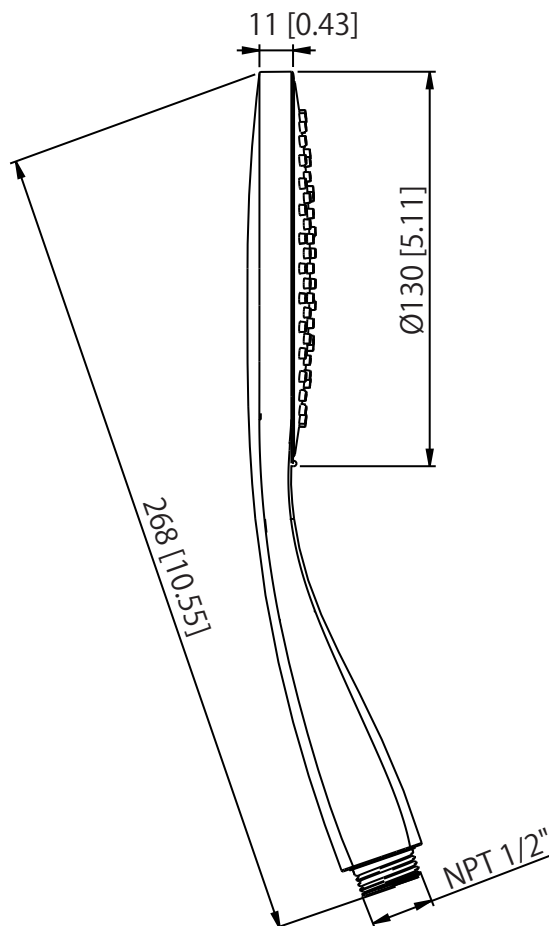

HS5130 | 130mm Single Function Hand-Shower

SPECIFICATIONS:

- ABS Construction
- Scrub nozzles to easily clean water sediment
- 1.8 GPM Flow Rate
- Includes backflow prevention check valve

Legislation Compliance

ZeroDrip Technology

Technical Diagram

SEE ALSO:

1) HS5100 (100mm)