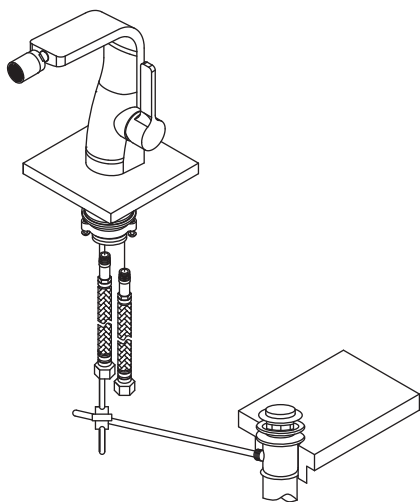

**260.1300 | Single Hole Bidet Faucet**

**SPECIFICATIONS:**

- Solid Brass construction
- Drain Included

**FAST SHIP FINISHES :**

- Chrome - 260.1300CP, Brushed Nickel - 260.1300BN

**STANDARDS:**

- ASME A112.18.1 / CSA B125.1, NSF-61

LowFlow Capable

Legislation Compliance

Low Lead Compliant

ZeroDrip Technology

**Technical Diagram**