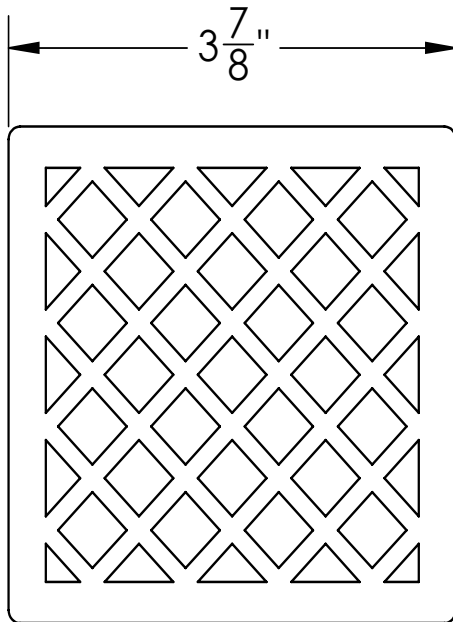

# XS 4 Specifications

## KS 4:

- Criss-Cross pattern decorative plate
- Used with T 42 throat
- 7 gauge 304L Stainless Steel