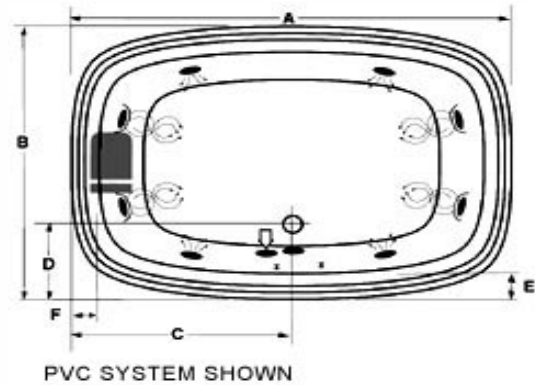

# Sylvia

Must be set in Mortar Base

PVC SYSTEM SHOWN

Side View

End View

-  Pump motor
  -  Jets
  -  Anti-vortex suction
  -  Overflow location
- AS SHOWN:  
Whirlpool option w/ standard jets
- ALSO AVAILABLE:  
Soaking Tub Only, Whirlpool,  
Thermal Air, Combo