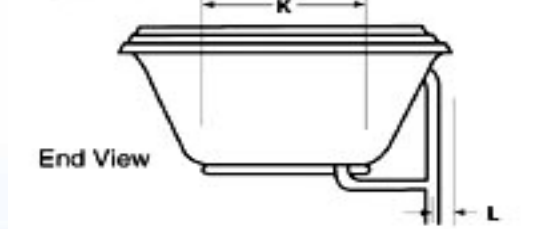

# Sylvia

Must be set in Mortar Base

PVC SYSTEM SHOWN

Side View

End View

-  Pump motor
  -  Jets
  -  Anti-vortex suction
  -  Overflow location
- AS SHOWN:  
Whirlpool option w/ standard jets
- ALSO AVAILABLE:  
Soaking Tub Only, Whirlpool,  
Thermal Air, Combo