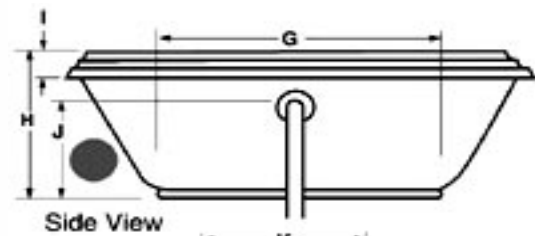

# Sylvia

Must be set in Mortar Base

PVC SYSTEM SHOWN

Side View

End View

-  Pump motor
  -  Jets
  -  Anti-vortex suction
  -  Overflow location
- AS SHOWN:  
Whirlpool option w/ standard jets
- ALSO AVAILABLE:  
Soaking Tub Only, Whirlpool,  
Thermal Air, Combo