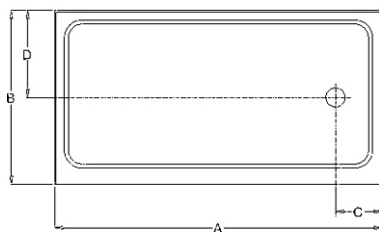

Manufactured in compliance with ANZI Z124.1.2-2005 and CSA B45-02(R08) (Supplement No 1)

Model	Size	AC	GC	A	B	C	D
*HP3232	32"x32"	√	√	32"	32"	16"	16"
HP3636	36"x36"	√	√	36"	36"	18"	18"
HP4242	42"x42"	√	√	42"	42"	21"	21"

Model	Size	AC	GC	A	B	C	D	E	F	G
*HPN3636	36"x36"	√	√	36"	36"	12½"	12½"	18½"	18½"	25"
HPN3838	38"x38"	√	√	38"	38"	12"	12"	19"	19"	17"
HPN4242	42"x42"	√	√	42"	42"	12"	12"	21"	21"	29"
HPN4833**	48"x33"	√	n/a	33"	48"	15"	15"	32"	8"	29¾"