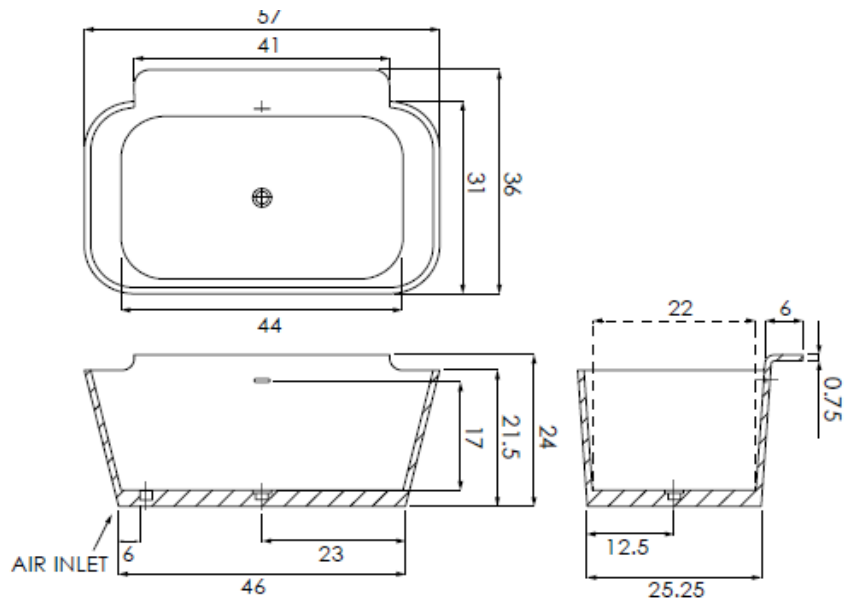

INSTALLATION VIDEOS AVAILABLE ON WEBSITE

CODES AND COMPLIANCES

Massachusetts code File no: P1-0614-491

HYDRO SYSTEMS
Family Owned And Operated Since 1978

29132 Avenue Paine, Valencia, CA, 91355
661.775.0686 | hydrosystem.com

All specifications and options subject to change without notice please contact a hydro systems representative for more information.