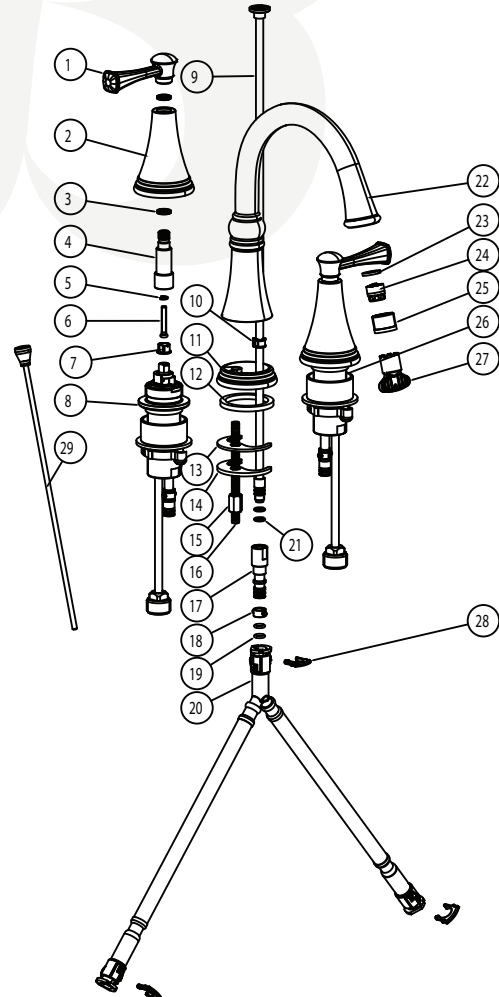

W4582801-1, W4582802-1, W4582816-1, W4582849-1 - Widespread Faucet

Description

WOODBURY WIDE SPREAD

- Replaceable ceramic disc cartridges
- 90° Turn cross and lever handles
- 1.2 GPM
- Brass pop-up drain assembly

* Cross and lever handles included in the box

Standards

- Complies with IAPMO UPC/cUPC
- California AB1953 compliant
- NSF - 61-9 tested and compliant
- ADA Accessibility Guidelines for Buildings and Facilities - 4.27.4 Controls and Mechanisms

NO.	Part NO.	QTY
1	CTHZ0738	1
2	CTCZ0309	1
3	CTWP0208	2
4	CTMB0973	1
5	CTWT0010	1
6	CTST0050	1
7	CTCP0667	1
8	ATBY0339	1
9	ATBP0606	1
10	CTCP0666	1
11	CTDZ0175	1
12	CTWP0291	1
13	CTWP0058	1
14	CTWT0081	1
15	CTNB0321	1
16	CTST0013	1
17	CTMP0063	1
18	CTCP0485	1
19	CTRR0066	2
20	ATBP0384	1
21	CTRR0182	2
22	CTFZ0032	1
23	CTWR0058	1
24	ATBX0101	1
25	CTCP0664	1
26	ATBY0340	1
27	CTQP0050	1
28	CTRP0102	3
29	ATBM0025	1

Item Number	Type	Date
W4582801-1, W4582802-1, W4582816-1, W4582849-1	Widespread Faucet	8-23-2021