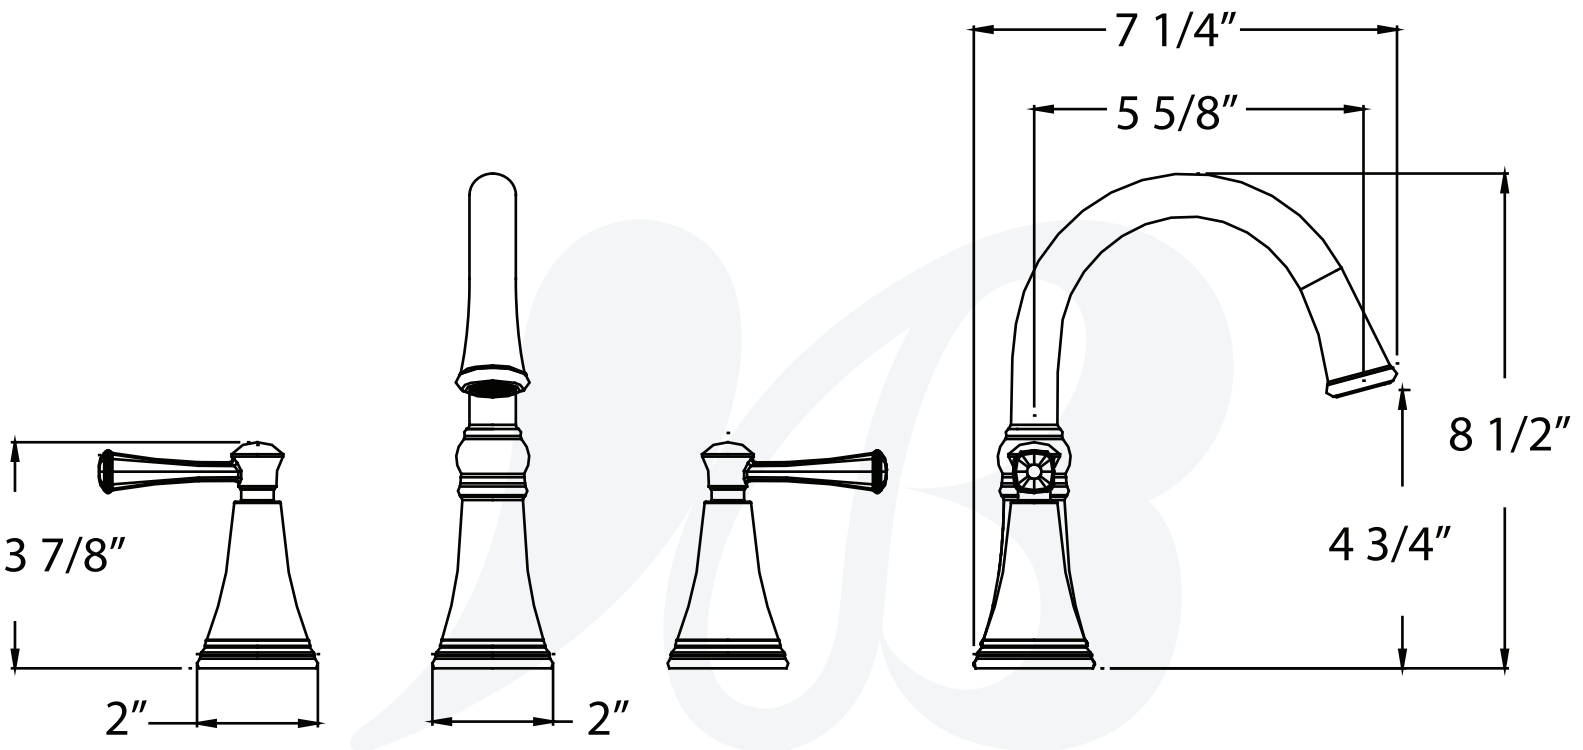

Item Number	Type	Date
W4582801-1, W4582802-1, W4582816-1, W4582849-1	Widespread Faucet	8-23-2021