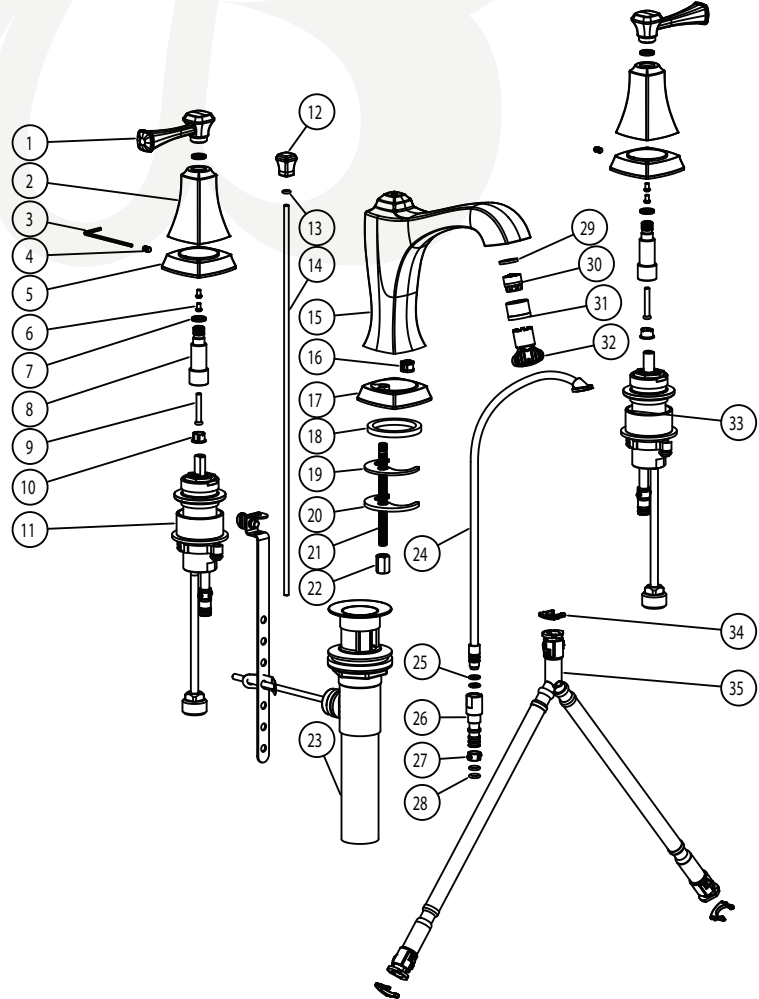

**W4582701-1, W4582702-1, W4582716-1, W4582749-1 - Widespread Faucet**

**Description**

- DAVENPORT WIDE SPREAD**
- High arc spout.
  - 90° Turn lever handles
  - Replaceable ceramic disc cartridges
  - Brass pop-up drain included
  - 1/2" NPSM connections
  - 1.2 GPM

**Colors / Finishes**

- W4582701-1** Chrome
- W4582702-1** PVD Satin Nickel
- W4582716-1** PVD Satin Brass
- W4582749-1** Matte Black

**BREAK DOWN  
Component Parts List**

NO.	Drawing No.	Qty
1	CTHZ0740	2
2	CTCZ0310	2
3	CCQT0004	1
4	CTST0130	2
5	CTDZ0176	2
6	CTST0132	4
7	CTWP0208	4
8	CTMB0973	2
9	CTST0050	2
10	CTCP0667	2
11	ATBY0350	1
12	CTMB0976	1
13	CTRR0047	1
14	CTMT0051	1
15	CTFZ0033	1
16	CTCP0666	1
17	CTDZ0177	1
18	CTWP0291	1
19	CTWP0058	1
20	CTWT0104	1
21	CTST0013	1
22	CTNB0321	1
23	ATAA0067	1
24	ATBP0607	1
25	CTRR0182	2
26	CTMP0063	1
27	CTCP0485	1
28	CTRR0066	2
29	CTWR0058	1
30	ATBX0101	1
31	CTCP0664	1
32	CTQP0050	1
33	ATBY0351	1
34	CTRP0102	3
35	ATBP0384	1

Item Number	Type	Date
W4582701-1, W4582702-1, W4582716-1, W4582749-1	Widespread Faucet	8-24-2021