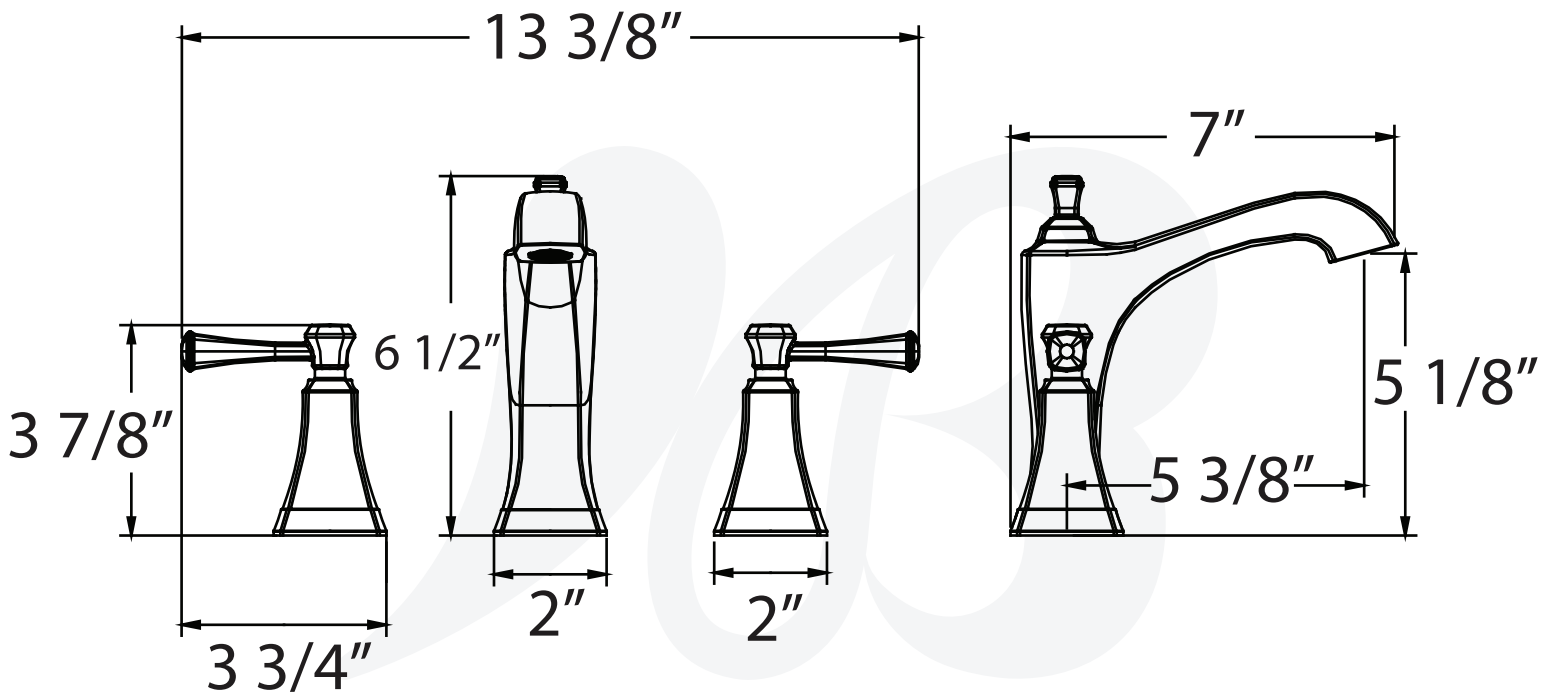

**W4582701-1, W4582702-1, W4582716-1, W4582749-1 - Widespread Faucet**

**Description**

- DAVENPORT WIDE SPREAD**
- High arc spout.
  - 90° Turn lever handles
  - Replaceable ceramic disc cartridges
  - Brass pop-up drain included
  - 1/2" NPSM connections
  - 1.2 GPM

**Colors / Finishes**

- W4582701-1** Chrome
- W4582702-1** PVD Satin Nickel
- W4582716-1** PVD Satin Brass
- W4582749-1** Matte Black

**BREAK DOWN  
Component Parts List**

NO.	Drawing No.	Qty
1	CTHZ0740	2
2	CTCZ0310	2
3	CCQT0004	1
4	CTST0130	2
5	CTDZ0176	2
6	CTST0132	4
7	CTWP0208	4
8	CTMB0973	2
9	CTST0050	2
10	CTCP0667	2
11	ATBY0350	1
12	CTMB0976	1
13	CTRR0047	1
14	CTMT0051	1
15	CTFZ0033	1
16	CTCP0666	1
17	CTDZ0177	1
18	CTWP0291	1
19	CTWP0058	1
20	CTWT0104	1
21	CTST0013	1
22	CTNB0321	1
23	ATAA0067	1
24	ATBP0607	1
25	CTRR0182	2
26	CTMP0063	1
27	CTCP0485	1
28	CTRR0066	2
29	CTWR0058	1
30	ATBX0101	1
31	CTCP0664	1
32	CTQP0050	1
33	ATBY0351	1
34	CTRP0102	3
35	ATBP0384	1

Item Number	Type	Date
W4582701-1, W4582702-1, W4582716-1, W4582749-1	Widespread Faucet	8-24-2021