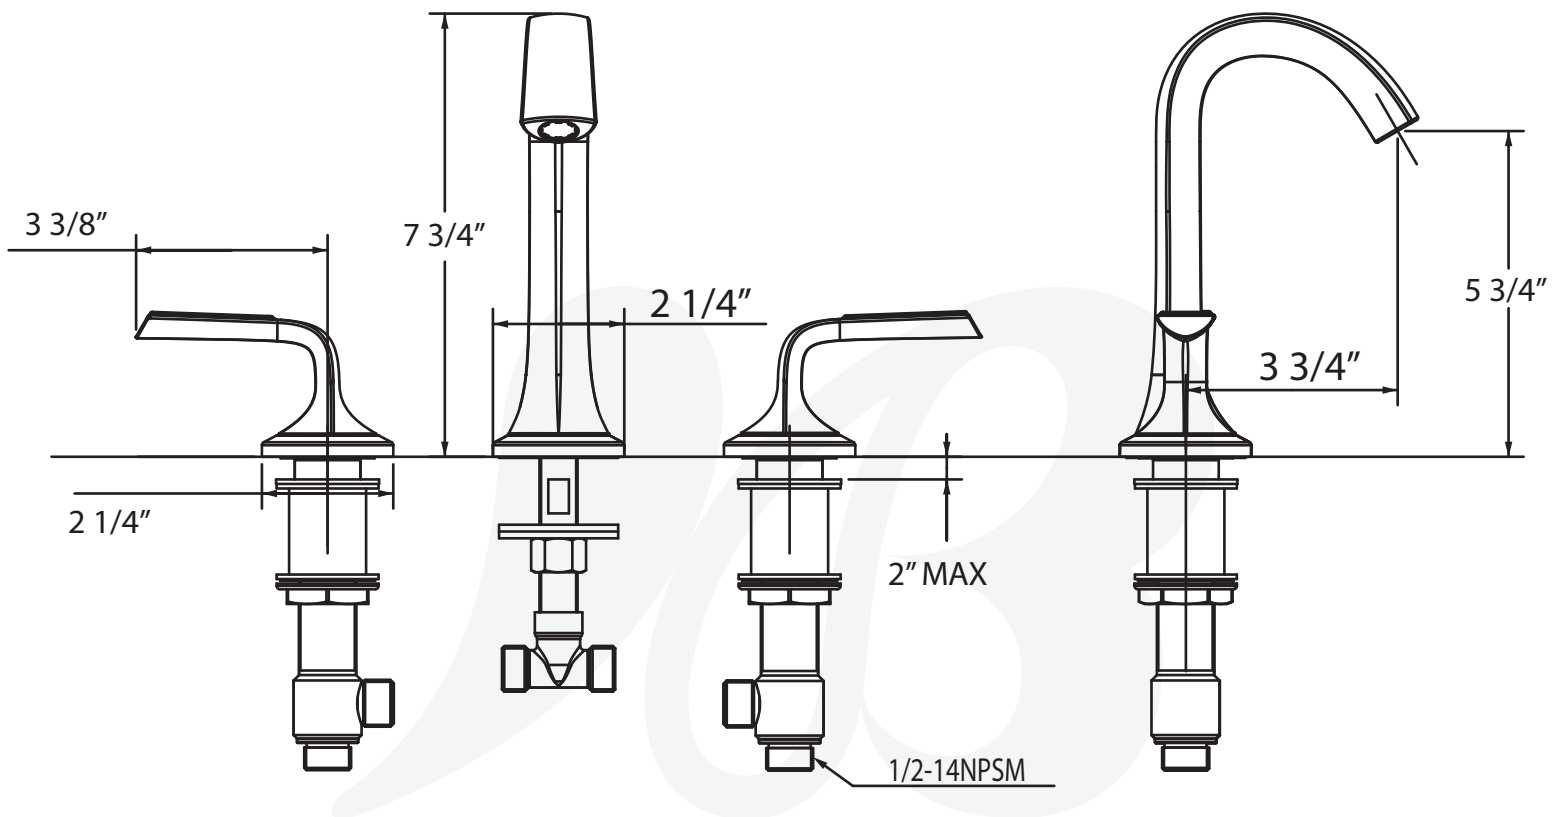

W4582101-4, W4582102-4, W4582116-4, W4582149-4 - Joy Widespread Faucet

Description

- 8" Widespread lavatory faucet
- Brass spout
- Ceramic disc cartridges
- 1.2 GPM
- Push style pop-up assembly

Standards

• W4582101-4

Colors / Finishes

- W4582101-4 - Chrome
- W4582102-4 - PVD Satin Nickel
- W4582116-4 - PVD Satin Brass
- W4582149-4 - Matte Black

**BREAK DOWN
Component Parts List**

29	ATAA0001	POP-UP	1
28	ATBX0041	AERATOR	1
27	CTRR0247	O-RING	1
26	CTWQ0006	WASHER	2
25	CTNP0045-XD	NUT	1
24	ATBA1043	SHANK	1
23	CTWT0078	WASHER	1
22	CTNB0157	NUT	1
21	CTRR0011	O-RING	3
20	CTYN0032	T-CONNECTOR	1
19	ATBP1007	HOSE	2
18	ATBA1044	SHANK	1
17	CTNP0045-XR	NUT	1
16	CTWR0061	WASHER	2
15	CTWR0185	WASHER	1
14	CTDT0002	BASE	2
13	CTPN0066	INLET	1
12	CTWR0060	WASHER	2
11	CTDB0419	BASE	2
10	CTST0050	SCREW	2
9	CTMB0938	ADAPTER	2
8	CTDZ0162	BASE	1
7	CTDZ0161	BASE	2
6	CTST0130	SCREW	2
5	CTWP0207	WASHER	4
4	CTWP0321	WASHER	2
3	CTHZ0699	HANDLE	2
2	CTCZ0304	COVER	2
1	CTFN0085	SPOUT	1
NO.	Drawing No.	Part Description	Quantity