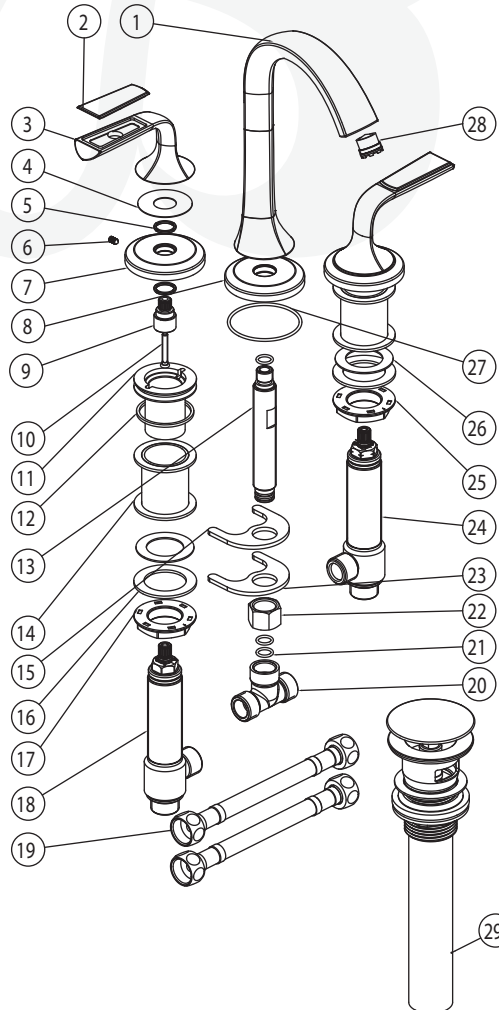

W4582101-4, W4582102-4, W4582116-4, W4582149-4 - Joy Widespread Faucet

Description

- 8" Widespread lavatory faucet
- Brass spout
- Ceramic disc cartridges
- 1.2 GPM
- Push style pop-up assembly

Standards

• W4582101-4

Colors / Finishes

- W4582101-4 - Chrome
- W4582102-4 - PVD Satin Nickel
- W4582116-4 - PVD Satin Brass
- W4582149-4 - Matte Black

**BREAK DOWN
Component Parts List**

29	ATAA0001	POP-UP	1
28	ATBX0041	AERATOR	1
27	CTRR0247	O-RING	1
26	CTWQ0006	WASHER	2
25	CTNP0045-XD	NUT	1
24	ATBA1043	SHANK	1
23	CTWT0078	WASHER	1
22	CTNB0157	NUT	1
21	CTRR0011	O-RING	3
20	CTYN0032	T-CONNECTOR	1
19	ATBP1007	HOSE	2
18	ATBA1044	SHANK	1
17	CTNP0045-XR	NUT	1
16	CTWR0061	WASHER	2
15	CTWR0185	WASHER	1
14	CTDT0002	BASE	2
13	CTPN0066	INLET	1
12	CTWR0060	WASHER	2
11	CTDB0419	BASE	2
10	CTST0050	SCREW	2
9	CTMB0938	ADAPTER	2
8	CTDZ0162	BASE	1
7	CTDZ0161	BASE	2
6	CTST0130	SCREW	2
5	CTWP0207	WASHER	4
4	CTWP0321	WASHER	2
3	CTHZ0699	HANDLE	2
2	CTCZ0304	COVER	2
1	CTFN0085	SPOUT	1
NO.	Drawing No.	Part Description	Quantity

Item Number	Type	Date
W4582101-4, W4582102-4, W4582116-4, W4582149-4	Widespread	3/4/2020