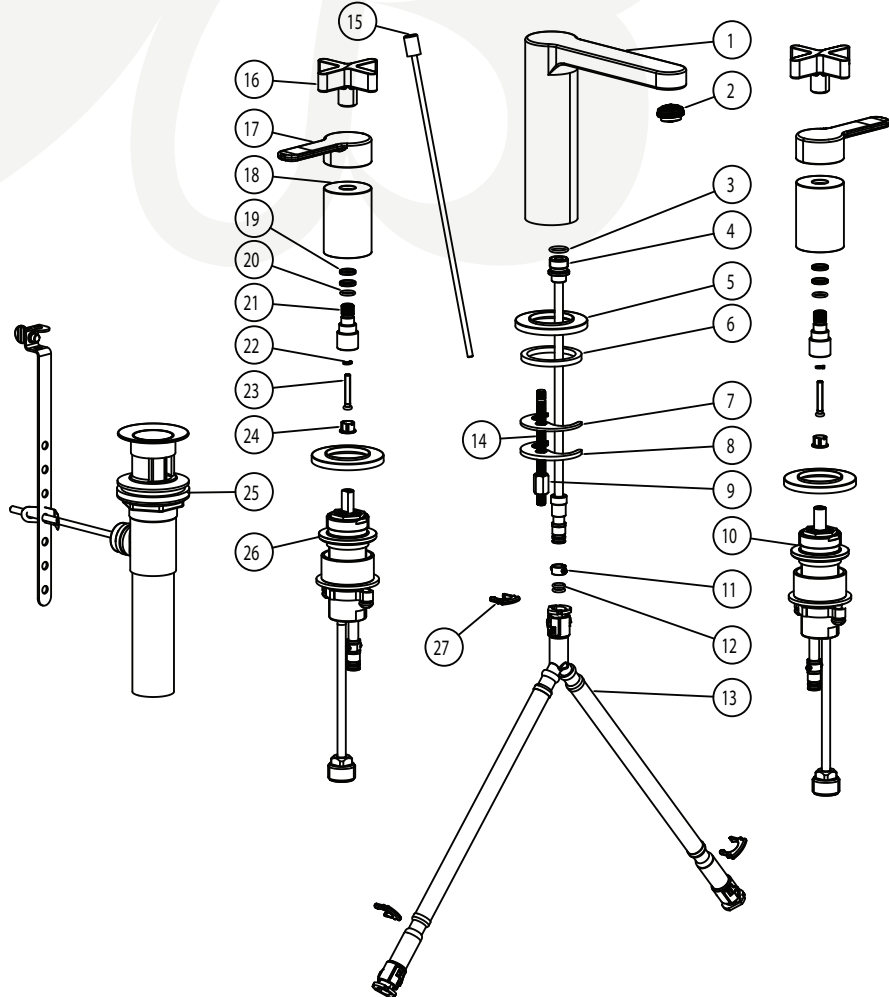

W4581601-1, W4581602-1, W4581616-1, W4581649-1 - Widespread Faucet

Description

TAZIO WIDE SPREAD FAUCET

- Replaceable ceramic disc cartridges
- 90° Turn cross and lever handles
- 1.2 GPM
- Brass pop-up drain included
- * **Cross and lever handles included**

Colors / Finishes

- W4581601-1** Chrome
- W4581602-1** PVD Satin Nickel
- W4581616-1** PVD Satin Brass
- W4581649-1** Matte Black

BREAK DOWN

Component Parts List

| | | |
|-----|----------|-----|
| 27 | CTRP0102 | 3 |
| 26 | ATBY0350 | 1 |
| 25 | ATAA0067 | 1 |
| 24 | CTCP0667 | 2 |
| 23 | CTST0050 | 2 |
| 22 | CTWT0010 | 2 |
| 21 | CTMB0988 | 2 |
| 20 | CTRR0213 | 2 |
| 19 | CTWP0208 | 4 |
| 18 | CTCZ0315 | 2 |
| 17 | CTHZ0755 | 2 |
| 16 | CTHZ0754 | 2 |
| 15 | ATBM0042 | 1 |
| 14 | CTST0013 | 1 |
| 13 | ATBP0384 | 1 |
| 12 | CTRR0066 | 2 |
| 11 | CTCP0485 | 1 |
| 10 | ATBY0351 | 1 |
| 9 | CTNB0321 | 1 |
| 8 | CTWT0104 | 1 |
| 7 | CTWP0058 | 1 |
| 6 | CTWP0291 | 1 |
| 5 | CTDZ0178 | 3 |
| 4 | ATBP1066 | 1 |
| 3 | CTRR0273 | 1 |
| 2 | ATBX0087 | 1 |
| 1 | CTYN0342 | 1 |
| NO. | PART NO. | QTY |

| Item Number | Type | Date |
|------------------------------------------------|-------------------|-----------|
| W4581601-1, W4581602-1, W4581616-1, W4581649-1 | Widespread Faucet | 8-24-2021 |