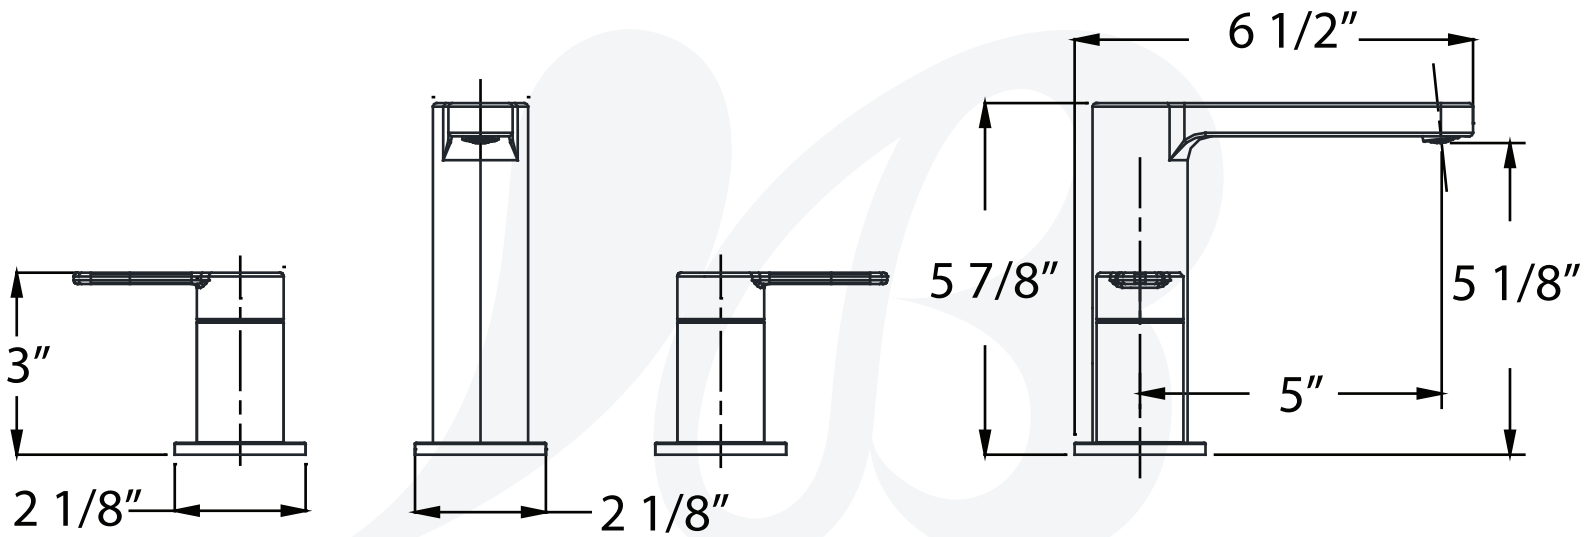

Colors / Finishes

- W4581601-1** Chrome
- W4581602-1** PVD Satin Nickel
- W4581616-1** PVD Satin Brass
- W4581649-1** Matte Black

BREAK DOWN

Component Parts List

| | | |
|-----|----------|-----|
| 27 | CTRP0102 | 3 |
| 26 | ATBY0350 | 1 |
| 25 | ATAA0067 | 1 |
| 24 | CTCP0667 | 2 |
| 23 | CTST0050 | 2 |
| 22 | CTWT0010 | 2 |
| 21 | CTMB0988 | 2 |
| 20 | CTRR0213 | 2 |
| 19 | CTWP0208 | 4 |
| 18 | CTCZ0315 | 2 |
| 17 | CTHZ0755 | 2 |
| 16 | CTHZ0754 | 2 |
| 15 | ATBM0042 | 1 |
| 14 | CTST0013 | 1 |
| 13 | ATBP0384 | 1 |
| 12 | CTRR0066 | 2 |
| 11 | CTCP0485 | 1 |
| 10 | ATBY0351 | 1 |
| 9 | CTNB0321 | 1 |
| 8 | CTWT0104 | 1 |
| 7 | CTWP0058 | 1 |
| 6 | CTWP0291 | 1 |
| 5 | CTDZ0178 | 3 |
| 4 | ATBP1066 | 1 |
| 3 | CTRR0273 | 1 |
| 2 | ATBX0087 | 1 |
| 1 | CTYN0342 | 1 |
| NO. | PART NO. | QTY |