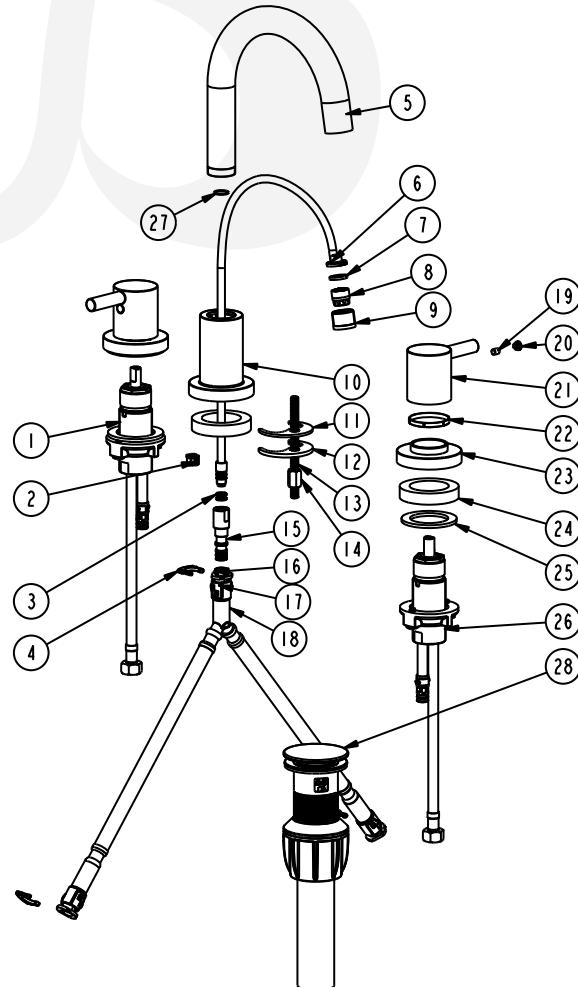

W4580201-14, W4580229-14, W4580216-14, W4580249-14 - Euro Faucet

Description

EURO WIDESPREAD

- Ceramic disc cartridges
- Push style pop-up drain assembly included
- 1/2" NPSM connections
- 1.2 GPM

Standards

• W4580201-14

Colors / Finishes

- W4580201-14** Chrome
- W4580229-14** Satin Nickel
- W4580216-14** PVD Satin Brass
- W4580249-14** Matte Black

BREAK DOWN
Component Parts List

28	ATAA0145	POP-UP DRAIN	1
27	CTRR0149	O-RING	1
26	ATBY0358	SHANK	1
25	CTWT0053	WASHER	2
24	CTWR0318	WASHER	3
23	CTLZ0036	FLANGE	2
22	CTWP0271	O-RING	2
21	CTHZ0772	HANDLE	2
20	CTCP0072	CAP	2
19	CTST0155	SET SCREW	2
18	ATBP0384	HOSE	1
17	CTRR0066	O-RING	2
16	CTCP0485	C-RING	1
15	CTMP0063	ADAPTER	1
14	CTNB0321	NUT	1
13	CTST0013	SET SCREW	1
12	CTWT0081	PACKING	1
11	CTWP0058	PACKING	1
10	CTDZ0190	BASE SEAT	1
9	CTCP0664	AERATOR COVER	1
8	ATBX0101	AERATOR	1
7	CTWR0058	WASHER	1
6	ATBP0606	OUTLET	1
5	ATBP8060	OUTLET	1
4	CTRP0102	C-RING	3
3	CTRR0182	O-RING	2
2	CTCP0666	C-RING	1
1	ATBY0357	SHANK	1
NO.	Drawing No.	Part Description	Quantity

Item Number	Type	Date
W4580201-14, W4580229-14, W4580216-14, W4580249-14	WIDESPREAD FAUCET	3/6/2023