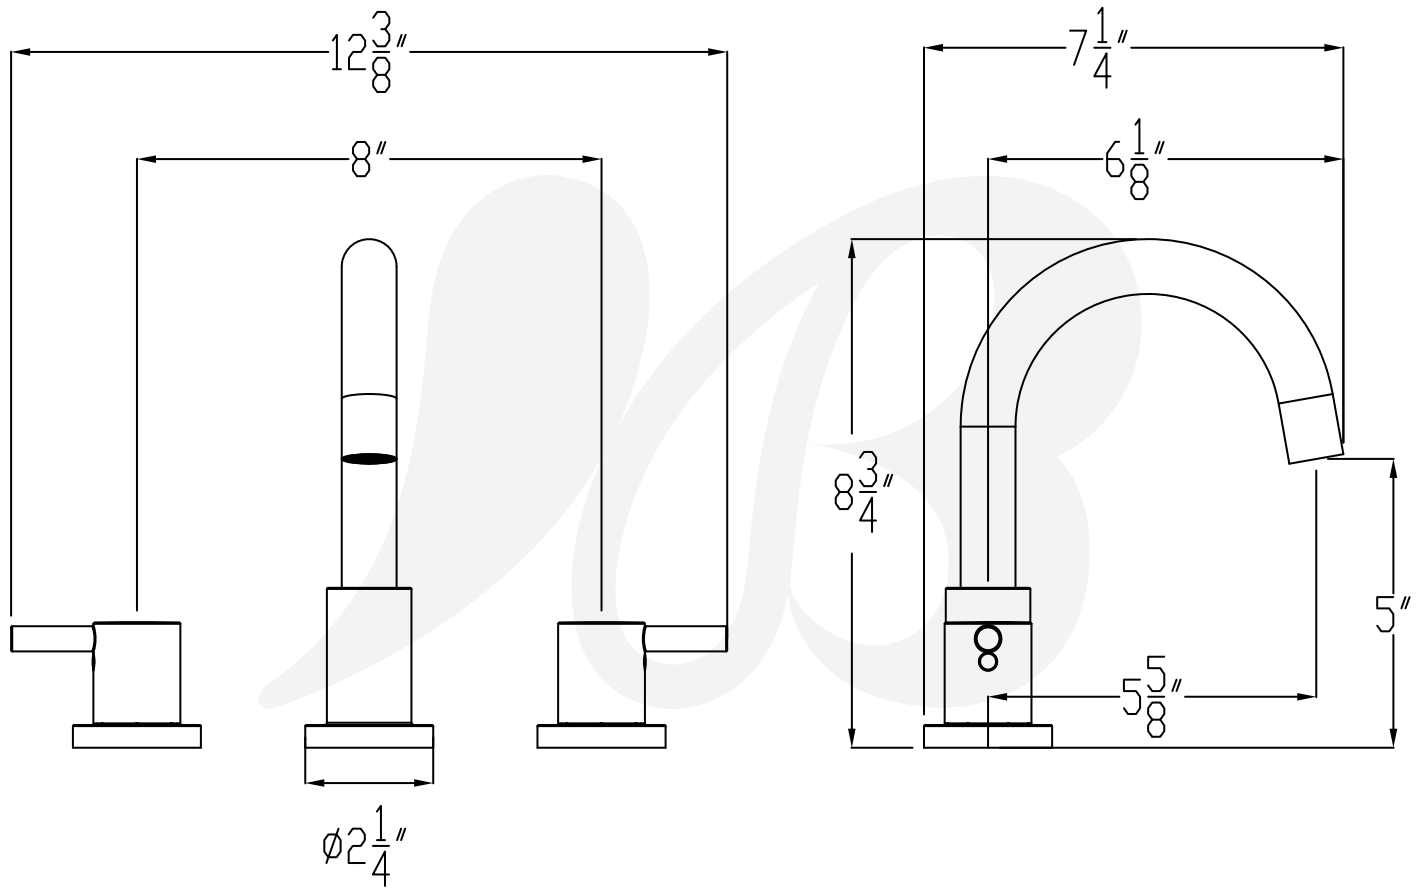

W4580201-14, W4580229-14, W4580216-14, W4580249-14 - Euro Faucet

Description

EURO WIDESPREAD

- Ceramic disc cartridges
- Push style pop-up drain assembly included
- 1/2" NPSM connections
- 1.2 GPM

Standards

• W4580201-14

Colors / Finishes

- W4580201-14** Chrome
- W4580229-14** Satin Nickel
- W4580216-14** PVD Satin Brass
- W4580249-14** Matte Black

BREAK DOWN
Component Parts List

28	ATAA0145	POP-UP DRAIN	1
27	CTRR0149	O-RING	1
26	ATBY0358	SHANK	1
25	CTWT0053	WASHER	2
24	CTWR0318	WASHER	3
23	CTLZ0036	FLANGE	2
22	CTWP0271	O-RING	2
21	CTHZ0772	HANDLE	2
20	CTCP0072	CAP	2
19	CTST0155	SET SCREW	2
18	ATBP0384	HOSE	1
17	CTRR0066	O-RING	2
16	CTCP0485	C-RING	1
15	CTMP0063	ADAPTER	1
14	CTNB0321	NUT	1
13	CTST0013	SET SCREW	1
12	CTWT0081	PACKING	1
11	CTWP0058	PACKING	1
10	CTDZ0190	BASE SEAT	1
9	CTCP0664	AERATOR COVER	1
8	ATBX0101	AERATOR	1
7	CTWR0058	WASHER	1
6	ATBP0606	OUTLET	1
5	ATBP8060	OUTLET	1
4	CTRP0102	C-RING	3
3	CTRR0182	O-RING	2
2	CTCP0666	C-RING	1
1	ATBY0357	SHANK	1
NO.	Drawing No.	Part Description	Quantity

Item Number	Type	Date
W4580201-14, W4580229-14, W4580216-14, W4580249-14	WIDESPREAD FAUCET	3/6/2023