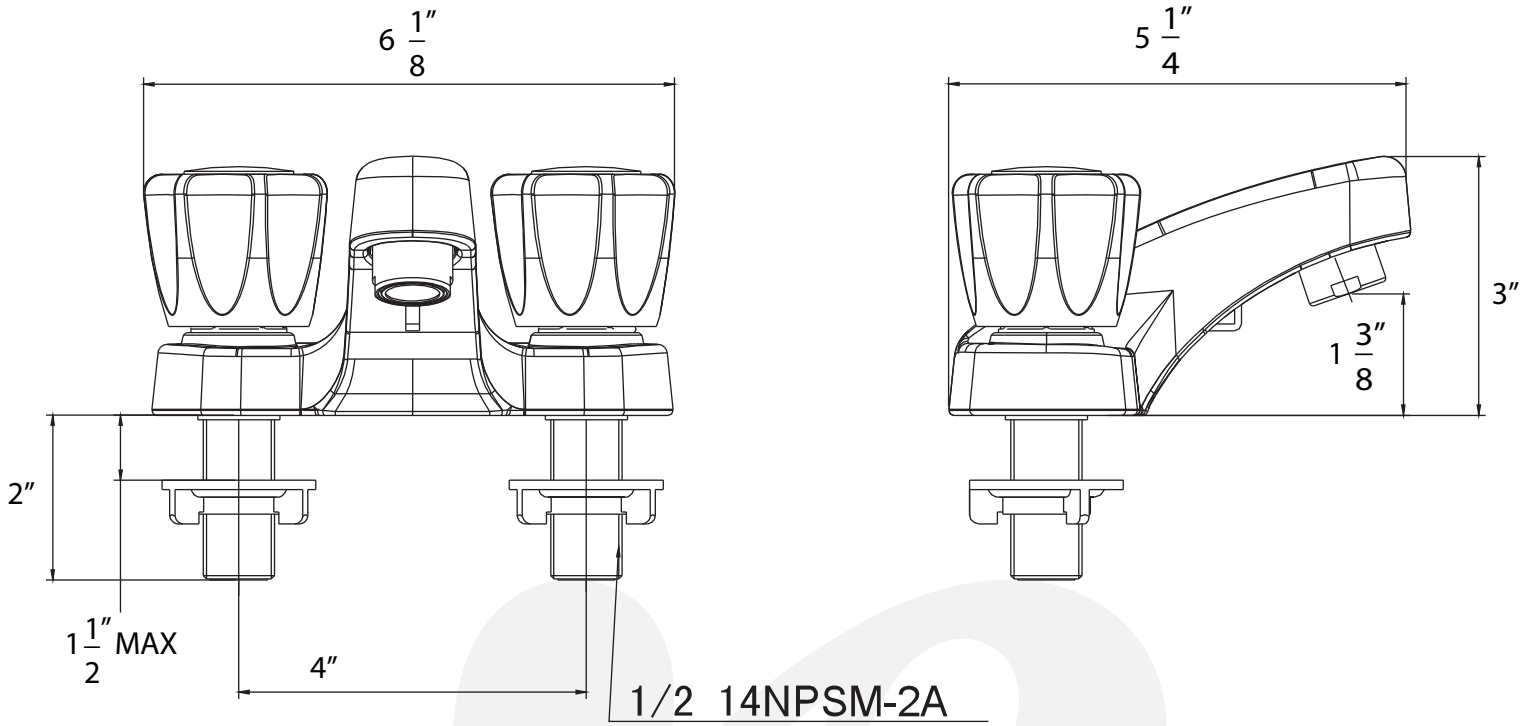

Item Number	Type	Date
W4310001-4	Center Set	4/10/2024