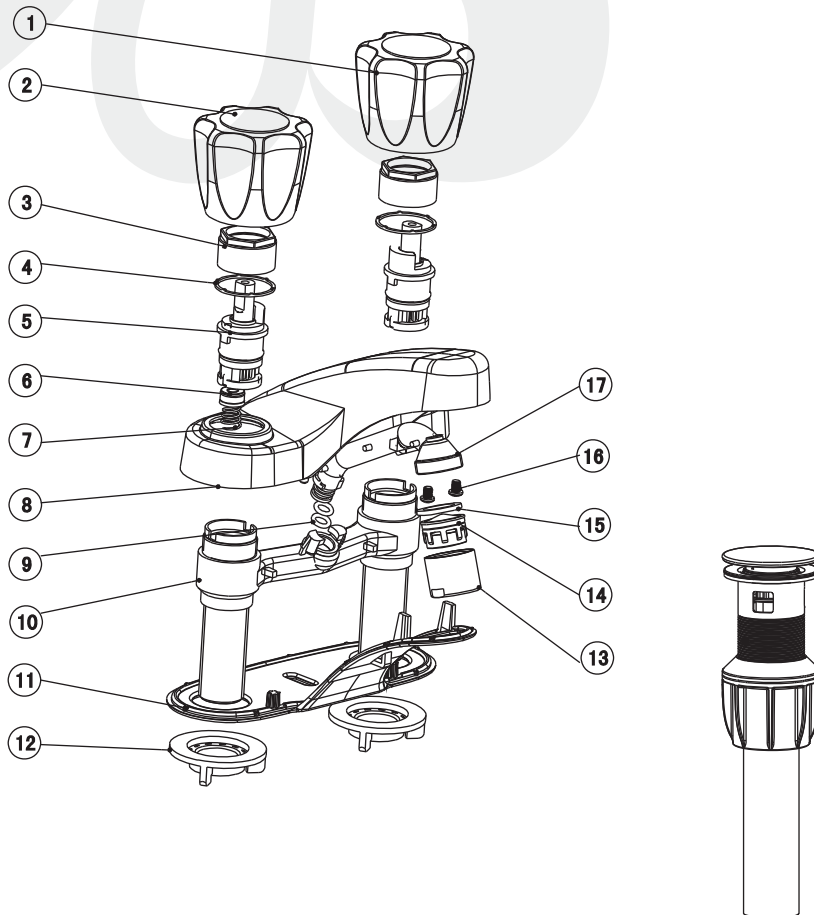

**W4310001-4 - Center set faucet**

**Description**

- Twin acrylic handles
- Zinc die cast housing
- 90 deg turn washer-less cartridges
- Push style pop-up assembly
- 1/2" NPS connections
- 1.2 GPM ASME Compliant

**Standards**

- Complies with IAPMO UPC/cUPC
- California AB100 Complaint
- CALGreen compliant
- EPA WaterSense Certified by IAPMO R&T

• W4310001-4

**Colors / Finishes**

W4310001-4 - Chrome

**BREAK DOWN  
Component Parts List**

NO.	Part No	Qty
01	ATBH0070	1
02	ATBH0071	1
03		1
04	CTNZ0004	2
05	CTWP0075	2
06	ATBA0125	2
07	CTWR0304	2
08	CTBT0079	2
09	CTCZ0157	1
10	CTRR0066	2
11	ATBY0183	1
12	CTCP0365	1
13	CTNP0011	2
14	CTXB0071	1
15	ATBX0040	1
16	CTWR0021	1
17	CTST1000	2
18	CTPP0036	1

Item Number	Type	Date
W4310001-4	Center Set	4/10/2024