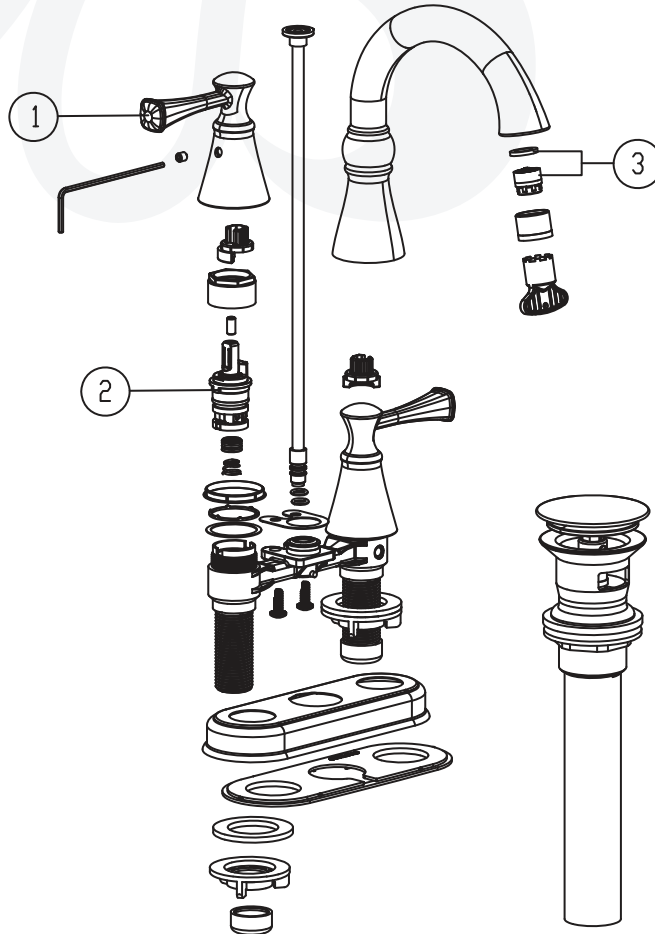

Center Set Faucet W4282801-4, W4282802-4, W4282816-4, W4282849-4

Description

WOODBURY CENTERSET

- Washerless cartridges
- Metal lever handles
- 1.2 GPM
- Brass push style pop-up drain assembly

Standards

- Complies with IAPMO UPC/cUPC
- California AB100 Complaint
- ADA Accessibility Guidelines for Buildings and Facilities - 427.4 Controlled Mechanisms
- CALGreen compliant
- EPA WaterSense Certified by IAPMO R&T

Colors / Finishes

- W4282801-4** Chrome
- W4282802-4** PVD Satin Nickel
- W4282816-4** PVD Satin Brass
- W4282849-4** Matte Black

**BREAK DOWN
Component Parts List**

NO.	Description	Qty
1	HANDLE	2
2	CARTRIDGE	2
3	AERATOR	1

ItemNumber	Type	Date
W4282801-4, W4282802-4, W4282816-4, W4282849-4	Center Set	4/10/2023