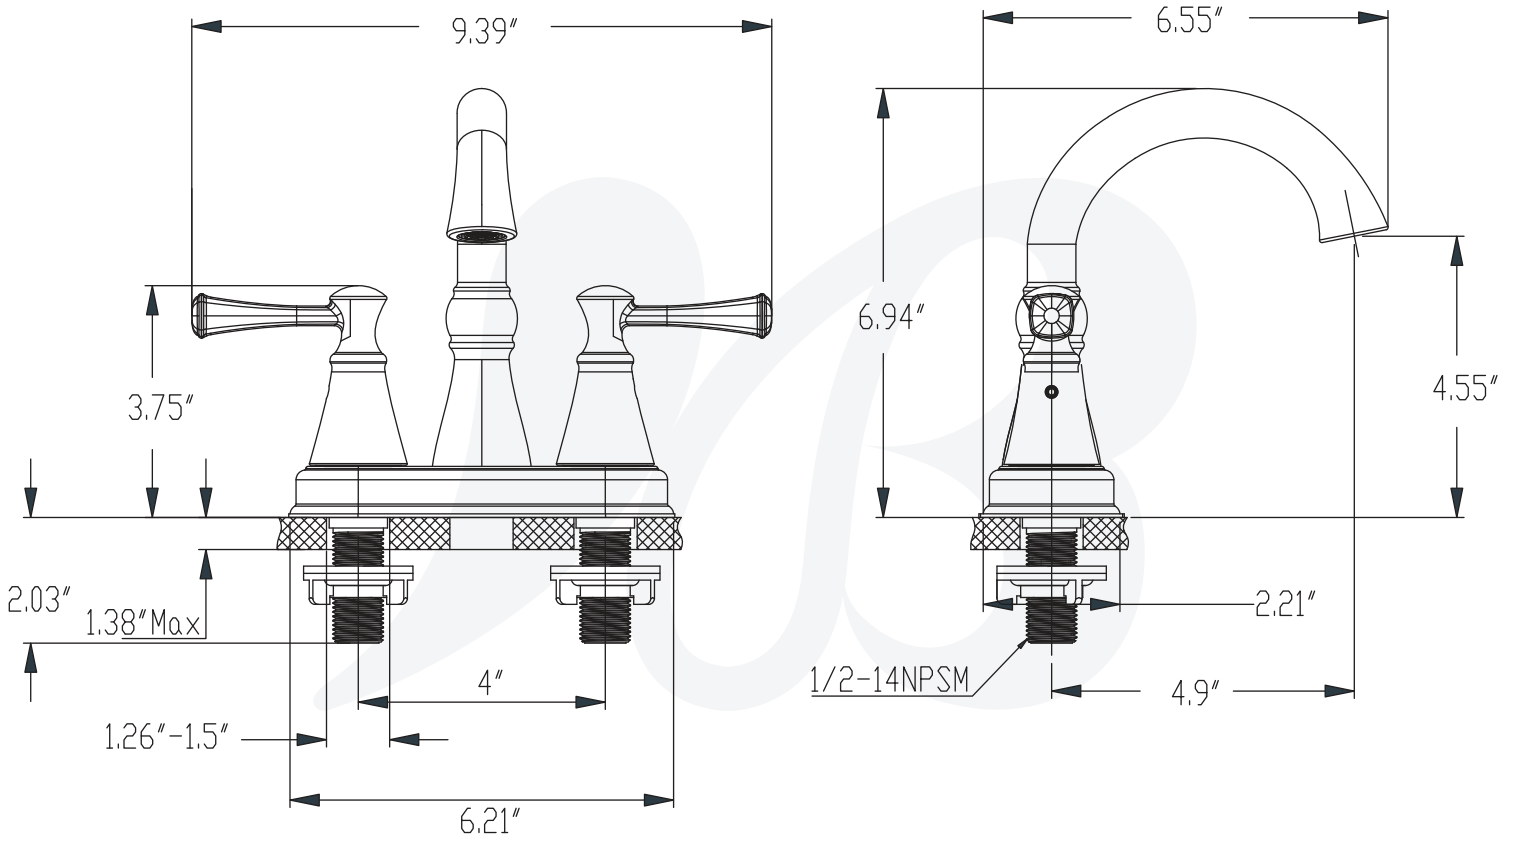

Center Set Faucet W4282801-4, W4282802-4, W4282816-4, W4282849-4

Description

WOODBURY CENTERSET

- Washerless cartridges
- Metal lever handles
- 1.2 GPM
- Brass push style pop-up drain assembly

Standards

- Complies with IAPMO UPC/cUPC
- California AB100 Complaint
- ADA Accessibility Guidelines for Buildings and Facilities - 427.4 Controlled Mechanisms
- CALGreen compliant
- EPA WaterSense Certified by IAPMO R&T

Colors / Finishes

- W4282801-4** Chrome
- W4282802-4** PVD Satin Nickel
- W4282816-4** PVD Satin Brass
- W4282849-4** Matte Black

**BREAK DOWN
Component Parts List**

NO.	Description	Qty
1	HANDLE	2
2	CARTRIDGE	2
3	AERATOR	1

ItemNumber	Type	Date
W4282801-4, W4282802-4, W4282816-4, W4282849-4	Center Set	4/10/2023