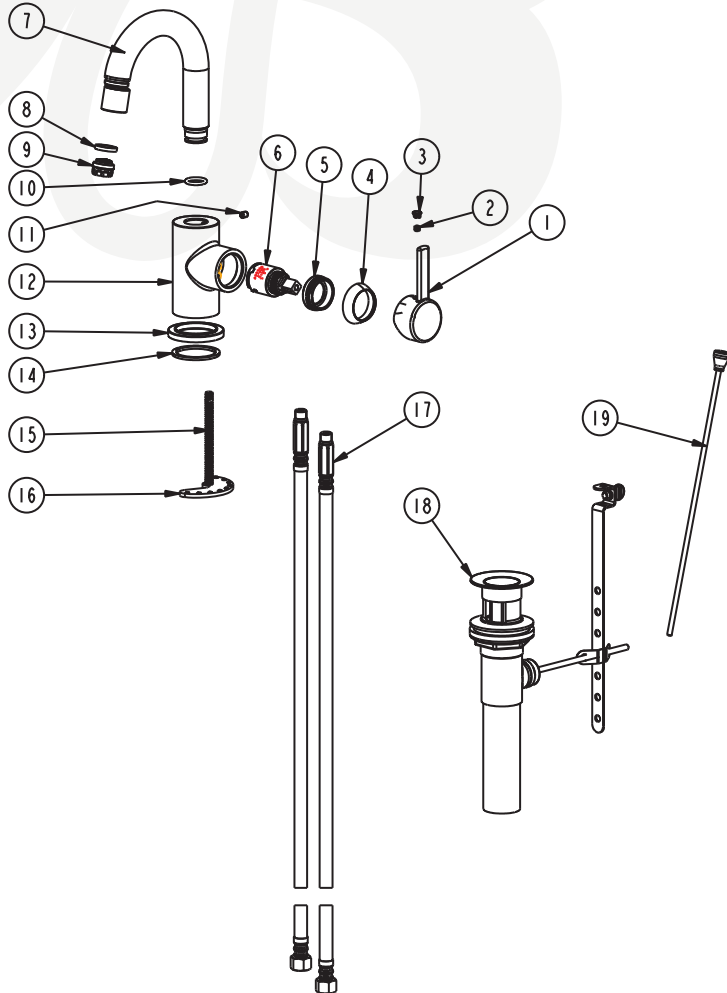

**W3481201-2, W3481229-2, W3481216-2, W3481249-2 - Lavatory Faucet**

**Description**

**EURO LAVATORY FAUCET**

- Ceramic disc cartridge
- Braided hoses with 3/8" compression nuts
- 50-50 Pop-up drain assembly included
- 1.2 GPM

**Colors / Finishes**

- W3481201-2** Chrome
- W3481229-2** Satin Nickel
- W3481216-2** PVD Satin Brass
- W3481249-2** Matte Black

**BREAK DOWN**

19	ATBM0025	1
18	ATAA0067	1
17	ATBP0421	2
16	CTWT0095	1
15	CTST0013	1
14	CTWR0334	1
13	CTDZ0118	1
12	CTYN0232	1
11	CTST0117	1
10	CTRR0180	1
9	ATBX0095	1
8	CTWR0139	1
7	ATBF0198	1
6	ATBA0289	1
5	CTKB0118	1
4	CTCP0330	1
3	CTCP0072	1
2	CTST0084	1
1	CTHZ0588	1
NO	PART	QTY

Item Number	Type	Date
W3481201-2, W3481229-2, W3481216-2, W3481249-2	Lavatory Faucet	9-24-2021