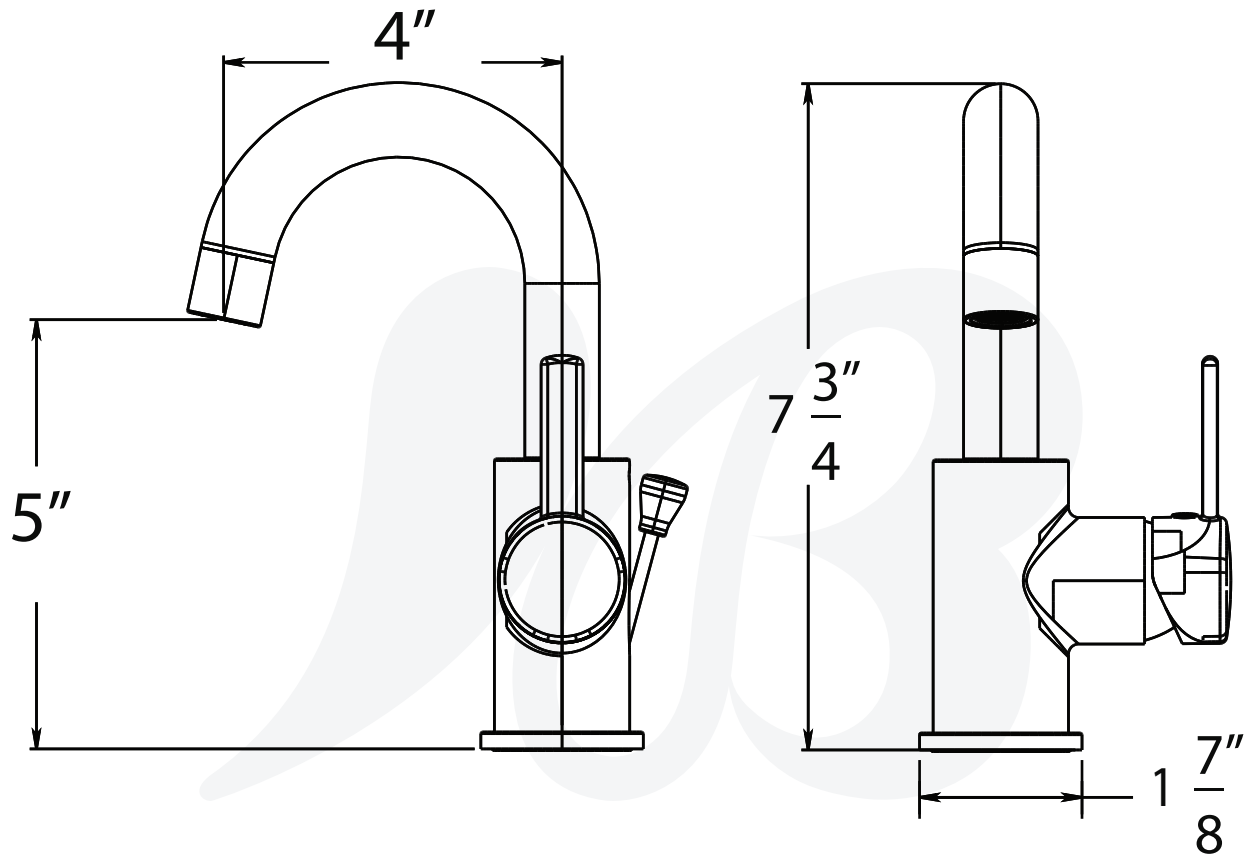

**W3481201-2, W3481229-2, W3481216-2, W3481249-2 - Lavatory Faucet**

**Description**

**EURO LAVATORY FAUCET**

- Ceramic disc cartridge
- Braided hoses with 3/8" compression nuts
- 50-50 Pop-up drain assembly included
- 1.2 GPM

Item Number	Type	Date
W3481201-2, W3481229-2, W3481216-2, W3481249-2	Lavatory Faucet	9-24-2021