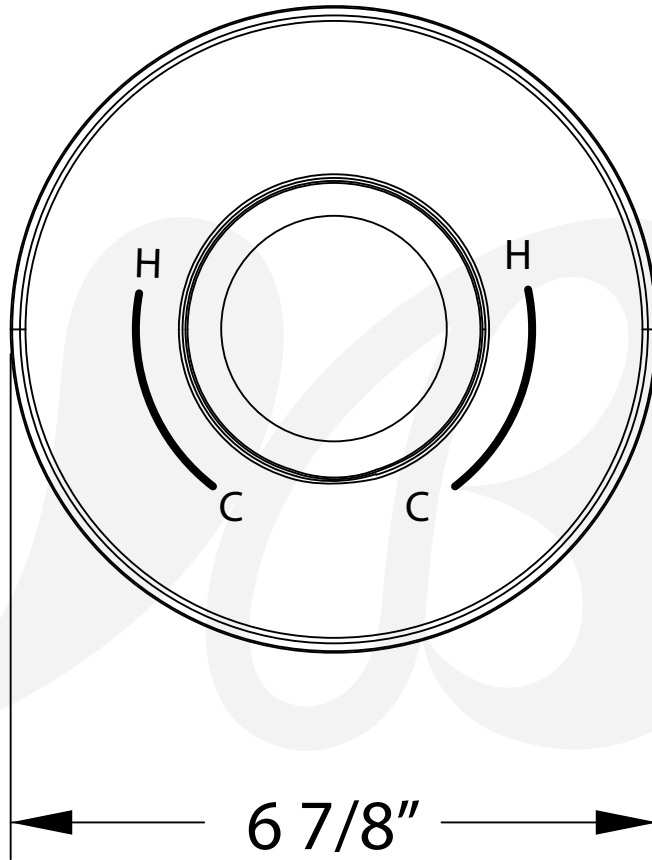

PCT17501, PCT17529, PCT17516, PCT17549 - Valve Trim

Description

- ROUND FACEPLATE TRIM
 · Face plate trim without handle
 · Handle sold separately
 · P4323199 valve sold separately

Colors / Finishes

- PCT17501 Chrome
 PCT17529 Satin Nickel
 PCT17516 PVD Satin Brass
 PCT17549 Matte Black

• PCT17501

BREAK DOWN
Component Parts List

5	CTWR0063	1
4	CTRR0123	1
3	CTCP0293	1
2	CTCB0670	1
1	CTCP0192	1
NO.	Drawing No.	Quantity

Item Number	Type	Date
PCT17501, PCT17529, PCT17516, PCT17549	Trim	3/4/2026