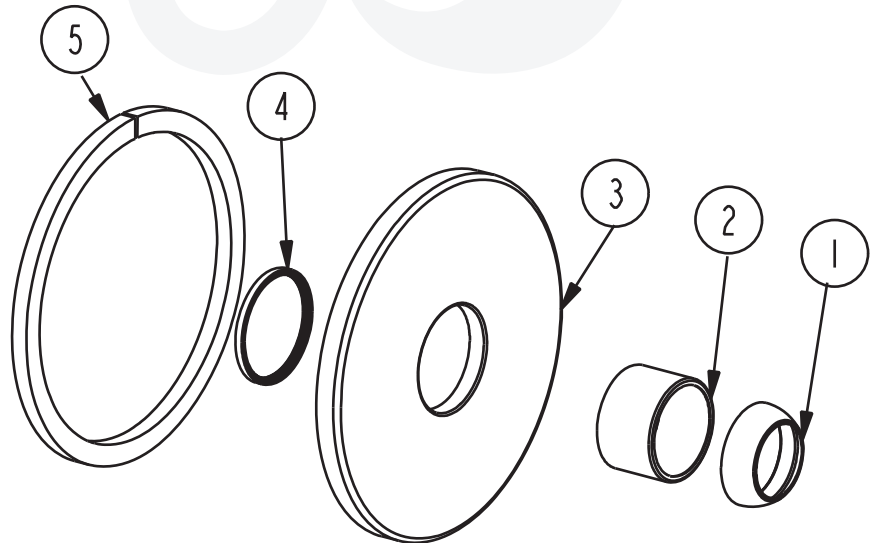

PCT17501, PCT17529, PCT17516, PCT17549 - Valve Trim

Description

- ROUND FACEPLATE TRIM
 · Face plate trim without handle
 · Handle sold separately
 · P4323199 valve sold separately

Colors / Finishes

- PCT17501 Chrome
 PCT17529 Satin Nickel
 PCT17516 PVD Satin Brass
 PCT17549 Matte Black

• PCT17501

BREAK DOWN
Component Parts List

5	CTWR0063	1
4	CTRR0123	1
3	CTCP0293	1
2	CTCB0670	1
1	CTCP0192	1
NO.	Drawing No.	Quantity

Item Number	Type	Date
PCT17501, PCT17529, PCT17516, PCT17549	Trim	3/4/2026