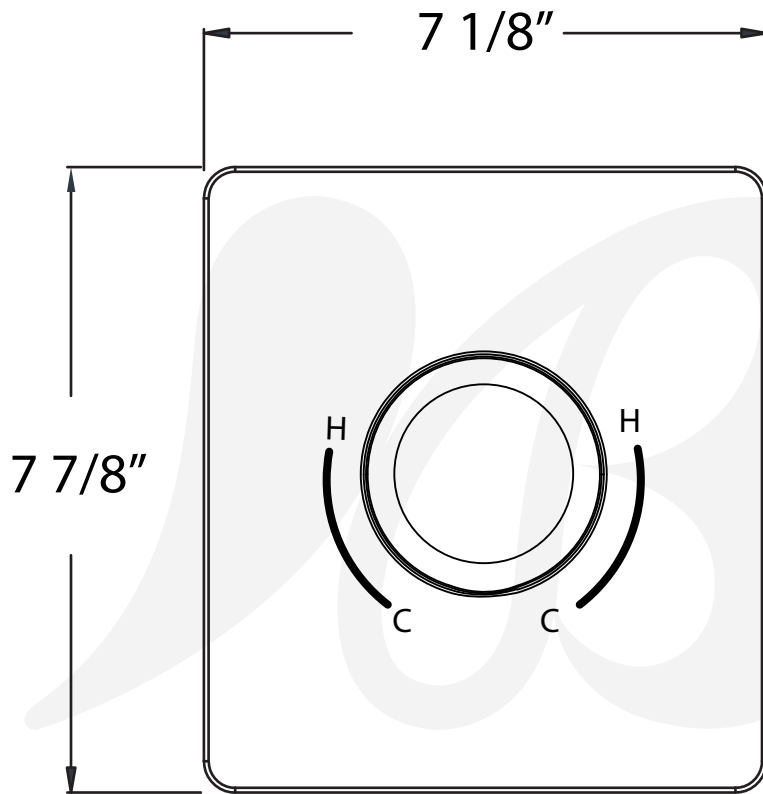

PBC04101, PBC04102, PBC04116, PBC04149 - Valve Trim

Description

- SQUARE FACEPLATE TRIM
 · Face plate trim without handle
 · Handle sold separately

 · P4323199 valve sold separately

Colors / Finishes

- PBC04101 Chrome
 PBC04102 PVD Satin Nickel
 PBC04116 PVD Satin Brass
 PBC04149 Matte Black

• PBC04101

BREAK DOWN
Component Parts List

9	CTWP0223	PLATE	1
8	CTWP0266	SEAL	1
7	CTCT0098	FACE PLATE	1
6	CTST0230	SET SCREW	2
5	CTRR0113	O-RING	1
4	CTRR0123	BUTTON	1
3	CTCP0678	CAP	1
2	CTCB0670	CAP	1
1	CTCP0679	COVER	1
NO.	Drawing No.	Part Description	Quantity