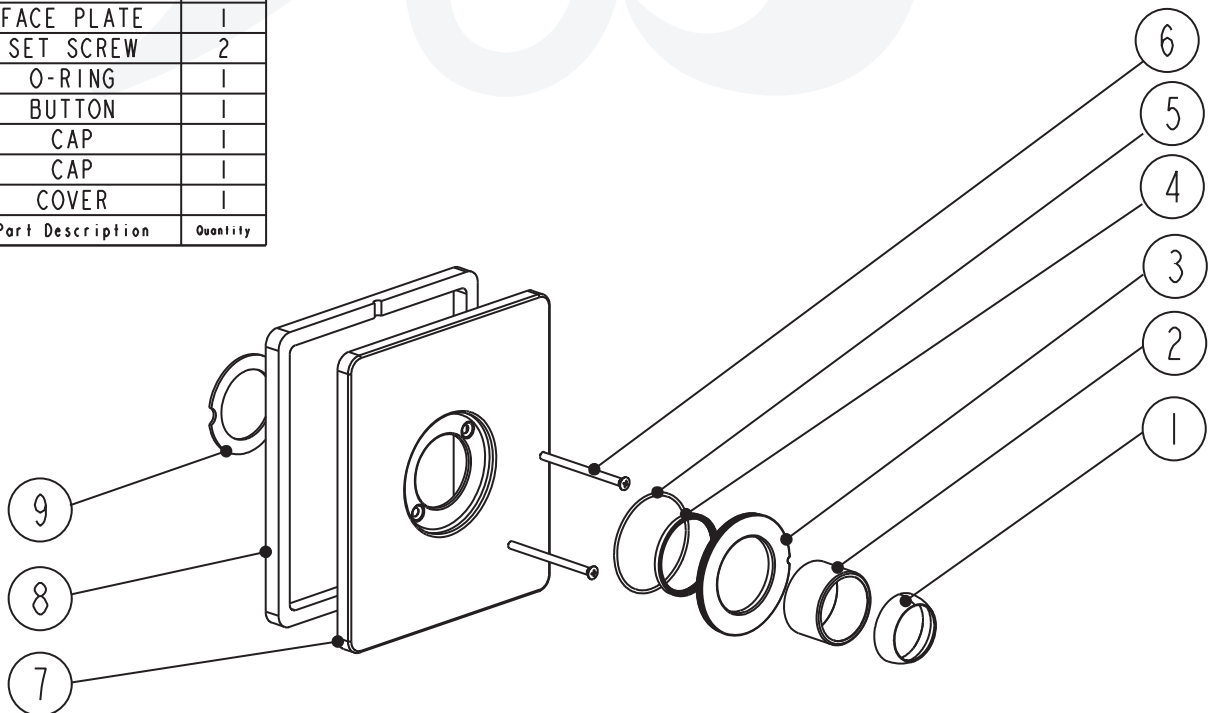

PBC04101, PBC04102, PBC04116, PBC04149 - Valve Trim

Description

- SQUARE FACEPLATE TRIM
 · Face plate trim without handle
 · Handle sold separately

 · P4323199 valve sold separately

Colors / Finishes

- PBC04101 Chrome
 PBC04102 PVD Satin Nickel
 PBC04116 PVD Satin Brass
 PBC04149 Matte Black

• PBC04101

BREAK DOWN
Component Parts List

9	CTWP0223	PLATE	1
8	CTWP0266	SEAL	1
7	CTCT0098	FACE PLATE	1
6	CTST0230	SET SCREW	2
5	CTRR0113	O-RING	1
4	CTRR0123	BUTTON	1
3	CTCP0678	CAP	1
2	CTCB0670	CAP	1
1	CTCP0679	COVER	1
NO.	Drawing No.	Part Description	Quantity