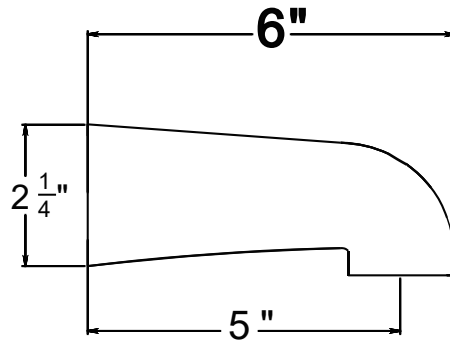

SPECIFIED MODEL

Item Number	Type	Date
P6389901, P6389902, P6389916, P6389949	Trim Kit	2-2-2026