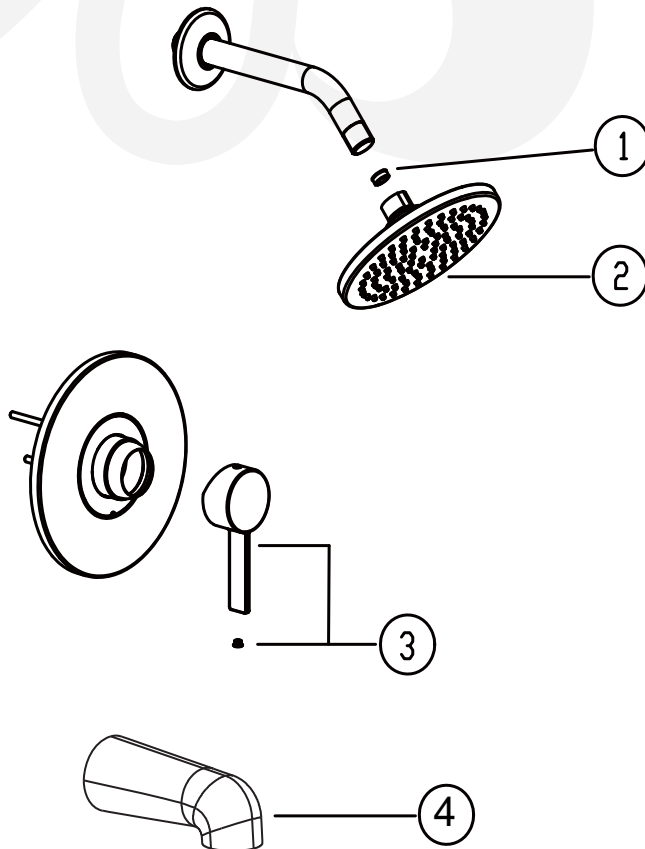

P6389901, P6389902, P6389916, P6389949 - NYX Tub and Shower Trim

Description

TUB & SHOWER TRIM KIT

- 6" Round shower head
- Single Setting shower head
- 1.5 GPM shower head

This tub & shower package includes:

- Shower arm (P01284xx)
- Shower head (P14273xx)
- Valve trim (PCT175xx)
- Handle (PBQ2260xx)
- Tub Spout (P05295xx)

· VALVE SOLD SEPARATELY: P4323199

P6389902

Standards

- Complies with IAPMO UPC/cUPC
- ADA Accessibility Guidelines for Buildings and Facilities - 4.27.4 Controls and Mechanisms

Colors / Finishes

P6389901	Chrome
P6389902	PVD Satin Nickel
P6389916	PVD Satin Brass
P6389949	Matte Black

**BREAK DOWN
Component Parts List**

NO.	Description	Qty
1	CHECKSTOP	1
2	SHOWER	1
3	HANDLE ASSEMBLY	1
4	TUB SPOUT	1