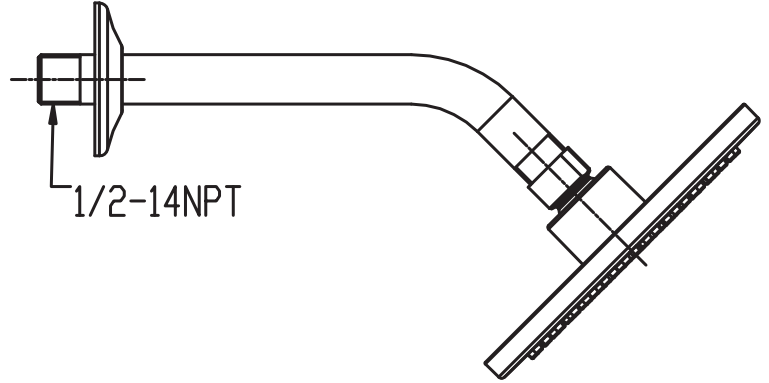

SPECIFIED MODEL

Item Number	Type	Date
P6389901, P6389902, P6389916, P6389949	Trim Kit	2-2-2026