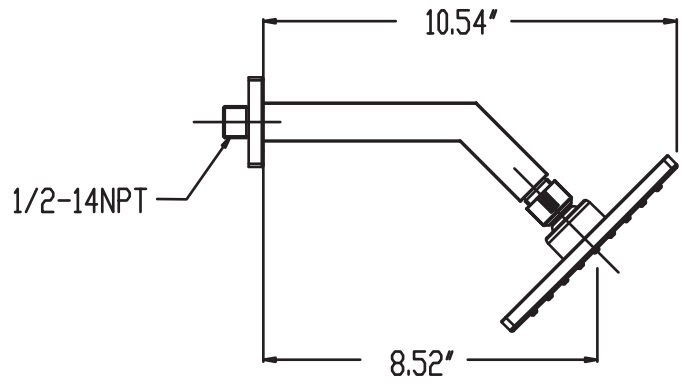

P6382001-1, P6382002-1, P6382016-1, P6382049-1 Tub and Shower Trim

Description

RAZO TUB & SHOWER TRIM

- Flat lever handle
- 6" Face shower head
- Single Setting shower head
- 1.5 GPM shower head

This tub & shower package includes:

- Shower arm
- Shower head
- Valve trim
- Tub Spout

• VALVE SOLD SEPARATELY:

• P6382001-1

Standards

- Complies with IAPMO UPC/cUPC
- ADA Accessibility Guidelines for Buildings and Facilities - 427.4 Controlled Mechanisms

Colors / Finishes

- P6382001-1** Chrome
- P6382002-1** PVD Satin Nickel
- P6382016-1** PVD Satin Brass
- P6382049-1** Matte Black

BREAK DOWN
Component Parts List

NO.	Description	Qty
1	SHOWER	1
2	HANDLE ASSEMBLY	1