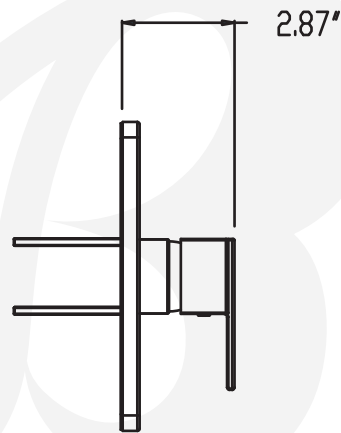

P6382001-1, P6382002-1, P6382016-1, P6382049-1 Tub and Shower Trim

Description

RAZO TUB & SHOWER TRIM

- Flat lever handle
- 6" Face shower head
- Single Setting shower head
- 1.5 GPM shower head

This tub & shower package includes:

- Shower arm
- Shower head
- Valve trim
- Tub Spout

• VALVE SOLD SEPARATELY:

• P6382001-1

Standards

- Complies with IAPMO UPC/cUPC
- ADA Accessibility Guidelines for Buildings and Facilities - 427.4 Controlled Mechanisms

Colors / Finishes

- P6382001-1** Chrome
- P6382002-1** PVD Satin Nickel
- P6382016-1** PVD Satin Brass
- P6382049-1** Matte Black

BREAK DOWN
Component Parts List

NO.	Description	Qty
1	SHOWER	1
2	HANDLE ASSEMBLY	1