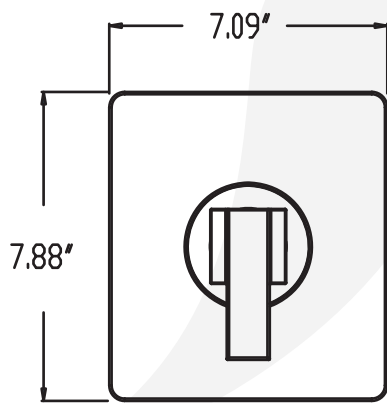

Item Number	Type	Date
P6382001-1, P6382002-1, P6382016-1, P6382049-1	Shower Trim	5/9/2023