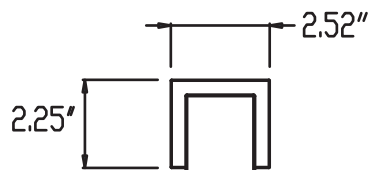

P6382001-1, P6382002-1, P6382016-1, P6382049-1 Tub and Shower Trim

Description

RAZO TUB & SHOWER TRIM

- Flat lever handle
- 6" Face shower head
- Single Setting shower head
- 1.5 GPM shower head

This tub & shower package includes:

- Shower arm
- Shower head
- Valve trim
- Tub Spout

• VALVE SOLD SEPARATELY:

• P6382001-1

Standards

- Complies with IAPMO UPC/cUPC
- ADA Accessibility Guidelines for Buildings and Facilities - 427.4 Controlled Mechanisms

Colors / Finishes

- P6382001-1** Chrome
- P6382002-1** PVD Satin Nickel
- P6382016-1** PVD Satin Brass
- P6382049-1** Matte Black

BREAK DOWN
Component Parts List

NO.	Description	Qty
1	SHOWER	1
2	HANDLE ASSEMBLY	1