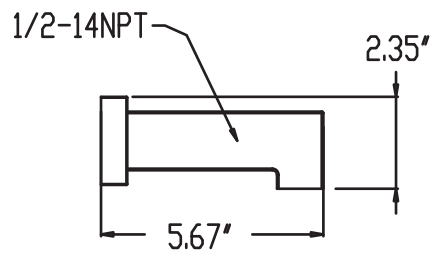

P6382001-1, P6382002-1, P6382016-1, P6382049-1 Tub and Shower Trim

Description

RAZO TUB & SHOWER TRIM

- Flat lever handle
- 6" Face shower head
- Single Setting shower head
- 1.5 GPM shower head

This tub & shower package includes:

- Shower arm
- Shower head
- Valve trim
- Tub Spout

• VALVE SOLD SEPARATELY:

• P6382001-1

Standards

- Complies with IAPMO UPC/cUPC
- ADA Accessibility Guidelines for Buildings and Facilities - 427.4 Controlled Mechanisms

Colors / Finishes

- P6382001-1** Chrome
- P6382002-1** PVD Satin Nickel
- P6382016-1** PVD Satin Brass
- P6382049-1** Matte Black

BREAK DOWN
Component Parts List

NO.	Description	Qty
1	SHOWER	1
2	HANDLE ASSEMBLY	1