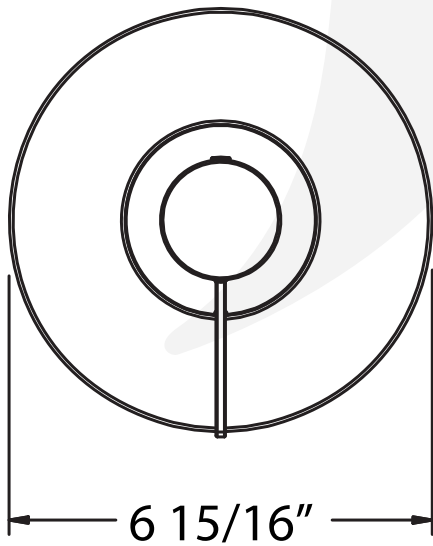

P6189901, P6189902, P6189916, P6189949 - NYX Shower Trim

Description

SHOWER ONLY TRIM KIT

- 6" Round shower head
- Single Setting shower head
- 1.5 GPM shower head

This shower package includes:

- Shower arm (P01284xx)
- Shower head (P14273xx)
- Valve trim (PCT175xx)• Handle (PBQ2260xx)

**BREAK DOWN
Component Parts List**

NO.	Description	Qty
1	CHECKSTOP	1
2	SHOWER	1
3	HANDLE ASSEMBLY	1

SPECIFIED MODEL

Item Number	Type	Date
P6189901, P6189902, P6189916, P6189949	Trim Kit	2-2-2026