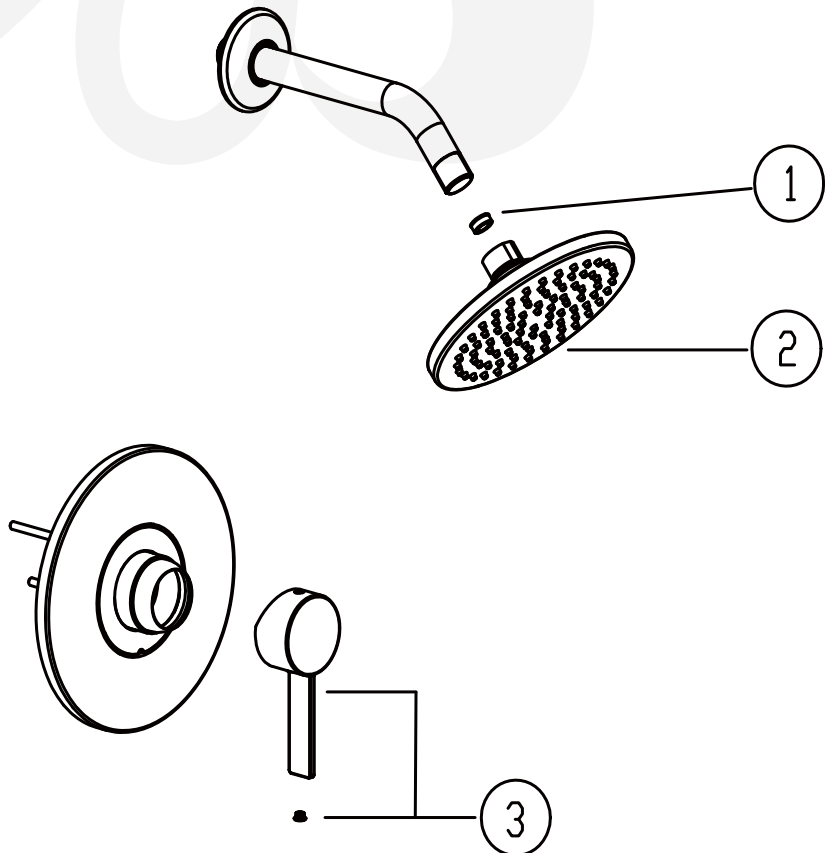

P6189901, P6189902, P6189916, P6189949 - NYX Shower Trim

Description

SHOWER ONLY TRIM KIT

- 6" Round shower head
- Single Setting shower head
- 1.5 GPM shower head

This shower package includes:

- Shower arm (P01284xx)
- Shower head (P14273xx)
- Valve trim (PCT175xx)• Handle (PBQ2260xx)

• VALVE SOLD SEPARATELY

P6189902

Standards

- Complies with IAPMO UPC/cUPC
- ADA Accessibility Guidelines for Buildings and Facilities - 4.27.4 Controls and Mechanisms

Colors / Finishes

- P6189901 Chrome
- P6189902 PVD Satin Nickel
- P6189916 PVD Satin Brass
- P6189949 Matte Black

**BREAK DOWN
Component Parts List**

NO.	Description	Qty
1	CHECKSTOP	1
2	SHOWER	1
3	HANDLE ASSEMBLY	1

SPECIFIED MODEL

Item Number	Type	Date
P6189901, P6189902, P6189916, P6189949	Trim Kit	2-2-2026