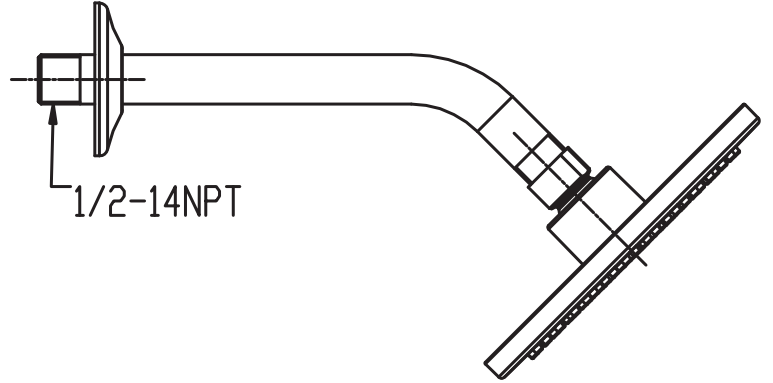

P6189901, P6189902, P6189916, P6189949 - NYX Shower Trim

Description

SHOWER ONLY TRIM KIT

- 6" Round shower head
- Single Setting shower head
- 1.5 GPM shower head

This shower package includes:

- Shower arm (P01284xx)
- Shower head (P14273xx)
- Valve trim (PCT175xx)• Handle (PBQ2260xx)

**BREAK DOWN
Component Parts List**

NO.	Description	Qty
1	CHECKSTOP	1
2	SHOWER	1
3	HANDLE ASSEMBLY	1

SPECIFIED MODEL

Item Number	Type	Date
P6189901, P6189902, P6189916, P6189949	Trim Kit	2-2-2026