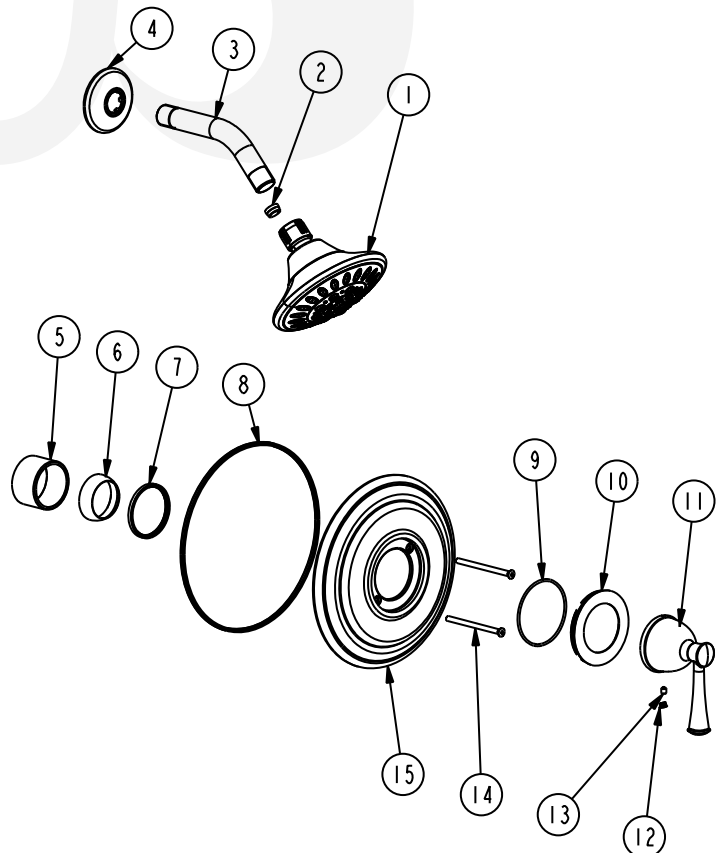

**P6182801, P6182802, P6182816, P6182849 - Woodbury Shower Trim**

**Description**

**WOODBURY SHOWER TRIM**

- Classic styled trim package
- 5" Face shower head
- Five setting shower head
- 1.5 GPM shower head

**BREAK DOWN  
Component Parts List**

15	CTCB0301	1
14	CTST0230	2
13	CTST0117	1
12	CTCP0072	1
11	CTHZ0748	1
10	CTCB0231	1
9	CTRR0113	1
8	CTWP0069	1
7	CTRR0123	1
6	CTCB0185	1
5	CTCB0670	1
4	CTCT0070	1
3	CTPT0014	1
2	ATBA0360	1
1	ATBE0130	1
No	PART	Qty

# SPECIFIED MODEL

• Shower arm (P02284xx)

• Shower head (P09273xx)

• Valve trim (P34211xx-1)

Item Number	Type	Date
P6182801, P6182802, P6182816, P6182849	Trim Kit	9-24-2021