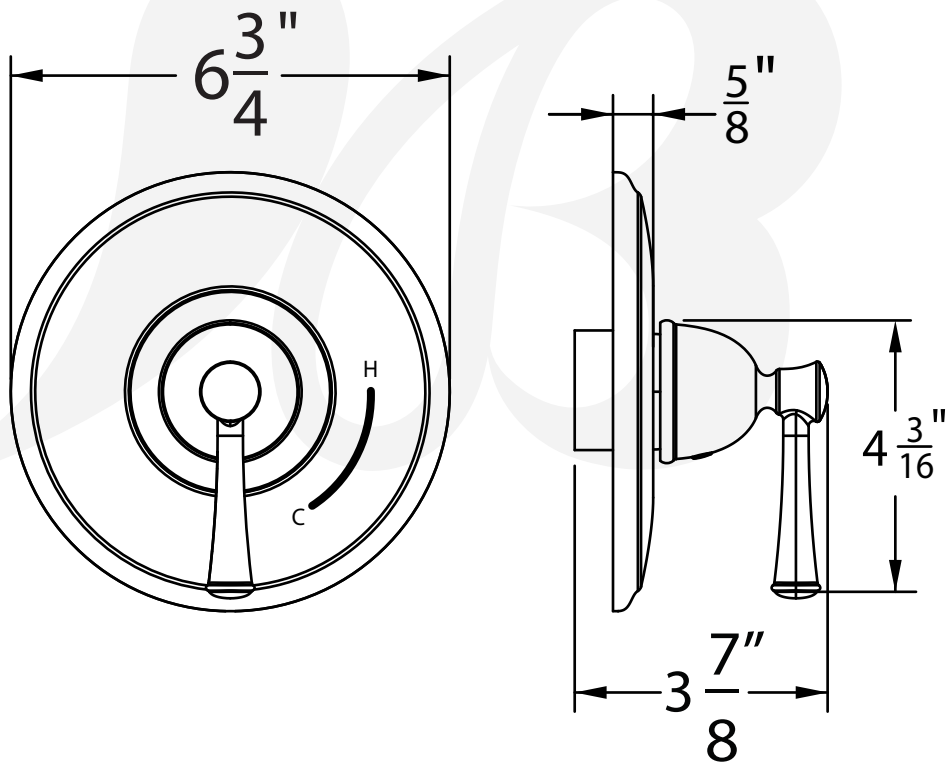

**P6182801, P6182802, P6182816, P6182849 - Woodbury Shower Trim**

**Description**

**WOODBURY SHOWER TRIM**

- Classic styled trim package
- 5" Face shower head
- Five setting shower head
- 1.5 GPM shower head

**BREAK DOWN  
Component Parts List**

15	CTCB0301	1
14	CTST0230	2
13	CTST0117	1
12	CTCP0072	1
11	CTHZ0748	1
10	CTCB0231	1
9	CTRR0113	1
8	CTWP0069	1
7	CTRR0123	1
6	CTCB0185	1
5	CTCB0670	1
4	CTCT0070	1
3	CTPT0014	1
2	ATBA0360	1
1	ATBE0130	1
No	PART	Qty

# SPECIFIED MODEL

• Shower arm (P02284xx)

• Shower head (P09273xx)

• Valve trim (P34211xx-1)

Item Number	Type	Date
P6182801, P6182802, P6182816, P6182849	Trim Kit	9-24-2021