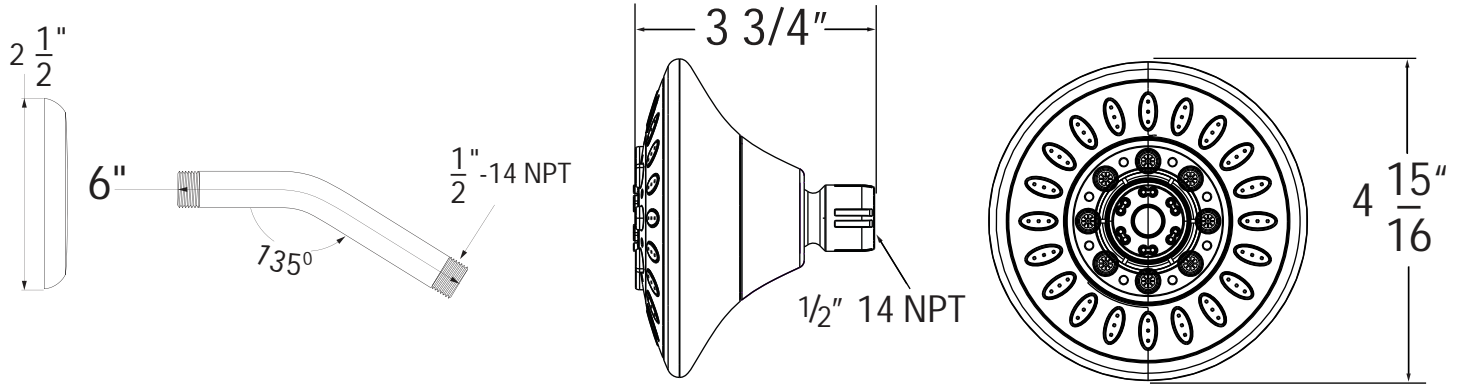

**P6182801, P6182802, P6182816, P6182849 - Woodbury Shower Trim**

**Description**

**WOODBURY SHOWER TRIM**

- Classic styled trim package
- 5" Face shower head
- Five setting shower head
- 1.5 GPM shower head

**BREAK DOWN  
Component Parts List**

15	CTCB0301	1
14	CTST0230	2
13	CTST0117	1
12	CTCP0072	1
11	CTHZ0748	1
10	CTCB0231	1
9	CTRR0113	1
8	CTWP0069	1
7	CTRR0123	1
6	CTCB0185	1
5	CTCB0670	1
4	CTCT0070	1
3	CTPT0014	1
2	ATBA0360	1
1	ATBE0130	1
No	PART	Qty

# SPECIFIED MODEL

• Shower arm (P02284xx)

• Shower head (P09273xx)

• Valve trim (P34211xx-1)

Item Number	Type	Date
P6182801, P6182802, P6182816, P6182849	Trim Kit	9-24-2021