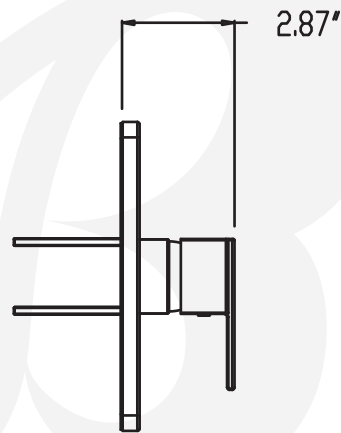

P6182001-1, P6182002-1, P6182016-1, P6182049-1 Shower Trim

Description

RAZO SHOWER TRIM

- Flat lever handle
- 6" Face shower head
- Single Setting shower head
- 1.5 GPM shower head

This tub & shower package includes:

- Shower arm
- Shower head
- Valve trim

VALVE SOLD SEPARATELY:

• **P6182001-1**

Standards

- Complies with IAPMO UPC/cUPC
- ADA Accessibility Guidelines for Buildings and Facilities - 427.4 Controlled Mechanisms

Colors / Finishes

- P6182001-1** Chrome
- P6182002-1** PVD Satin Nickel
- P6182016-1** PVD Satin Brass
- P6182049-1** Matte Black

BREAK DOWN
Component Parts List

NO.	Description	Qty
1	SHOWER	1
2	HANDLE ASSEMBLY	1