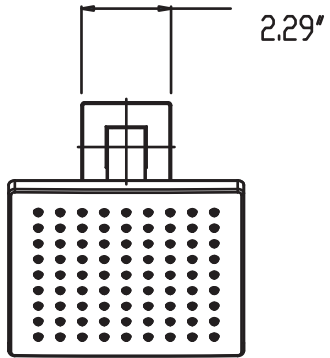

P6182001-1, P6182002-1, P6182016-1, P6182049-1 Shower Trim

Description

RAZO SHOWER TRIM

- Flat lever handle
- 6" Face shower head
- Single Setting shower head
- 1.5 GPM shower head

This tub & shower package includes:

- Shower arm
- Shower head
- Valve trim

VALVE SOLD SEPARATELY:

• **P6182001-1**

Standards

- Complies with IAPMO UPC/cUPC
- ADA Accessibility Guidelines for Buildings and Facilities - 427.4 Controlled Mechanisms

Colors / Finishes

- P6182001-1** Chrome
- P6182002-1** PVD Satin Nickel
- P6182016-1** PVD Satin Brass
- P6182049-1** Matte Black

BREAK DOWN
Component Parts List

NO.	Description	Qty
1	SHOWER	1
2	HANDLE ASSEMBLY	1