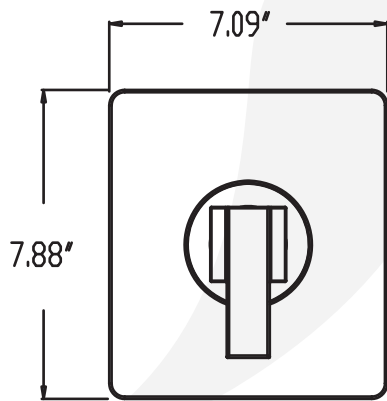

Item Number	Type	Date
P6182001-1, P6182002-1, P6182016-1, P6182049-1	Shower Trim	5/9/2023