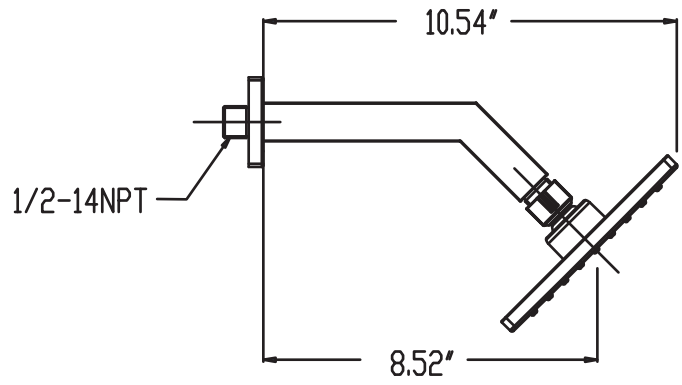

P6182001-1, P6182002-1, P6182016-1, P6182049-1 Shower Trim

Description

RAZO SHOWER TRIM

- Flat lever handle
- 6" Face shower head
- Single Setting shower head
- 1.5 GPM shower head

This tub & shower package includes:

- Shower arm
- Shower head
- Valve trim

VALVE SOLD SEPARATELY:

• **P6182001-1**

Standards

- Complies with IAPMO UPC/cUPC
- ADA Accessibility Guidelines for Buildings and Facilities - 427.4 Controlled Mechanisms

Colors / Finishes

- P6182001-1** Chrome
- P6182002-1** PVD Satin Nickel
- P6182016-1** PVD Satin Brass
- P6182049-1** Matte Black

BREAK DOWN
Component Parts List

NO.	Description	Qty
1	SHOWER	1
2	HANDLE ASSEMBLY	1