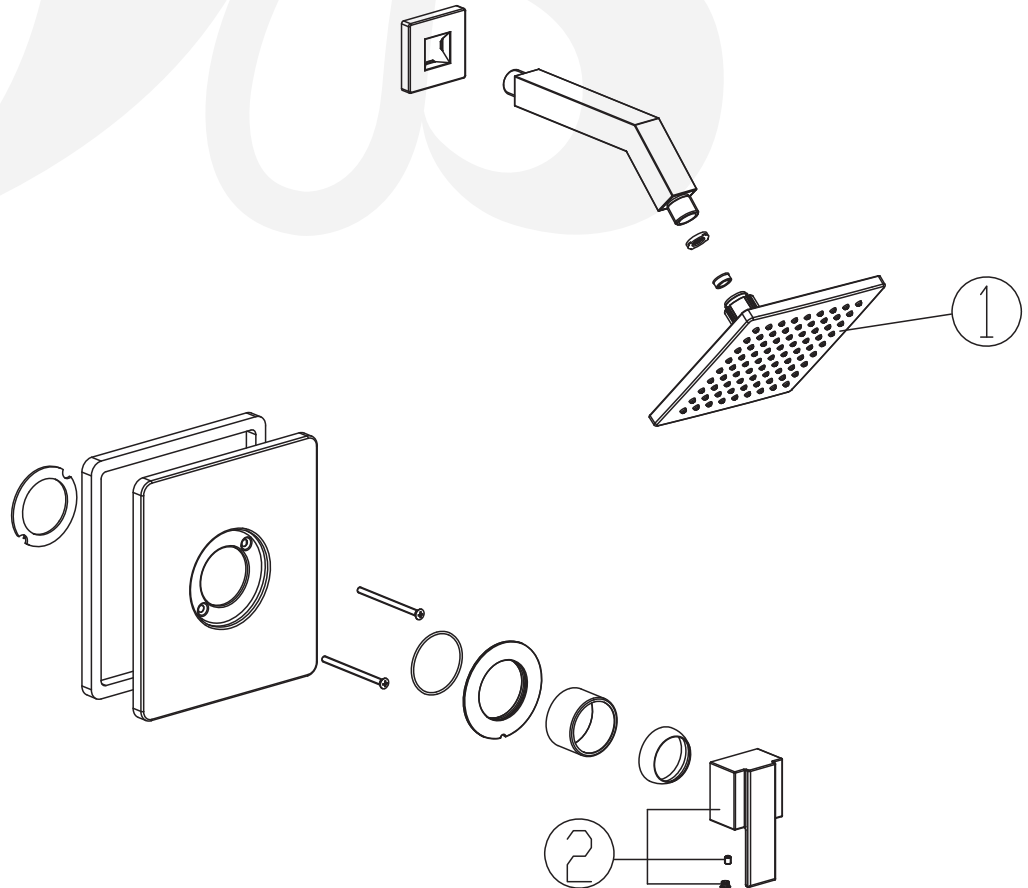

P6182001-1, P6182002-1, P6182016-1, P6182049-1 Shower Trim

Description

RAZO SHOWER TRIM

- Flat lever handle
- 6" Face shower head
- Single Setting shower head
- 1.5 GPM shower head

This tub & shower package includes:

- Shower arm
- Shower head
- Valve trim

VALVE SOLD SEPARATELY:

• **P6182001-1**

Standards

- Complies with IAPMO UPC/cUPC
- ADA Accessibility Guidelines for Buildings and Facilities - 427.4 Controlled Mechanisms

Colors / Finishes

- P6182001-1** Chrome
- P6182002-1** PVD Satin Nickel
- P6182016-1** PVD Satin Brass
- P6182049-1** Matte Black

BREAK DOWN
Component Parts List

NO.	Description	Qty
1	SHOWER	1
2	HANDLE ASSEMBLY	1