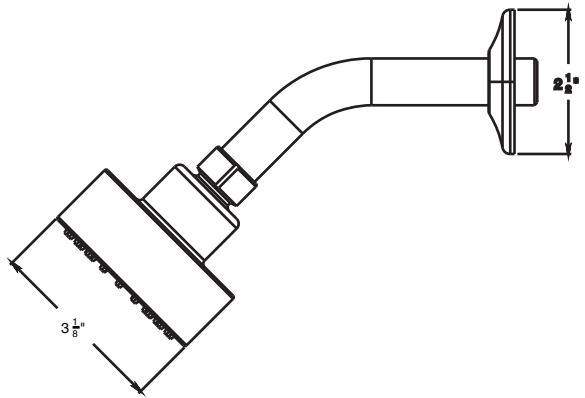

**P6180201, P6180202, P6180249 - Shower Only Trim**

**Description**

- Shower trim assembly
- Metal lever handle
- 3" diameter shower head
- 1 Setting shower head
- 1.5 GPM ASME Compliant
- VALVE SOLD SEPARATELY

**BREAK DOWN  
Component Parts List**

13	CTST4101	1
12	CTCP0072	1
11	CTHZ0258	1
10	CTKP0102	1
9	CTST0230	2
8	CTWR0063	1
7	CTRR0123	1
6	CTCP0293	1
5	CTCB0670	1
4	CTCP0192	1
3	ATBE0152	1
2	CTPT0014	1
1	CTCT0070	1
<b>NO.</b>	<b>Drawing No.</b>	<b>Quantity</b>