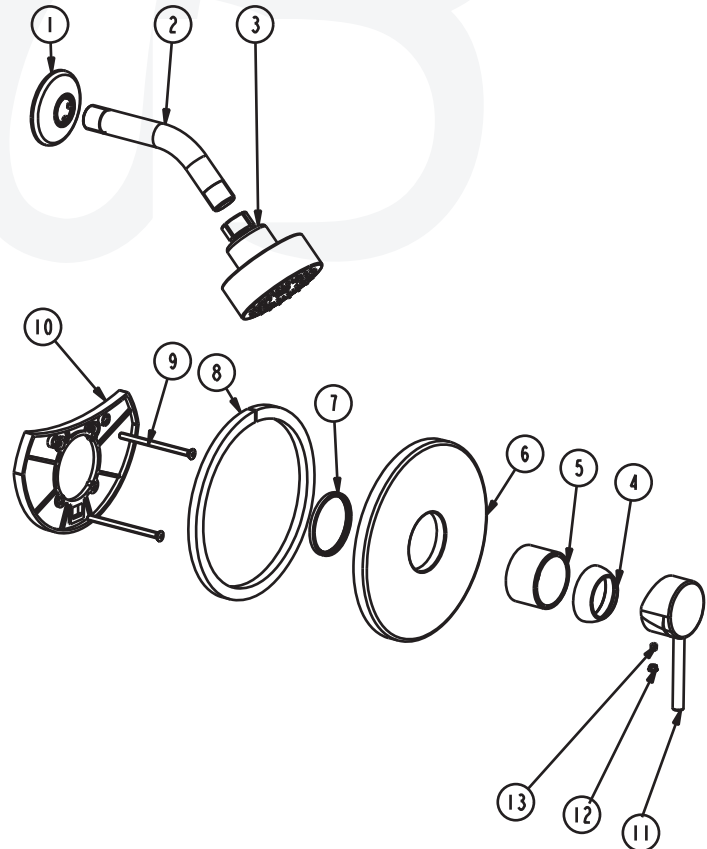

**P6180201, P6180202, P6180249 - Shower Only Trim**

**Description**

- Shower trim assembly
- Metal lever handle
- 3" diameter shower head
- 1 Setting shower head
- 1.5 GPM ASME Compliant
- VALVE SOLD SEPARATELY

**BREAK DOWN  
Component Parts List**

13	CTST4101	1
12	CTCP0072	1
11	CTHZ0258	1
10	CTKP0102	1
9	CTST0230	2
8	CTWR0063	1
7	CTRR0123	1
6	CTCP0293	1
5	CTCB0670	1
4	CTCP0192	1
3	ATBE0152	1
2	CTPT0014	1
1	CTCT0070	1
<b>NO.</b>	<b>Drawing No.</b>	<b>Quantity</b>