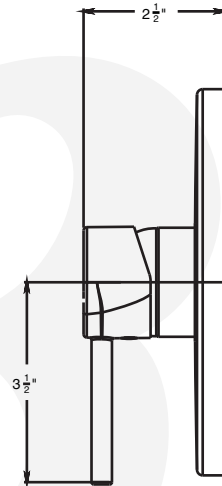

**P6180201, P6180202, P6180249 - Shower Only Trim**

**Description**

- Shower trim assembly
- Metal lever handle
- 3" diameter shower head
- 1 Setting shower head
- 1.5 GPM ASME Compliant
- VALVE SOLD SEPARATELY

**BREAK DOWN  
Component Parts List**

13	CTST4101	1
12	CTCP0072	1
11	CTHZ0258	1
10	CTKP0102	1
9	CTST0230	2
8	CTWR0063	1
7	CTRR0123	1
6	CTCP0293	1
5	CTCB0670	1
4	CTCP0192	1
3	ATBE0152	1
2	CTPT0014	1
1	CTCT0070	1
<b>NO.</b>	<b>Drawing No.</b>	<b>Quantity</b>