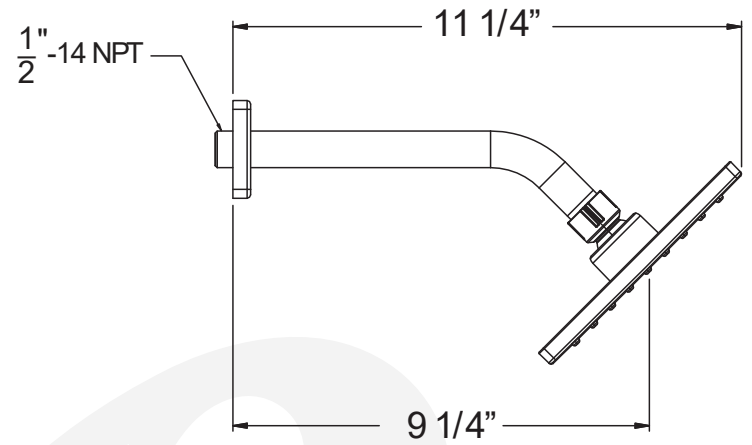

P6163701, P6163702, P616379 - Delmere Shower Trim

Description

DELMERE SHOWER ONLY TRIM

- 6" Face shower head
- Square style face plate
- 1.5 GPM shower head

This shower package includes:

- Shower arm (P12281xx)
- Shower head (P15273xx)
- Valve trim (PBCO41xx)
- Handle (PHZ884xx)
- VALVE SOLD SEPARATELY:

**BREAK DOWN
Component Parts List**

NO.	Description	Qty
1	HANDLE ASSEMBLY	1

SPECIFIED MODEL

Item Number	Type	Date
P6163701, P6163702, P6163749	Trim Kit	1-20-2026