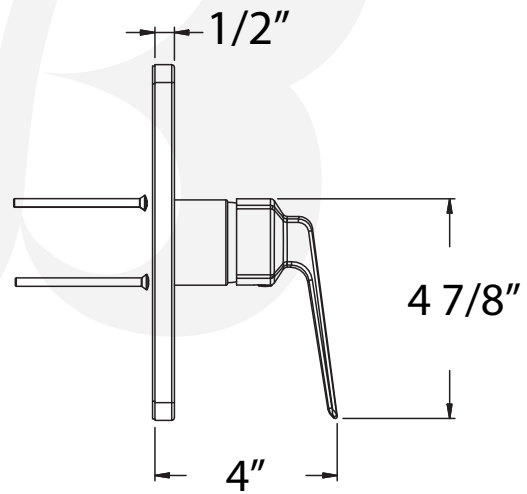

P6163701, P6163702, P616379 - Delmere Shower Trim

Description

DELMERE SHOWER ONLY TRIM

- 6" Face shower head
- Square style face plate
- 1.5 GPM shower head

This shower package includes:

- Shower arm (P12281xx)
- Shower head (P15273xx)
- Valve trim (PBCO41xx)
- Handle (PHZ884xx)
- VALVE SOLD SEPARATELY:

**BREAK DOWN
Component Parts List**

NO.	Description	Qty
1	HANDLE ASSEMBLY	1

SPECIFIED MODEL

Item Number	Type	Date
P6163701, P6163702, P6163749	Trim Kit	1-20-2026