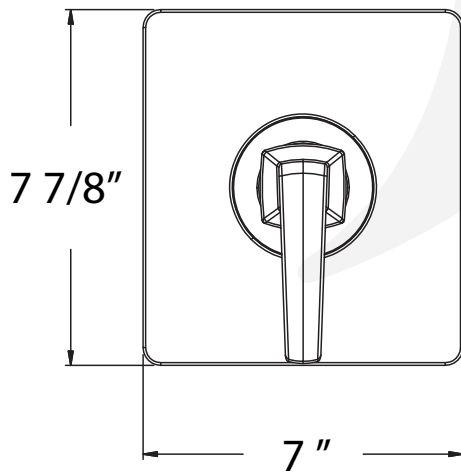

P6163701, P6163702, P616379 - Delmere Shower Trim

Description

DELMERE SHOWER ONLY TRIM

- 6" Face shower head
- Square style face plate
- 1.5 GPM shower head

This shower package includes:

- Shower arm (P12281xx)
- Shower head (P15273xx)
- Valve trim (PBCO41xx)
- Handle (PHZ884xx)
- VALVE SOLD SEPARATELY:

**BREAK DOWN
Component Parts List**

NO.	Description	Qty
1	HANDLE ASSEMBLY	1

SPECIFIED MODEL

Item Number	Type	Date
P6163701, P6163702, P6163749	Trim Kit	1-20-2026