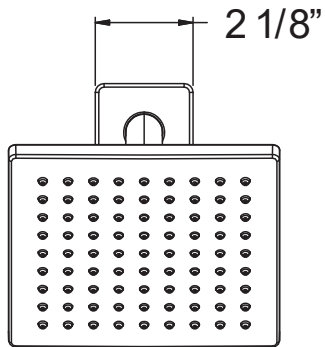

P6163701, P6163702, P616379 - Delmere Shower Trim

Description

DELMERE SHOWER ONLY TRIM

- 6" Face shower head
- Square style face plate
- 1.5 GPM shower head

This shower package includes:

- Shower arm (P12281xx)
- Shower head (P15273xx)
- Valve trim (PBCO41xx)
- Handle (PHZ884xx)
- VALVE SOLD SEPARATELY:

**BREAK DOWN
Component Parts List**

NO.	Description	Qty
1	HANDLE ASSEMBLY	1

SPECIFIED MODEL

Item Number	Type	Date
P6163701, P6163702, P6163749	Trim Kit	1-20-2026