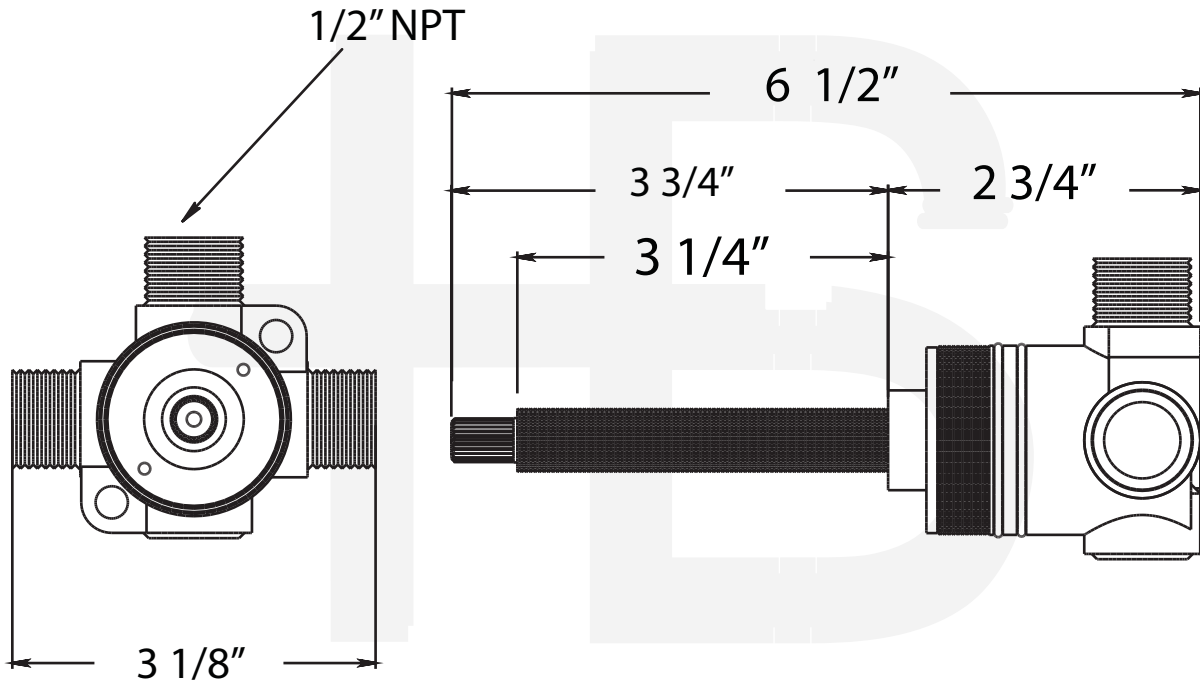

P2523199 - Three Way Diverter

Description

- FLühs 3 way diverter valve.
- One in Two out.
- Solid brass construction
- 1/2" NPT
- Ceramic disc cartridge
- For in wall application
- CUPC certified

P2523199

Standards

- Complies with IAPMO UPC/cUPC
- ASSE 1016-2011 compliant

Item Number	Type	Date
P2523199	Diverter Valve	4/07/2016