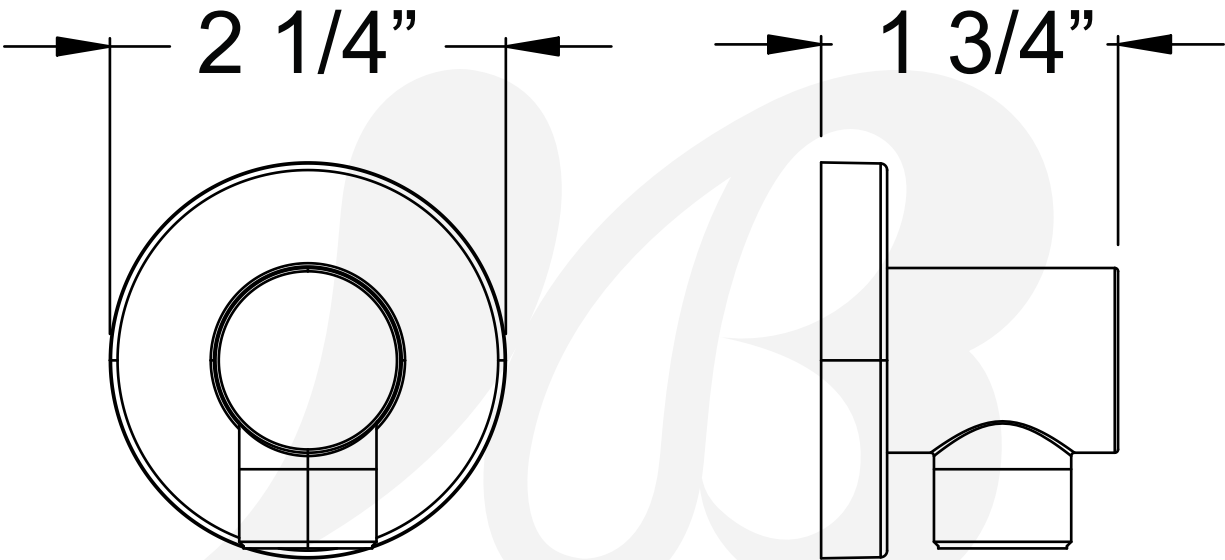

P1833101, P1833129, P1833116, P1833149 - Supply Elbow

Description

WALL SUPPLY ELBOW

- Contemporary style
- 1/2" NPT connection to wall
- Standard 1/2" IPS hose connection
- All metal construction
- Square and round trim ring included in the box.

Item Number	Type	Date
P1833101, P1833129, P1833116, P1833149	Supply Elbow	3/4/2026