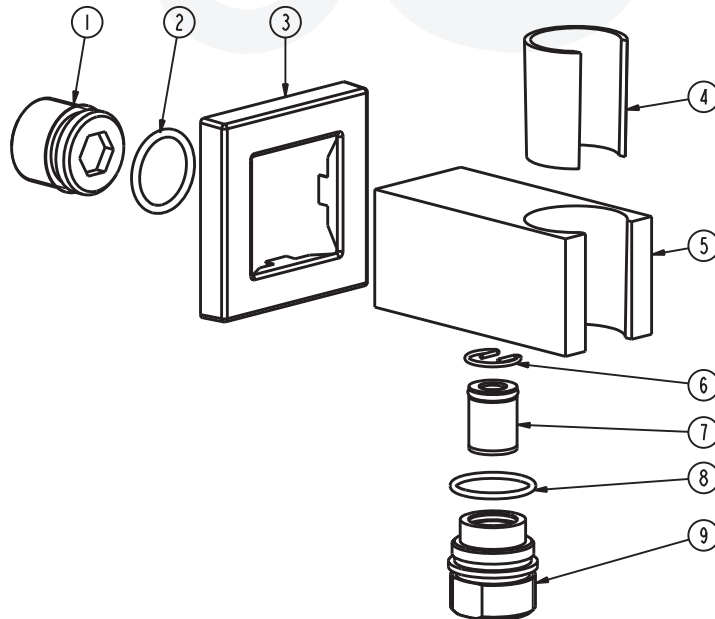

P1533101, P1533129, P1533116, P1533149 - Supply Elbow and Holder

Description

SUPPLY ELBOW &
HAND SHOWER HOLDER

- Contemporary square style
- 1/2" NPT connection to wall
- Standard 1/2" IPS hose connection
- All metal construction

Colors / Finishes

P1533101	Chrome
P1533129	Satin Nickel
P1533116	PVD Satin Brass
P1533149	Matte Black

**BREAK DOWN
Component Parts List**

9	P15331-6
8	P15331-7
7	P15331-A
6	P15331-8
5	P15331-1
4	P15331-4
3	P15331-5
2	P15331-3
1	P15331-2
#	ITEM