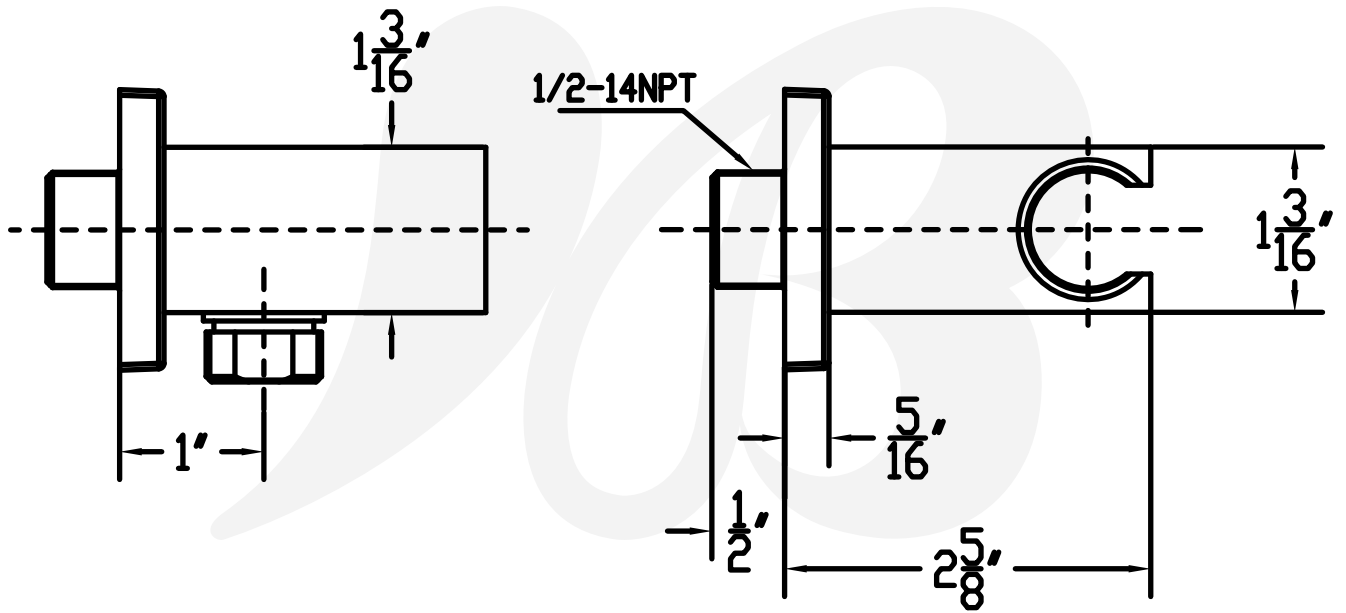

Item Number	Type	Date
P1533101, P1533129, P1533116, P1533149	Supply Elbow & Holder	3/9/2026