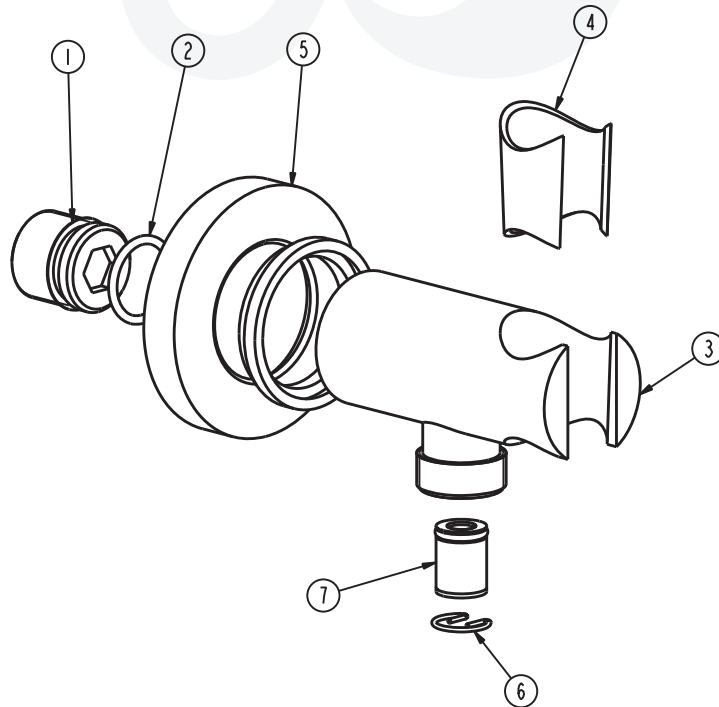

BREAK DOWN
Component Parts List

7	P15331-A
6	P15331-8
5	P14331-A
4	P14331-4
3	P14331-1
2	P15331-3
1	P15331-2
#	ITEM