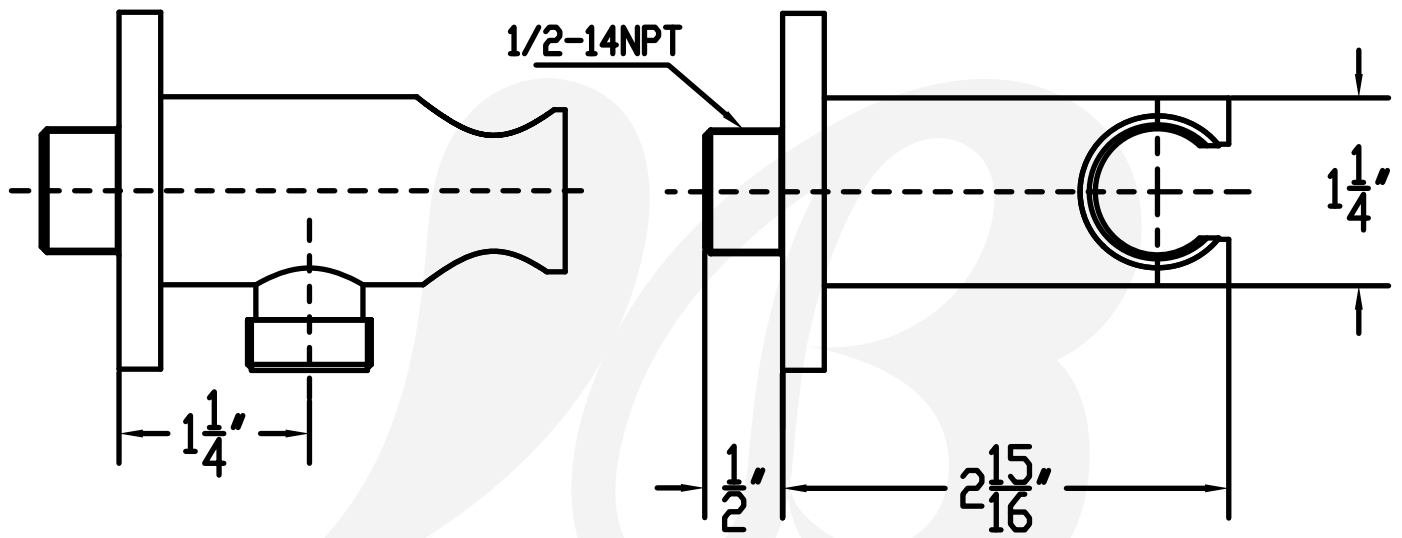

Item Number	Type	Date
P1433101, P1433129, P1433116, P1433149	Supply Elbow & Holder	3/9/2026