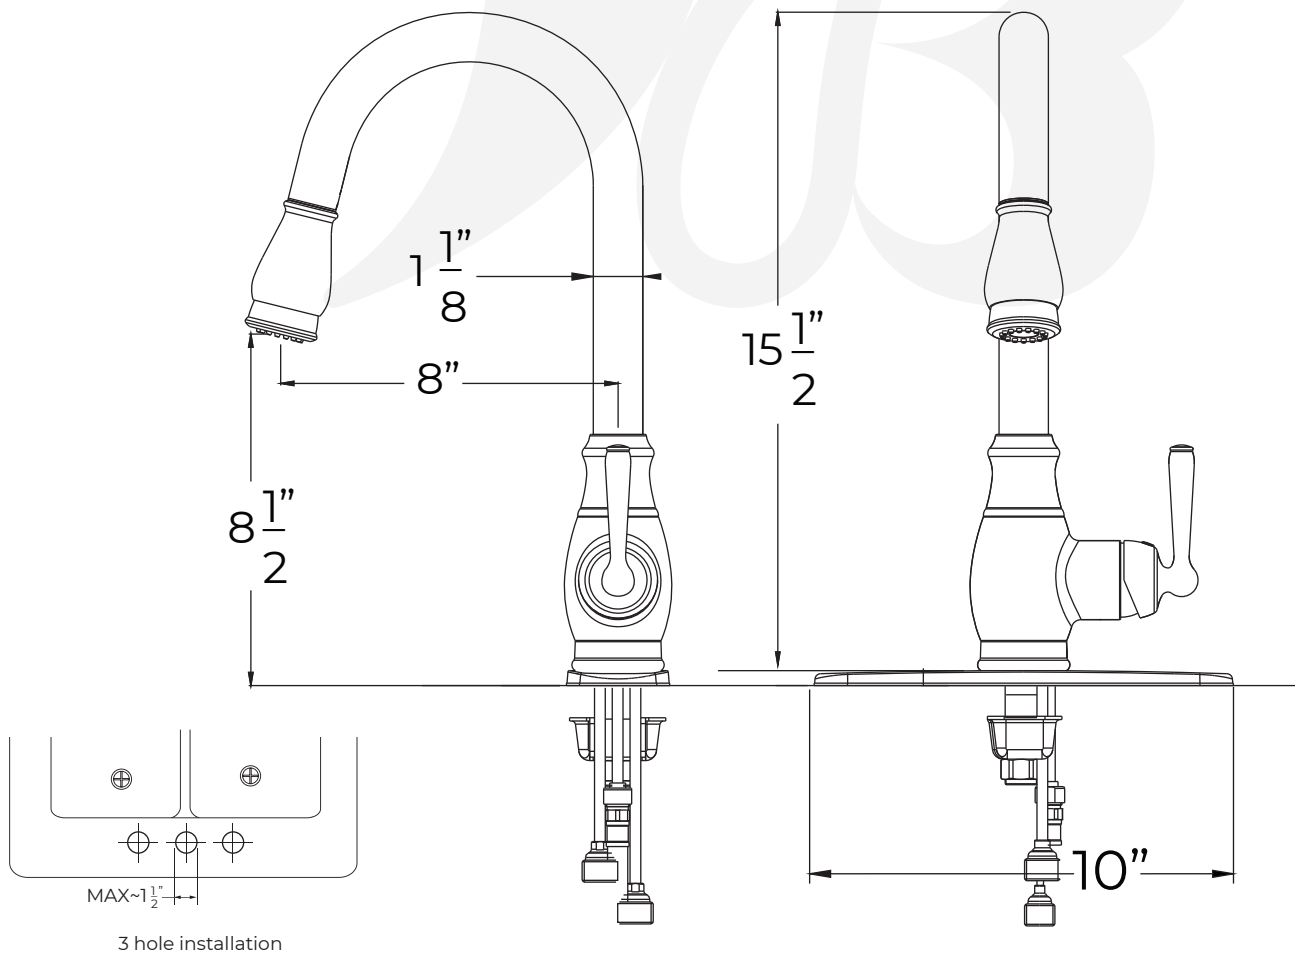

Model Number	Type	Date
K481101-D, K481102-D, K481149-D	Kitchen Faucet	3-1-2023