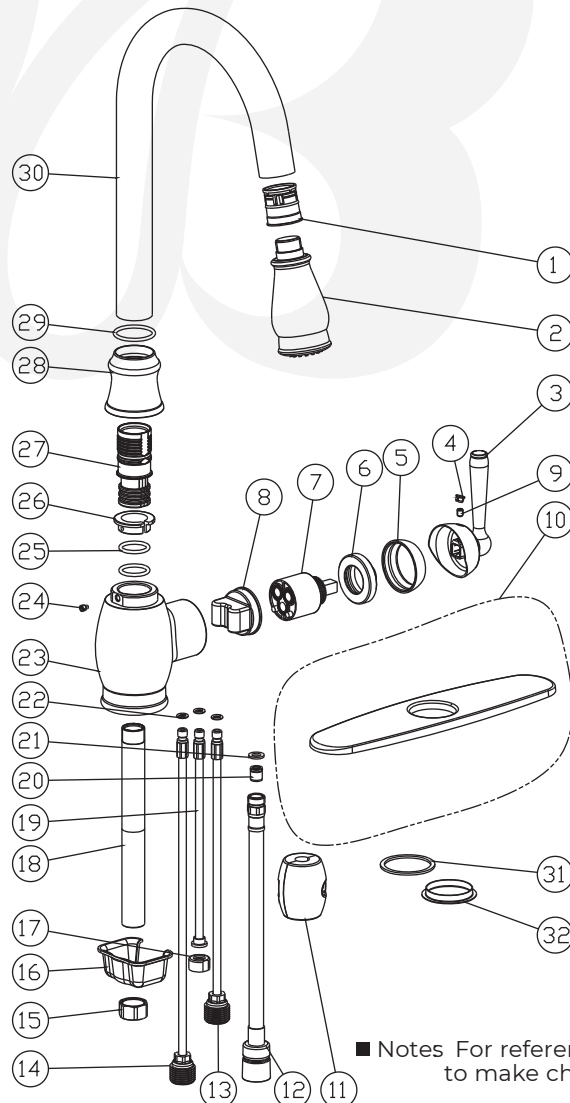

K4811001-D, K4811002-D, K4811049-D - Kitchen Faucet

Description

**ISABELLE - KITCHEN FAUCET**

- Two setting sprayer
- 360° swing angle spout
- Ceramic disc cartridge
- Braided hoses with 3/8" compression nuts
- 1.8 GPM
- Deck Plate Included

- K4811001-D** Chrome
- K4811002-D** PVD Satin Nickel
- K4811049-D** Matte Black

K4811002-D

With Deck Plate

BREAK DOWN  
Component Parts List

NO.	Part No	Qty
01	CTCP0375	1
02	ATBE0163	1
03	CTHZ0449	1
04	CTCP0072	1
05	CTCB0653	1
06	CTKB0058	1
07	ATBA0121	1
08	CTDN0023	1
09	CTST0117	1
10	ATBQ0295	1
11	ATBQ0313	1
12	ATBP0251	1
13	ATBP1009	1
14	ATBP1008	1
15	CTNB0276	1
16	CTLT0020	1
17	CTNB0277	1
18	CTPB0498	1
19	ATBP0252	1
20	ATBA0100	1
21	CTWR0037	1
22	CTRR0182	3
23	CTYZ0014	1
24	CTST0059	1
25	CTRR0013	2
26	CTRP0051	1
27	CTMP0049	1
28	CTCZ0216	1
29	CTRR0218	1
30	CTPB0550	1
31	CTWR0351	1
32	CTWT0087	1