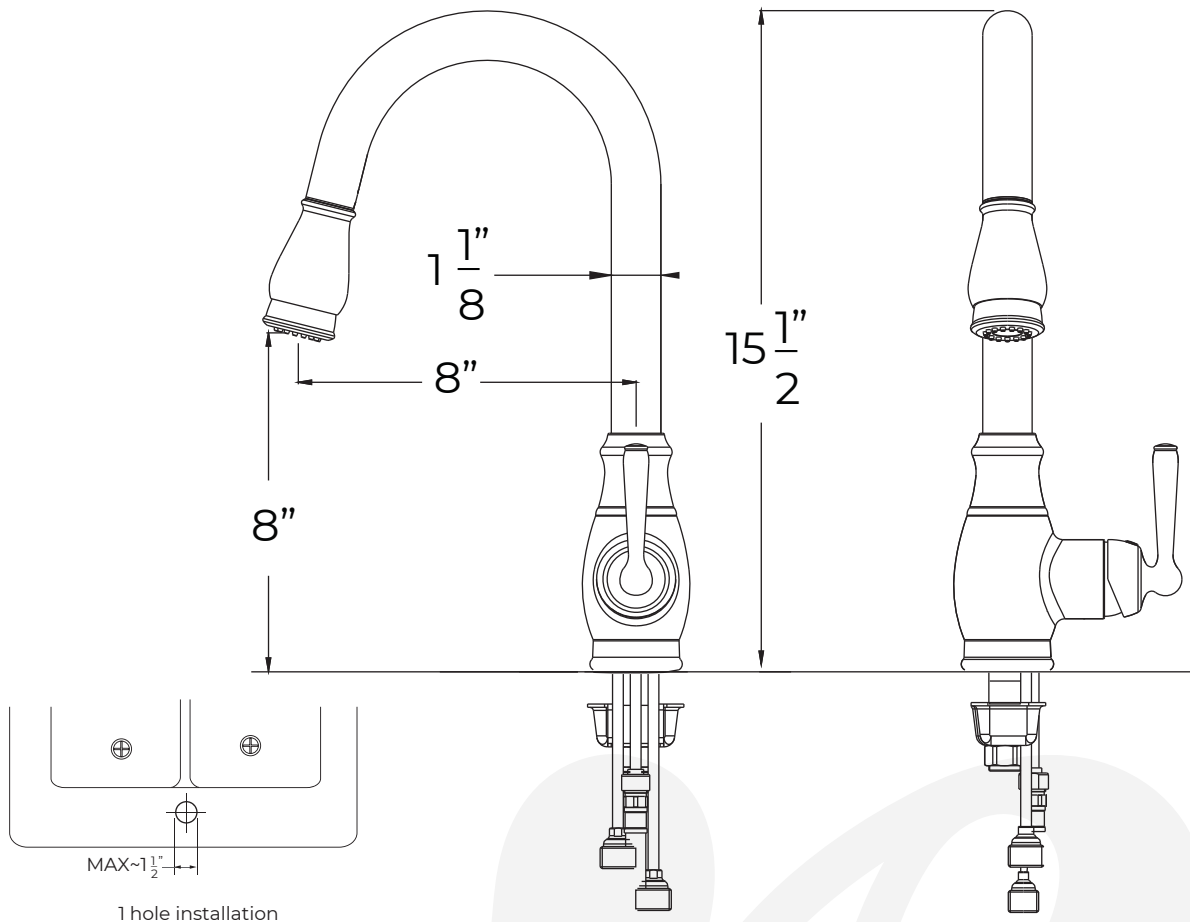

Model Number	Type	Date
K481101-D, K481102-D, K481149-D	Kitchen Faucet	3-1-2023