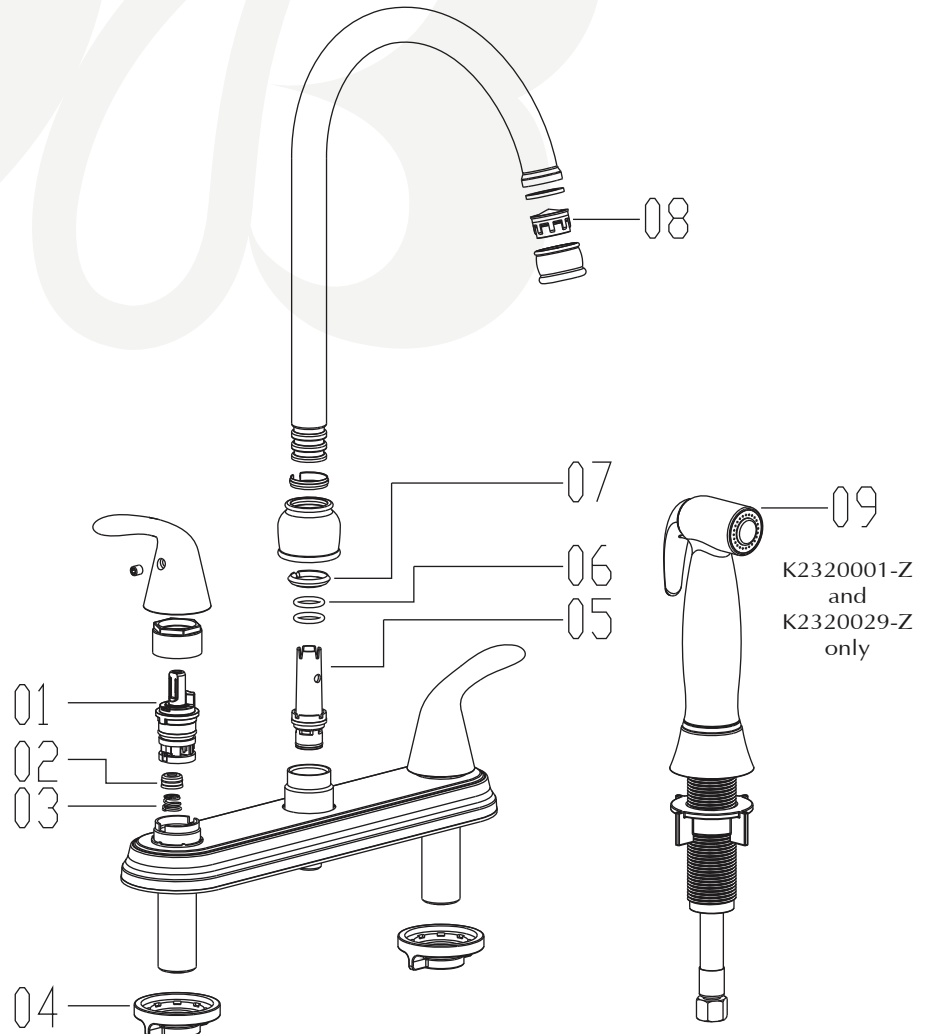

K2220001, K2220029, K2220049 - Kitchen faucet

K2320001-Z, K2320029-Z, K2320049-Z - Kitchen Faucet with Sprayer

TREND KITCHEN FAUCET

- Washer-less cartridges
- With and without side sprayer depending on model
- 1/2" NPS connections
- 1.8 GPM

- K2220001, K2320001-Z - Chrome
- K2320029, K2320029-Z - Satin Nickel
- K2320049, K2320049-Z - Matte Black

BREAK DOWN

Component Parts List

NO.	Description	Part No.	Qty
01	CARTRIDGE	ATBA0125	2
02	GASKET	CTWR0304	2
03	SPRING	CTBT0079	2
04	NUT	CTNP0057	2
05	DIVERTER	ATBA0129	1
06	O-RING	CTRR0023	2
07	CLIP	CTRR0007	1
08	AERATOR	ATBX0037	1
09	SPRAY	ATBE0177	1

Item Number	Type	Date
K2220001, K2220029, K2220049 - K2320001-Z, K2320029-Z, K2320049-Z	Kitchen Faucet	8/18/2016