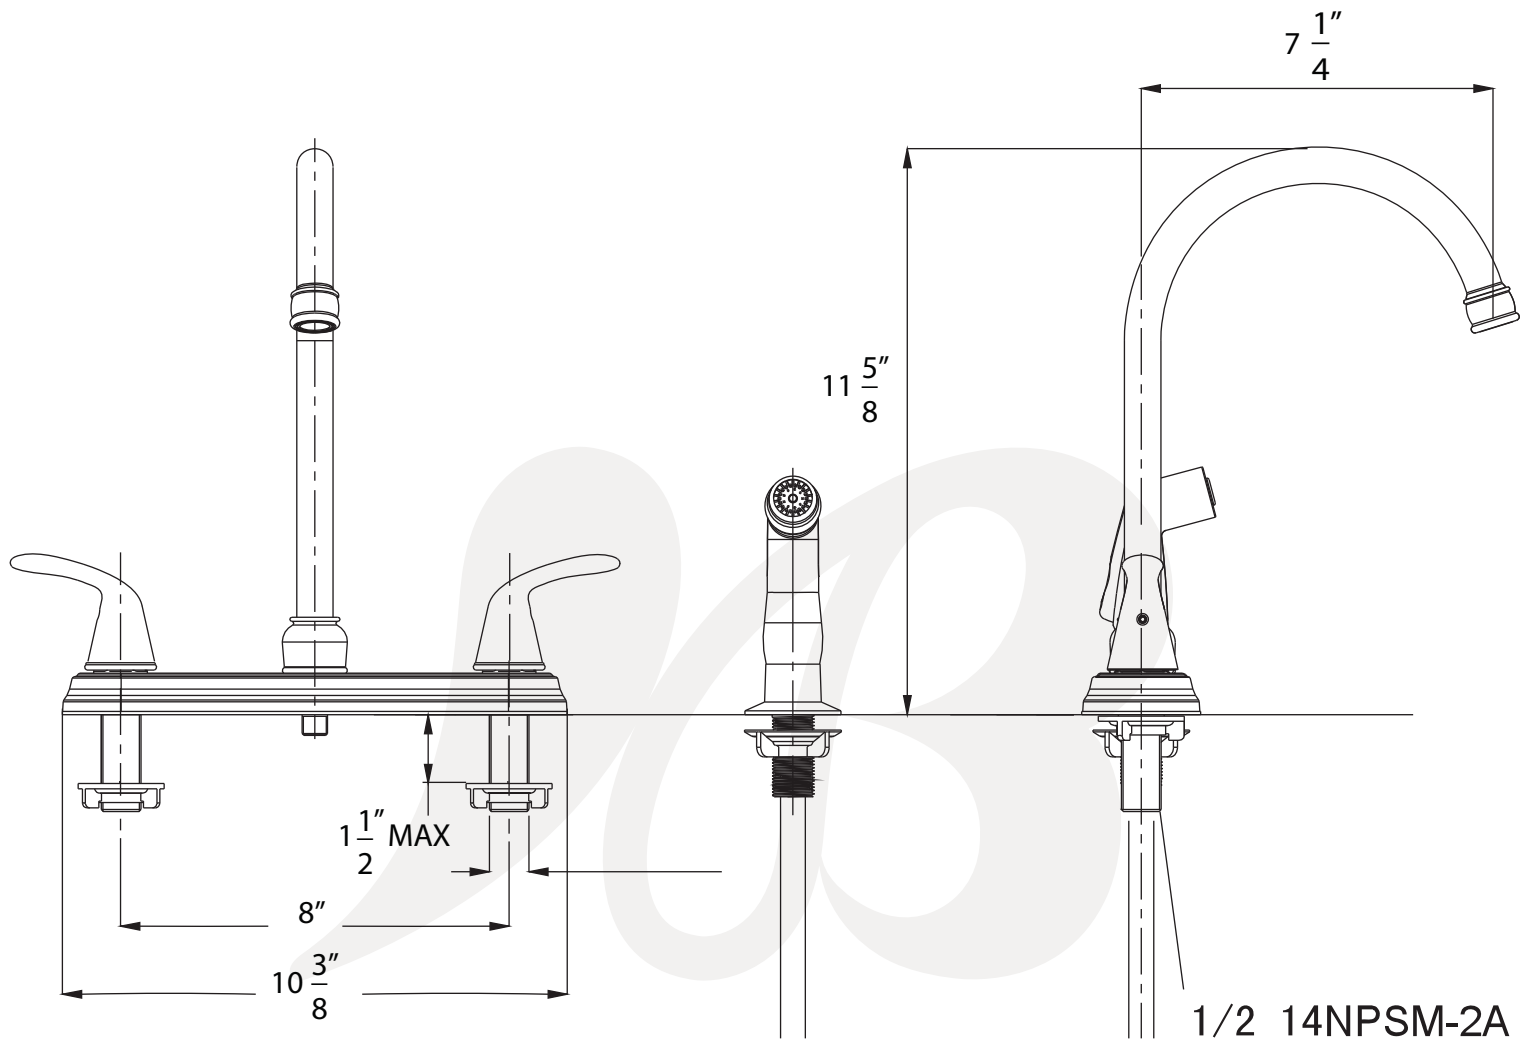

K2220001, K2220029, K2220049 - Kitchen faucet

K2320001-Z, K2320029-Z, K2320049-Z - Kitchen Faucet with Sprayer

TREND KITCHEN FAUCET

- Washer-less cartridges
- With and without side sprayer depending on model
- 1/2" NPS connections
- 1.8 GPM

- K2220001, K2320001-Z - Chrome
- K2320029, K2320029-Z - Satin Nickel
- K2320049, K2320049-Z - Matte Black

BREAK DOWN

Component Parts List

NO.	Description	Part No.	Qty
01	CARTRIDGE	ATBA0125	2
02	GASKET	CTWR0304	2
03	SPRING	CTBT0079	2
04	NUT	CTNP0057	2
05	DIVERTER	ATBA0129	1
06	O-RING	CTRR0023	2
07	CLIP	CTRR0007	1
08	AERATOR	ATBX0037	1
09	SPRAY	ATBE0177	1

Item Number	Type	Date
K2220001, K2220029, K2220049 - K2320001-Z, K2320029-Z, K2320049-Z	Kitchen Faucet	8/18/2016