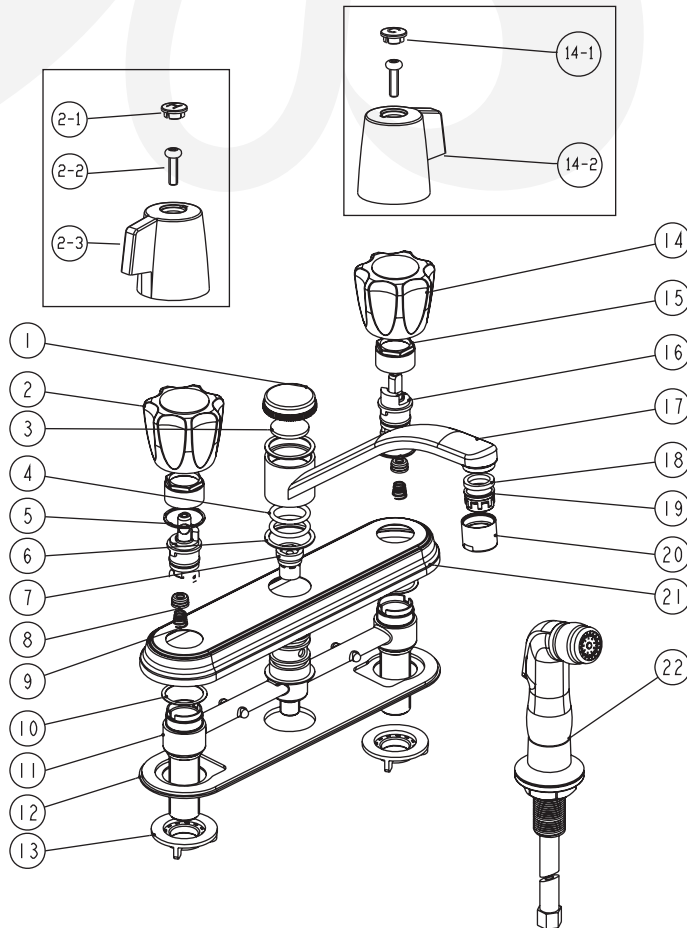

K2210001, K2310001-B - Kitchen Faucet

Description

- Acrylic knob handles
- "Reliaflo" 8" center kitchen faucet
- 360 deg swing angle, 9" metal spout
- 90 deg turn washer-less cartridges
- 1/2" NPS connections
- 1.8 GPM ASME compliant

K2210001

Standards

- Certified with IAPMO UPC/cUPC
- California AB100 Complaint
- CALGreen compliant

K2310001-B

Colors / Finishes

K2210001 - Chrome

K2310001-B - Chrome

BREAK DOWN
Component Parts List

NO.	Part No	Qty	
01	CTGZ0095	1	1
02	ATBH0071	1	1
02-1	CTCP0191-XH	1	
02-2	CTST0057	2	
02-3	CTHP0042	1	
03	CTWR0308	1	1
04	CTRR0158	2	2
05	CTWP0075	2	2
06	CTWP0230	2	2
07	ATBA0135		1
08	CTWR0312	2	2
09	CTBT0080	2	2
10	CTWT0076	2	2
11	CTYN0062		1
11	CTYN0063	1	1
12	CTKP0132	1	1
13	CTNP0011	2	2
14	ATBH0070	1	1
14-1	CTCT0191-XC	1	
14-2	CTHP0041	1	
15	CTNZ0004	2	2
16	ATBA0125	2	2
17	ATBF1019	1	1
18	CTWR0254	1	1
19	ATBX0037	1	1
20	CTXB0056	1	1
21	CTCT0057	1	1
22	ATBP0265		1

Item Number	Type	Date
K2210001, K2310001-B	Kitchen faucet	4/01/2016