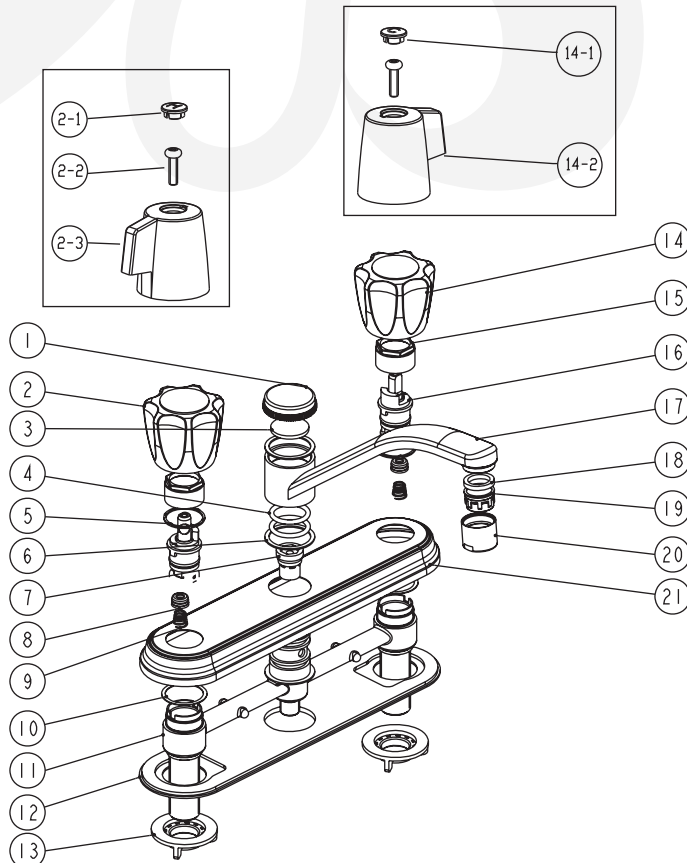

K2210301 - Kitchen Faucet

Description

KITCHEN FAUCET

- Without side sprayer
- 360° swing angle
- 90° Turn washer-less cartridges
- 1/2" NPS connections
- 1.8 GPM

Standards

- Certified with IAPMO UPC/cUPC
- California AB100 Complaint
- ADA Accessibility Guidelines for Buildings and Facilities - 427.4 Controlled Mechanisms
- CALGreen compliant

Colors / Finishes

K2210301 - Chrome

BREAK DOWN
Component Parts List

NO.	Part No	Qty
01	CTGZ0095	1
02	ATBH0071	
02-1	CTCP0191-XH	1
02-2	CTST0057	2
02-3	CTHP0042	1
03	CTWR0308	1
04	CTRR0158	2
05	CTWP0075	2
06	CTWP0230	2
07	ATBA0135	
08	CTWR0312	2
09	CTBT0080	2
10	CTWT0076	2
11	CTYN0062	
11	CTYN0063	1
12	CTKP0132	1
13	CTNP0011	2
14	ATBH0070	
14-1	CTCT0191-XC	1
14-2	CTHP0041	1
15	CTNZ0004	2
16	ATBA0125	2
17	ATBF1019	1
18	CTWR0254	1
19	ATBX0037	1
20	CTXB0056	1
21	CTCT0057	1

Item Number	Type	Date
K2210301	Kitchen faucet	4/01/2016