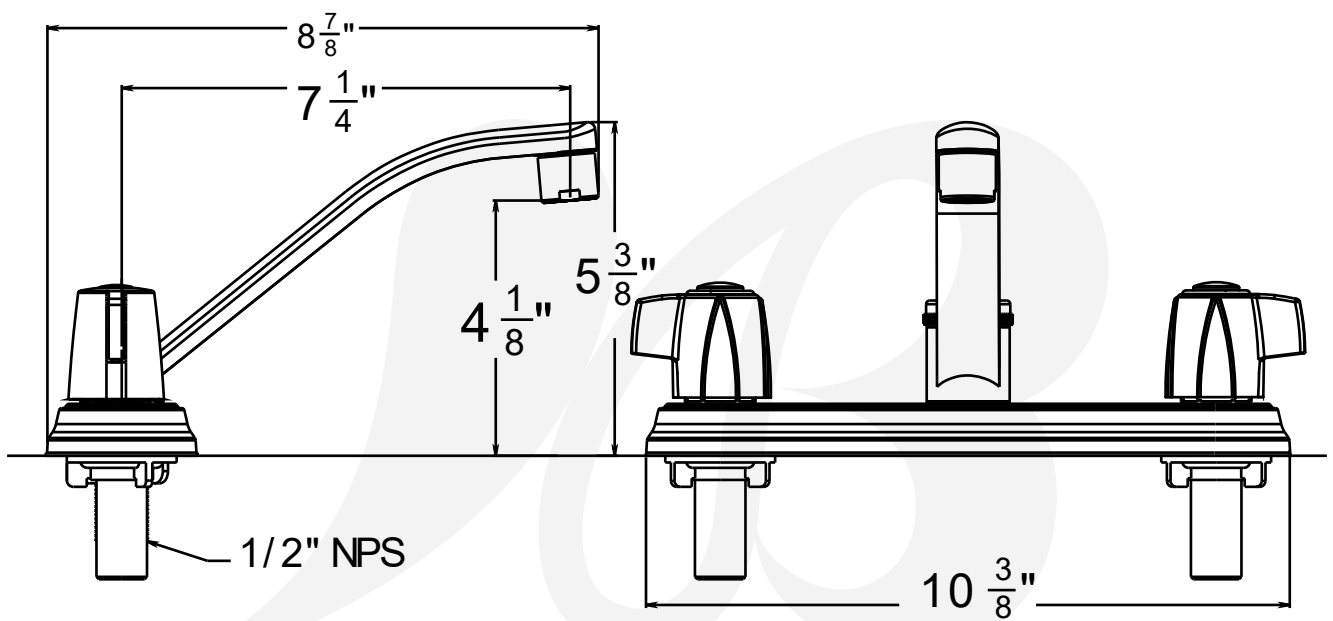

K2210301 - Kitchen Faucet

Description

KITCHEN FAUCET

- Without side sprayer
- 360° swing angle
- 90° Turn washer-less cartridges
- 1/2" NPS connections
- 1.8 GPM

Standards

- Certified with IAPMO UPC/cUPC
- California AB100 Complaint
- ADA Accessibility Guidelines for Buildings and Facilities - 427.4 Controlled Mechanisms
- CALGreen compliant

Colors / Finishes

K2210301 - Chrome

BREAK DOWN
Component Parts List

NO.	Part No	Qty
01	CTGZ0095	1
02	ATBH0071	
02-1	CTCP0191-XH	1
02-2	CTST0057	2
02-3	CTHP0042	1
03	CTWR0308	1
04	CTRR0158	2
05	CTWP0075	2
06	CTWP0230	2
07	ATBA0135	
08	CTWR0312	2
09	CTBT0080	2
10	CTWT0076	2
11	CTYN0062	
11	CTYN0063	1
12	CTKP0132	1
13	CTNP0011	2
14	ATBH0070	
14-1	CTCT0191-XC	1
14-2	CTHP0041	1
15	CTNZ0004	2
16	ATBA0125	2
17	ATBF1019	1
18	CTWR0254	1
19	ATBX0037	1
20	CTXB0056	1
21	CTCT0057	1

Item Number	Type	Date
K2210301	Kitchen faucet	4/01/2016