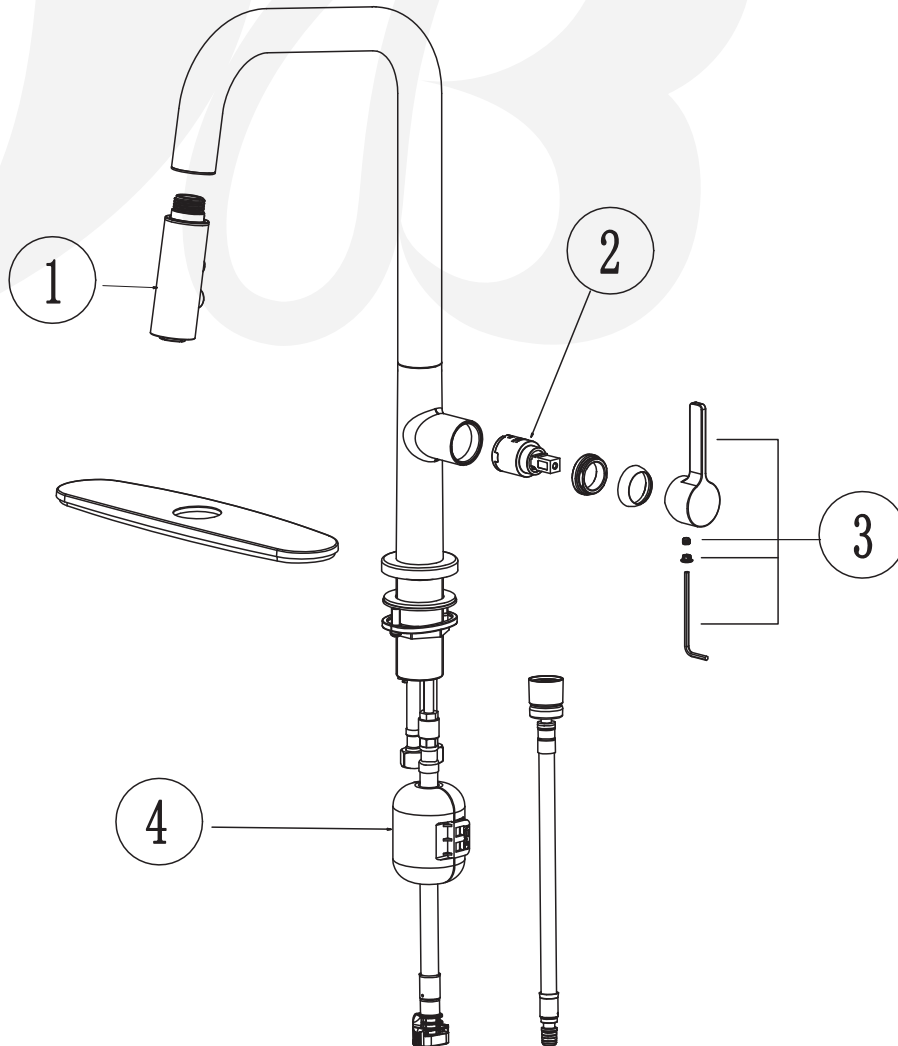

K1989901-J, K1989902-J, K1989916-J, K1989949-J - Kitchen Faucet

Description

NYX KITCHEN FAUCET

- Two setting pull down sprayer
- 360° swing angle spout
- Ceramic disc cartridge
- Braided hoses with 3/8" compression nuts
- 1.8 GPM
- Deck plate included

- K1989901-J** Chrome
- K1989902-J** PVD Satin Nickel
- K1989916-J** PVD Satin Brass
- K1989949-J** Matte Black

BREAK DOWN

Component Parts List

NO.	Description	Qty
1	SPRAYER	1
2	CARTRIDGE	1
3	HANDLE ASSEMBLY	1
4	COUNTER WEIGHT	1