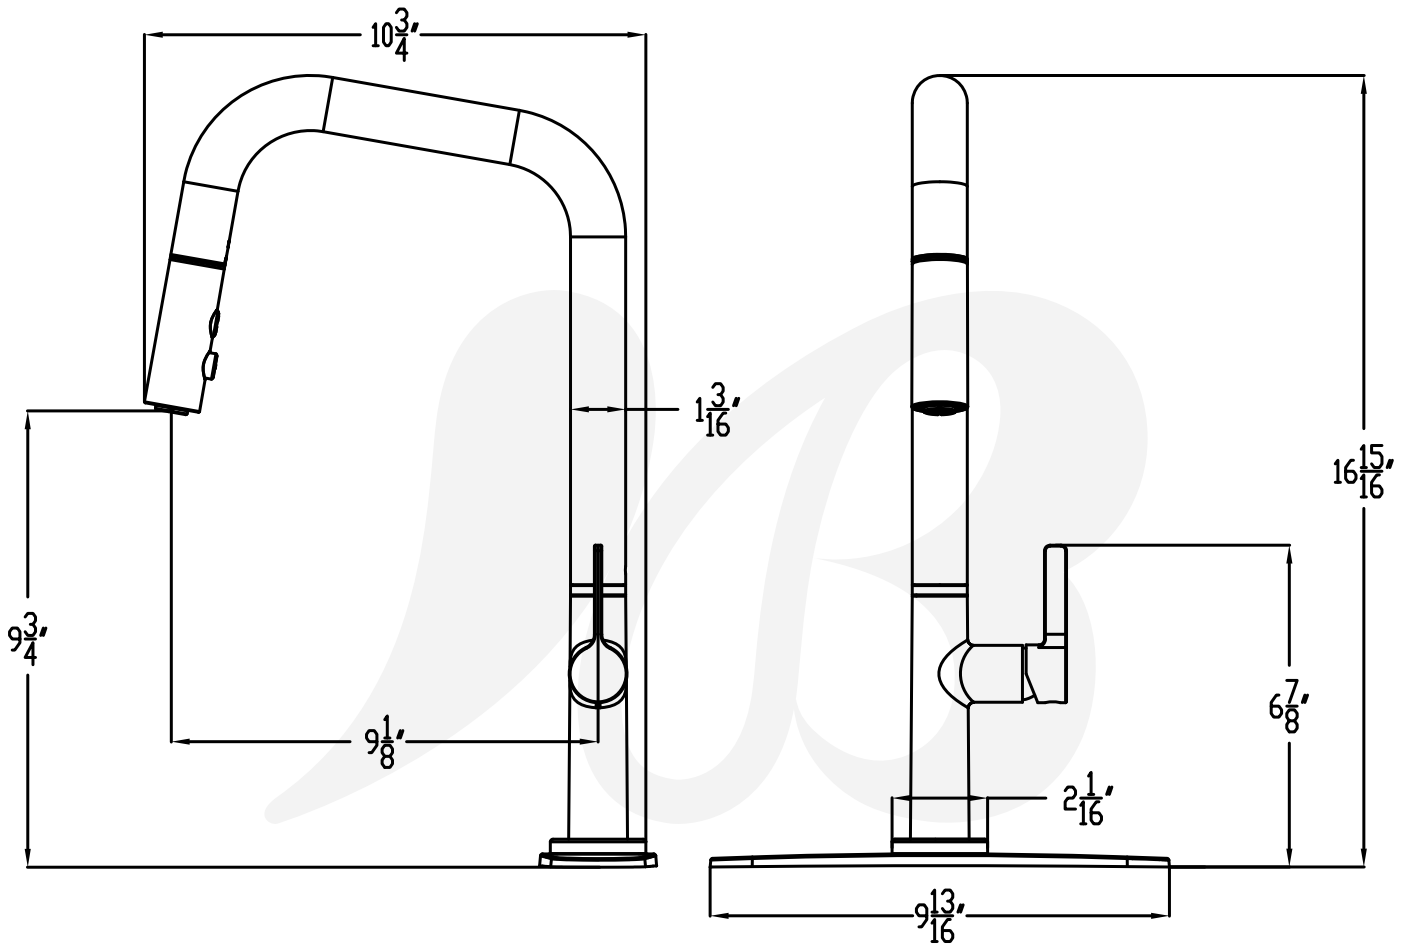

K1989901-J, K1989902-J, K1989916-J, K1989949-J - Kitchen Faucet

Description

NYX KITCHEN FAUCET

- Two setting pull down sprayer
- 360° swing angle spout
- Ceramic disc cartridge
- Braided hoses with 3/8" compression nuts
- 1.8 GPM
- Deck plate included

- K1989901-J** Chrome
- K1989902-J** PVD Satin Nickel
- K1989916-J** PVD Satin Brass
- K1989949-J** Matte Black

BREAK DOWN

Component Parts List

NO.	Description	Qty
1	SPRAYER	1
2	CARTRIDGE	1
3	HANDLE ASSEMBLY	1
4	COUNTER WEIGHT	1