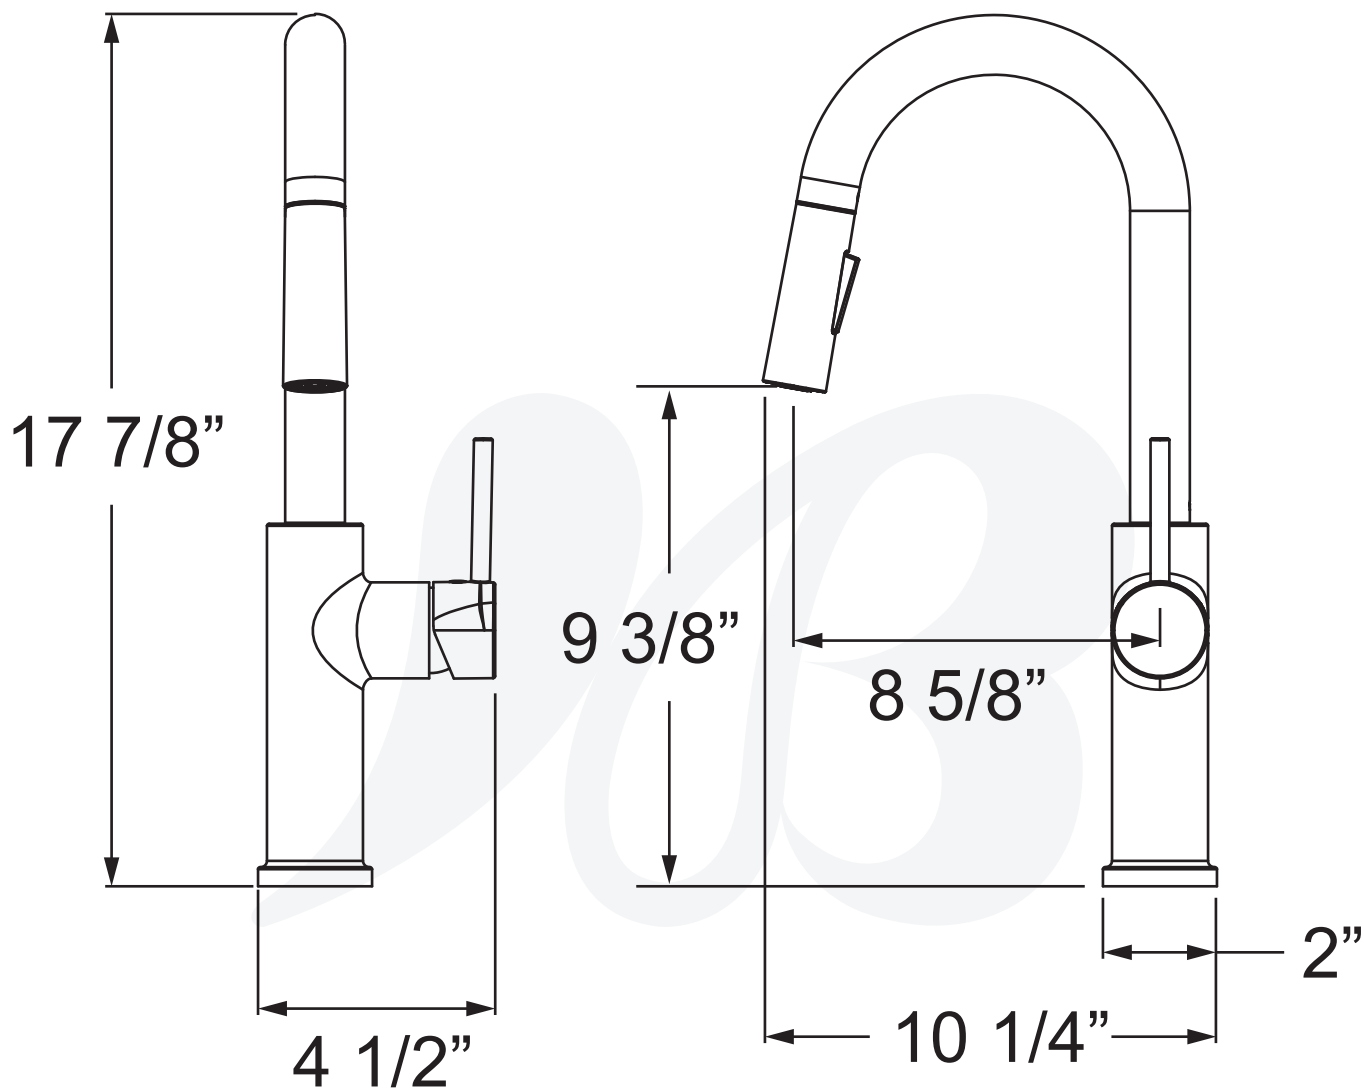

**K1988201-YU, K1988202-YU, K1988249-YU Pull down Kitchen Faucet**

**Description**

**EURO KITCHEN FAUCET**

- Two setting pull down sprayer
- 360° swing angle spout
- Ceramic disc cartridge
- Braided hoses with 3/8" compression nuts
- Quick install mounting nut
- 1.8 GPM
- Deck Plate Included

**Colors / Finishes**

- K1988201-YU Chrome
- K1988202-YU PVD Satin Nickel
- K1988249-YU Matte Black

**BREAK DOWN**

**Component Parts List**

NO.	Description	Qty
1	CARTRIDGE	1
2	SPRAYER	1
3	HANDLE ASSEMBLY	1
4	COUNTER WEIGHT	1

Model Number	Type	Date
K1988201-YU, K1988202-YU, K1988249-YU	Kitchen Faucet	3/10/2026