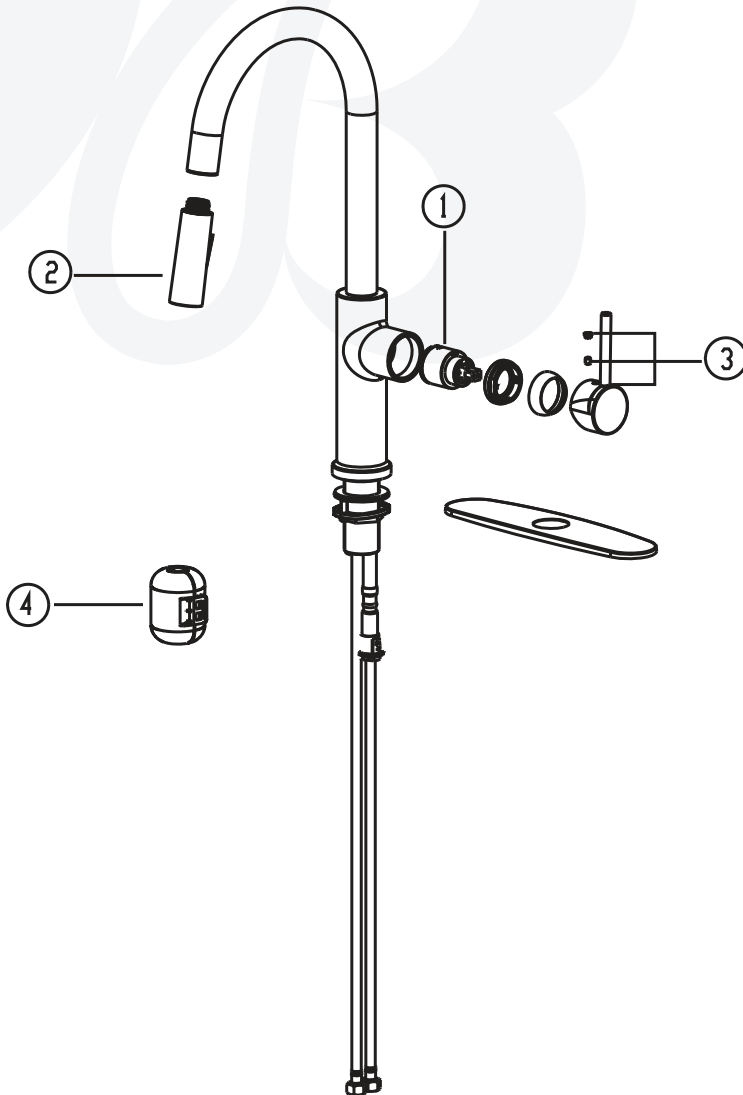

**K1988201-YU, K1988202-YU, K1988249-YU Pull down Kitchen Faucet**

**Description**

**EURO KITCHEN FAUCET**

- Two setting pull down sprayer
- 360° swing angle spout
- Ceramic disc cartridge
- Braided hoses with 3/8" compression nuts
- Quick install mounting nut
- 1.8 GPM
- Deck Plate Included

• K1988201-YU

**Standards**

- Certified with IAPMO UPC/cUPC
- California AB100 Complaint
- ADA Accessibility Guidelines for Buildings and Facilities - 427.4 Controlled Mechanisms
- CALGreen compliant

CALGreen

**Colors / Finishes**

- K1988201-YU Chrome
- K1988202-YU PVD Satin Nickel
- K1988249-YU Matte Black

**BREAK DOWN**

**Component Parts List**

NO.	Description	Qty
1	CARTRIDGE	1
2	SPRAYER	1
3	HANDLE ASSEMBLY	1
4	COUNTER WEIGHT	1

Model Number	Type	Date
K1988201-YU, K1988202-YU, K1988249-YU	Kitchen Faucet	3/10/2026