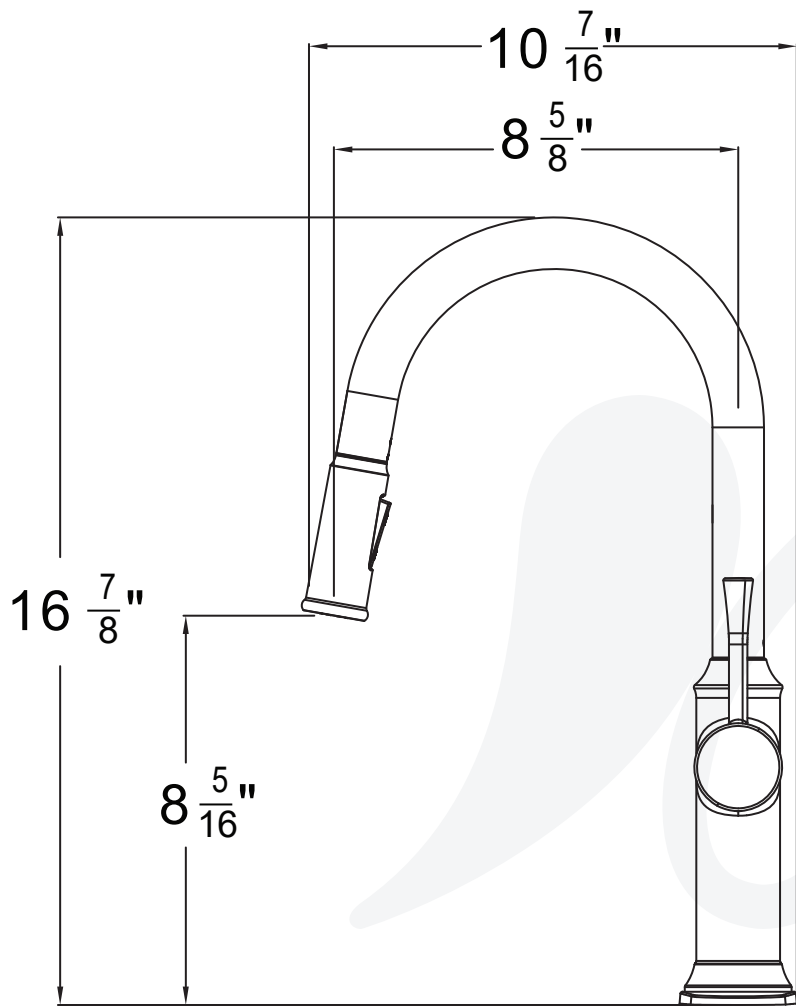

K1983601-BA, K1983602-BA, K1983616-BA, K1983649-BA Pull down Kitchen Faucet

Description

ALBANY KITCHEN FAUCET

- Two setting pull down sprayer
- 360° swing angle, high arch spout
- Ceramic disc cartridge
- Braided hoses with 3/8" compression nuts
- 1.8 GPM
- Deck Plate Included

Colors / Finishes

- K1983601-BA** Chrome
- K1983602-BA** PVD Satin Nickel
- K1983616-BA** PVD Satin Brass
- K1983649-BA** Matte Black

BREAK DOWN
Component Parts List

32	CTWP0349	PLATE	1
31	CTCT0168	FACE PLATE	1
30	CTQP0050	KEY	1
29	CCQT0002	HEX KEY	1
28	CTRP0102	C-RING	1
27	ATBP0613	HOSE	2
26	ATBP0557	HOSE	1
25	CTCP0689	CAP	1
24	CTST0084	SCREW	1
23	CTHZ0785	HANDLE	1
22	CTCP0366	COVER	1
21	CTKP0183	RETAINER	1
20	ATBA0285-XY2	CARTRIDGE	1
19	CTRR0284	O-RING	1
18	CTDP0102	BASE SEAT	1
17	ATBP0635	HOSE	1
16	ATBQ0882	KEY BOLT	1
15	CTCP0494	SLEEVE	1
14	CTST0101	SCREW	2
13	CTNL0004	NUT	1
12	CTWT0053	WASHER	1
11	CTPLO003	SHANK	1
10	CTWR0115	WASHER	1
9	CTWP0346	WASHER	1
8	CTNP0078	NUT	1
7	CTY0053	BODY	1
6	CTRR0170	O-RING	2
5	CTCP0684	SLEEVE	1
4	ATBE0382	SHOWER HEAD	1
3	ATBA0263	Flow Regulators	1
2	CTCP0683	SLEEVE	1
1	CTPT0076	OUTLET	1
NO	PART	DESCRIPTION	QTY