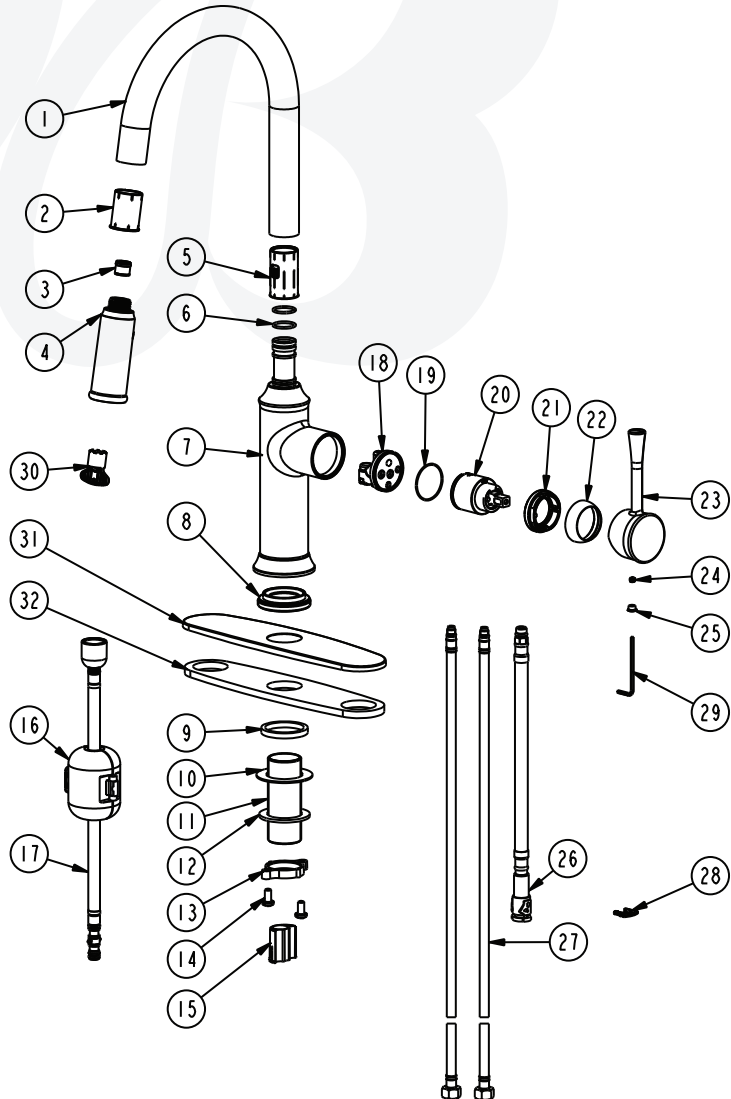

K1983601-BA, K1983602-BA, K1983616-BA, K1983649-BA Pull down Kitchen Faucet

Description

ALBANY KITCHEN FAUCET

- Two setting pull down sprayer
- 360° swing angle, high arch spout
- Ceramic disc cartridge
- Braided hoses with 3/8" compression nuts
- 1.8 GPM
- Deck Plate Included

Colors / Finishes

- K1983601-BA** Chrome
- K1983602-BA** PVD Satin Nickel
- K1983616-BA** PVD Satin Brass
- K1983649-BA** Matte Black

BREAK DOWN
Component Parts List

32	CTWP0349	PLATE	1
31	CTCT0168	FACE PLATE	1
30	CTQP0050	KEY	1
29	CCQT0002	HEX KEY	1
28	CTRP0102	C-RING	1
27	ATBP0613	HOSE	2
26	ATBP0557	HOSE	1
25	CTCP0689	CAP	1
24	CTST0084	SCREW	1
23	CTHZ0785	HANDLE	1
22	CTCP0366	COVER	1
21	CTKP0183	RETAINER	1
20	ATBA0285-XY2	CARTRIDGE	1
19	CTRR0284	O-RING	1
18	CTDP0102	BASE SEAT	1
17	ATBP0635	HOSE	1
16	ATBQ0882	KEY BOLT	1
15	CTCP0494	SLEEVE	1
14	CTST0101	SCREW	2
13	CTNL0004	NUT	1
12	CTWT0053	WASHER	1
11	CTPLO003	SHANK	1
10	CTWR0115	WASHER	1
9	CTWP0346	WASHER	1
8	CTNP0078	NUT	1
7	CTY0053	BODY	1
6	CTRR0170	O-RING	2
5	CTCP0684	SLEEVE	1
4	ATBE0382	SHOWER HEAD	1
3	ATBA0263	Flow Regulators	1
2	CTCP0683	SLEEVE	1
1	CTPT0076	OUTLET	1
NO	PART	DESCRIPTION	QTY

Model Number	Type	Date
K1983601-BA, K1983602-BA, K1983616-BA, K1983649-BA	Kitchen Faucet	3/1/2023