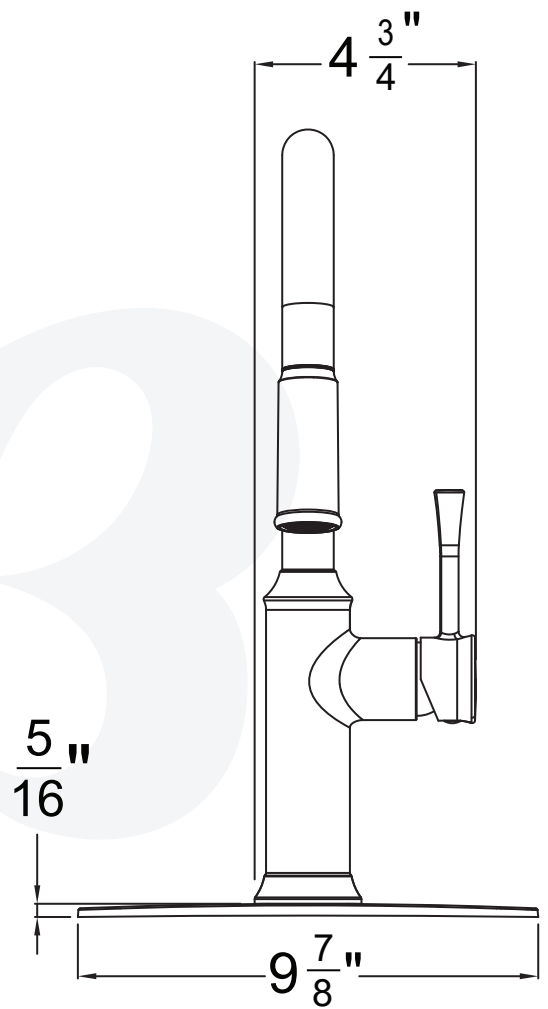

K1983601-BA, K1983602-BA, K1983616-BA, K1983649-BA Pull down Kitchen Faucet

Description

ALBANY KITCHEN FAUCET

- Two setting pull down sprayer
- 360° swing angle, high arch spout
- Ceramic disc cartridge
- Braided hoses with 3/8" compression nuts
- 1.8 GPM
- Deck Plate Included

Colors / Finishes

- K1983601-BA** Chrome
- K1983602-BA** PVD Satin Nickel
- K1983616-BA** PVD Satin Brass
- K1983649-BA** Matte Black

BREAK DOWN
Component Parts List

32	CTWP0349	PLATE	1
31	CTCT0168	FACE PLATE	1
30	CTQP0050	KEY	1
29	CCQT0002	HEX KEY	1
28	CTRP0102	C-RING	1
27	ATBP0613	HOSE	2
26	ATBP0557	HOSE	1
25	CTCP0689	CAP	1
24	CTST0084	SCREW	1
23	CTHZ0785	HANDLE	1
22	CTCP0366	COVER	1
21	CTKP0183	RETAINER	1
20	ATBA0285-XY2	CARTRIDGE	1
19	CTRR0284	O-RING	1
18	CTDP0102	BASE SEAT	1
17	ATBP0635	HOSE	1
16	ATBQ0882	KEY BOLT	1
15	CTCP0494	SLEEVE	1
14	CTST0101	SCREW	2
13	CTNL0004	NUT	1
12	CTWT0053	WASHER	1
11	CTPLO003	SHANK	1
10	CTWR0115	WASHER	1
9	CTWP0346	WASHER	1
8	CTNP0078	NUT	1
7	CTY0053	BODY	1
6	CTRR0170	O-RING	2
5	CTCP0684	SLEEVE	1
4	ATBE0382	SHOWER HEAD	1
3	ATBA0263	Flow Regulators	1
2	CTCP0683	SLEEVE	1
1	CTPT0076	OUTLET	1
NO	PART	DESCRIPTION	QTY