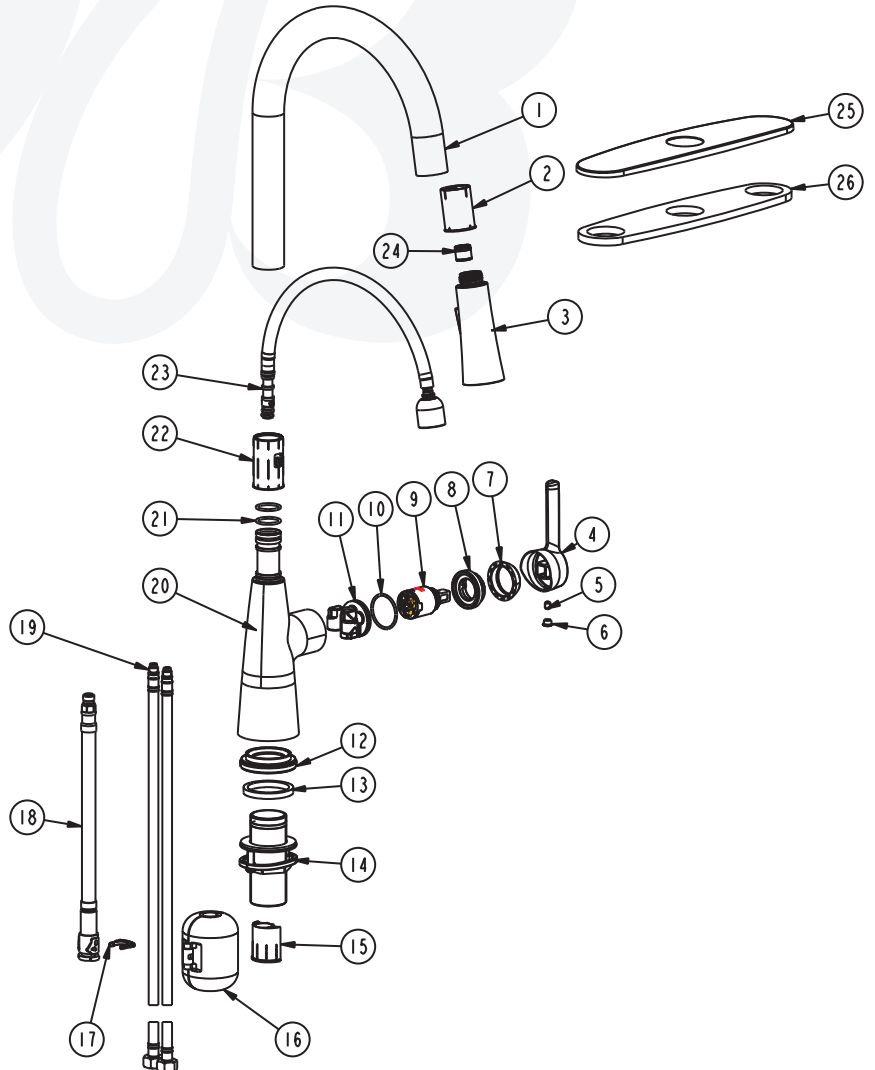

**K1983301-BD, K1983302-BD, K1983316-BD, K1983349-BD Pull down Kitchen Faucet**

Description

**VEZZO KITCHEN FAUCET**

- Pull down sprayer
- 360° swing angle, high arch spout
- Ceramic disc cartridge
- Braided hoses with 3/8" compression nuts
- 1.8 GPM
- Deck Plate Included

Colors / Finishes

- K1983301-BD** Chrome
- K1983302-BD** PVD Satin Nickel
- K1983316-BD** PVD Satin Brass
- K1983349-BD** Matte Black

BREAK DOWN

Component Parts List

26	CTWP0349	WASHER	1
25	CTCT0168	PLATE	1
24	ATBA0263	STOP VALVE	1
23	ATBP0635	HOSE	1
22	CTCP0684	TUBE	1
21	CTRR0170	O RING	2
20	CTYZ0051	BODY	1
19	ATBP0613	HOSE	2
18	ATBP0379	HOSE	1
17	CTRP0102	CLIP	1
16	ATBQ0882	WEIGHT	1
15	CTCP0494	TUBE	1
14	ATBQ1044	INSTALLTION	1
13	CTWP0346	WASHER	1
12	CTNP0078	NUT	1
11	CTDP0103	BASE SEAT	1
10	CTRR0051	O RING	1
9	ATBA0163	CARTRIDGE	1
8	CTKP0185	LOCK NUT	1
7	CTCP0330	COVER	1
6	CTCP0689	CAP	1
5	CTST0117	SCREW	1
4	CTHZ0783	HANDLE	1
3	ATBE0385	SPRAYER	1
2	CTCP0683	TUBE	1
1	CTPT0078	TUBE	1
NO.	Drawing No.	Part Description	QTY

Model Number	Type	Date
K1983301-BD, K1983302-BD, K1983316-BD, K1983349-BD	Kitchen Faucet	3/1/2023