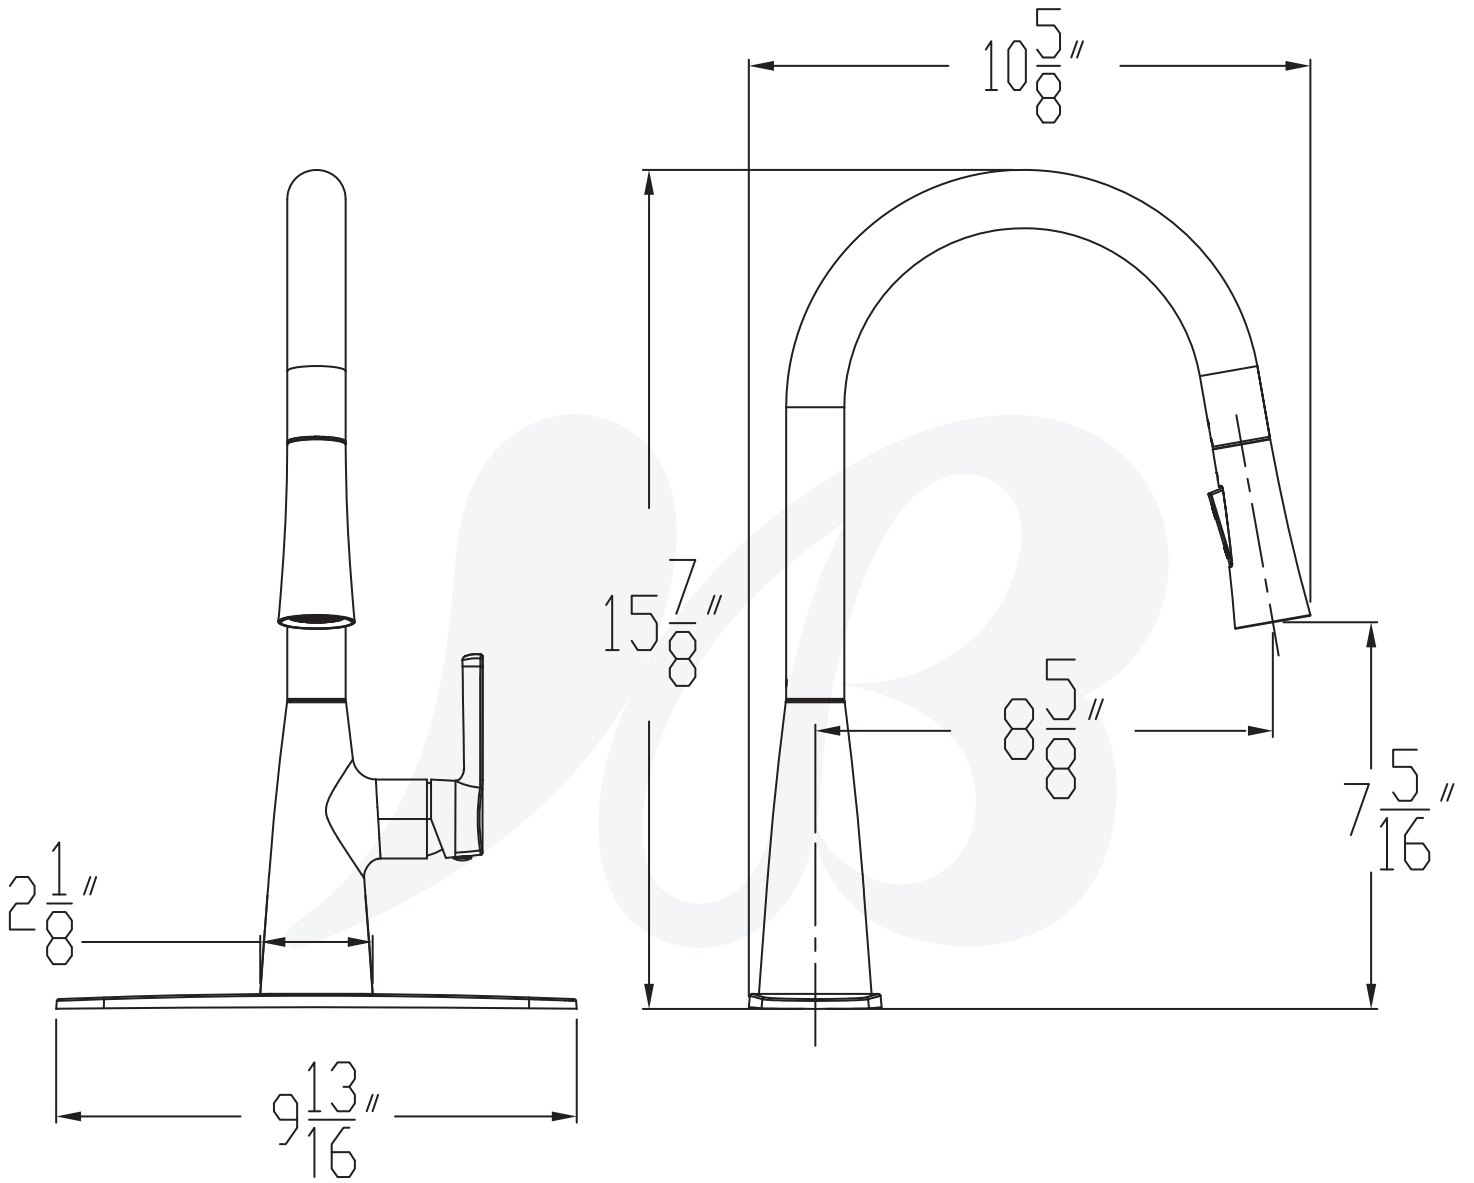

**K1983301-BD, K1983302-BD, K1983316-BD, K1983349-BD Pull down Kitchen Faucet**

Description

**VEZZO KITCHEN FAUCET**

- Pull down sprayer
- 360° swing angle, high arch spout
- Ceramic disc cartridge
- Braided hoses with 3/8" compression nuts
- 1.8 GPM
- Deck Plate Included

Colors / Finishes

- K1983301-BD** Chrome
- K1983302-BD** PVD Satin Nickel
- K1983316-BD** PVD Satin Brass
- K1983349-BD** Matte Black

BREAK DOWN

Component Parts List

26	CTWP0349	WASHER	1
25	CTCT0168	PLATE	1
24	ATBA0263	STOP VALVE	1
23	ATBP0635	HOSE	1
22	CTCP0684	TUBE	1
21	CTRR0170	O RING	2
20	CTYZ0051	BODY	1
19	ATBP0613	HOSE	2
18	ATBP0379	HOSE	1
17	CTRP0102	CLIP	1
16	ATBQ0882	WEIGHT	1
15	CTCP0494	TUBE	1
14	ATBQ1044	INSTALLTION	1
13	CTWP0346	WASHER	1
12	CTNP0078	NUT	1
11	CTDP0103	BASE SEAT	1
10	CTRR0051	O RING	1
9	ATBA0163	CARTRIDGE	1
8	CTKP0185	LOCK NUT	1
7	CTCP0330	COVER	1
6	CTCP0689	CAP	1
5	CTST0117	SCREW	1
4	CTHZ0783	HANDLE	1
3	ATBE0385	SPRAYER	1
2	CTCP0683	TUBE	1
1	CTPT0078	TUBE	1
NO.	Drawing No.	Part Description	QTY

Model Number	Type	Date
K1983301-BD, K1983302-BD, K1983316-BD, K1983349-BD	Kitchen Faucet	3/1/2023