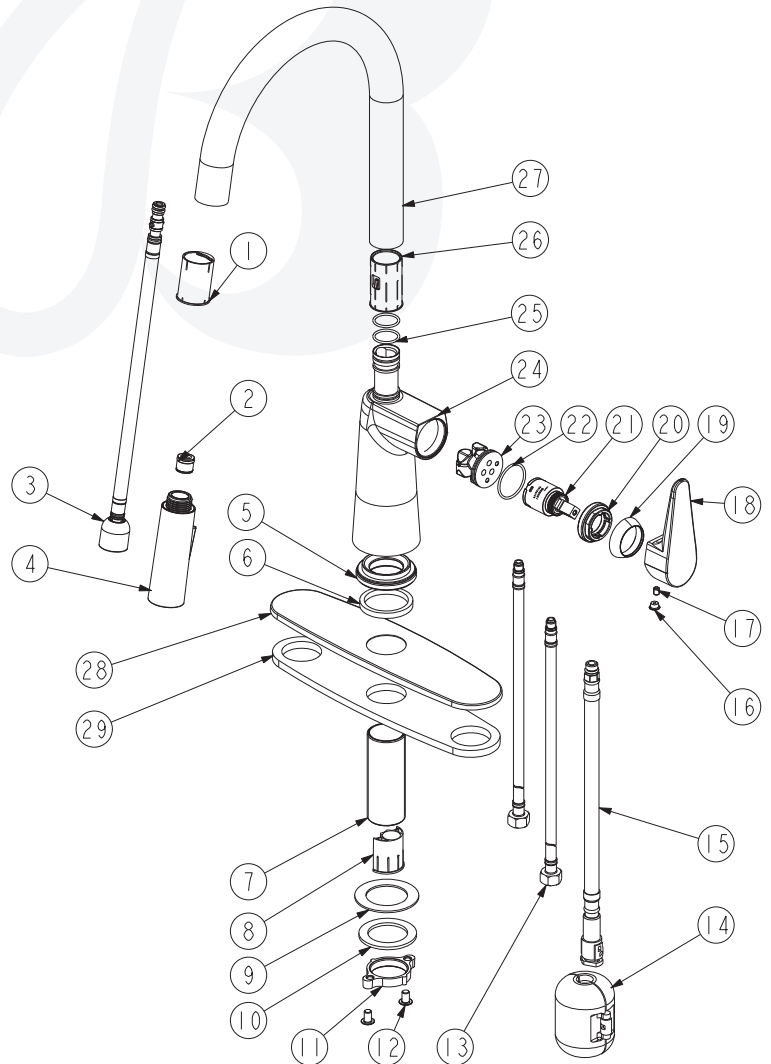

**K1983201-YU, K1983202-YU, K1983216-YU, K1983249-YU Pull down Kitchen Faucet**

Description

**LOMA KITCHEN FAUCET**

- Two setting sprayer
- 360° swing angle
- Ceramic disc cartridge
- Braided hoses with 3/8" compression nuts
- 1.8 GPM
- Deck Plate Included

Colors / Finishes

- K1983201-YU** Chrome
- K1983202-YU** PVD Satin Nickel
- K1983216-YU** PVD Satin Brass
- K1983249-YU** Matte Black

BREAK DOWN

Component Parts List

29	CTWP0349	PLATE	1
28	CTCT0168	FACE PLATE	1
27	CTPT0078	OUTLET	1
26	CTCP0684	SLEEVE	1
25	CTRR0170	O-RING	2
24	CTYZ0050	BODY	1
23	CTDP0103	BASE SEAT	1
22	CTRR0051	O-RING	1
21	ATBA0163	CARTRIDGE	1
20	CTKP0185	RETAINER	1
19	CTCP0330	COVER	1
18	CTHZ0778	HANDLE	1
17	CTST0117	SCREW	1
16	CTCP0689	CAP	1
15	ATBP0557	HOSE	1
14	ATBQ0882	KEY BOLT	1
13	ATBP0613	HOSE	2
12	CTST0101	SCREW	2
11	CTNL0004	NUT	1
10	CTWT0053	WASHER	1
9	CTWR0115	WASHER	1
8	CTCP0494	SLEEVE	1
7	CTPL0003	SHANK	1
6	CTWP0346	WASHER	1
5	CTNP0078	NUT	1
4	ATBE0378	SHOWER HEAD	1
3	ATBP0635	HOSE	1
2	ATBA0263	Flow Regulators	1
1	CTCP0683	SLEEVE	1
NO.	Drawing No.	Part Description	Quantity

Model Number	Type	Date
K1983201-YU, K1983202-YU, K1983216-YU, K1983249-YU	Kitchen Faucet	3/1/2023