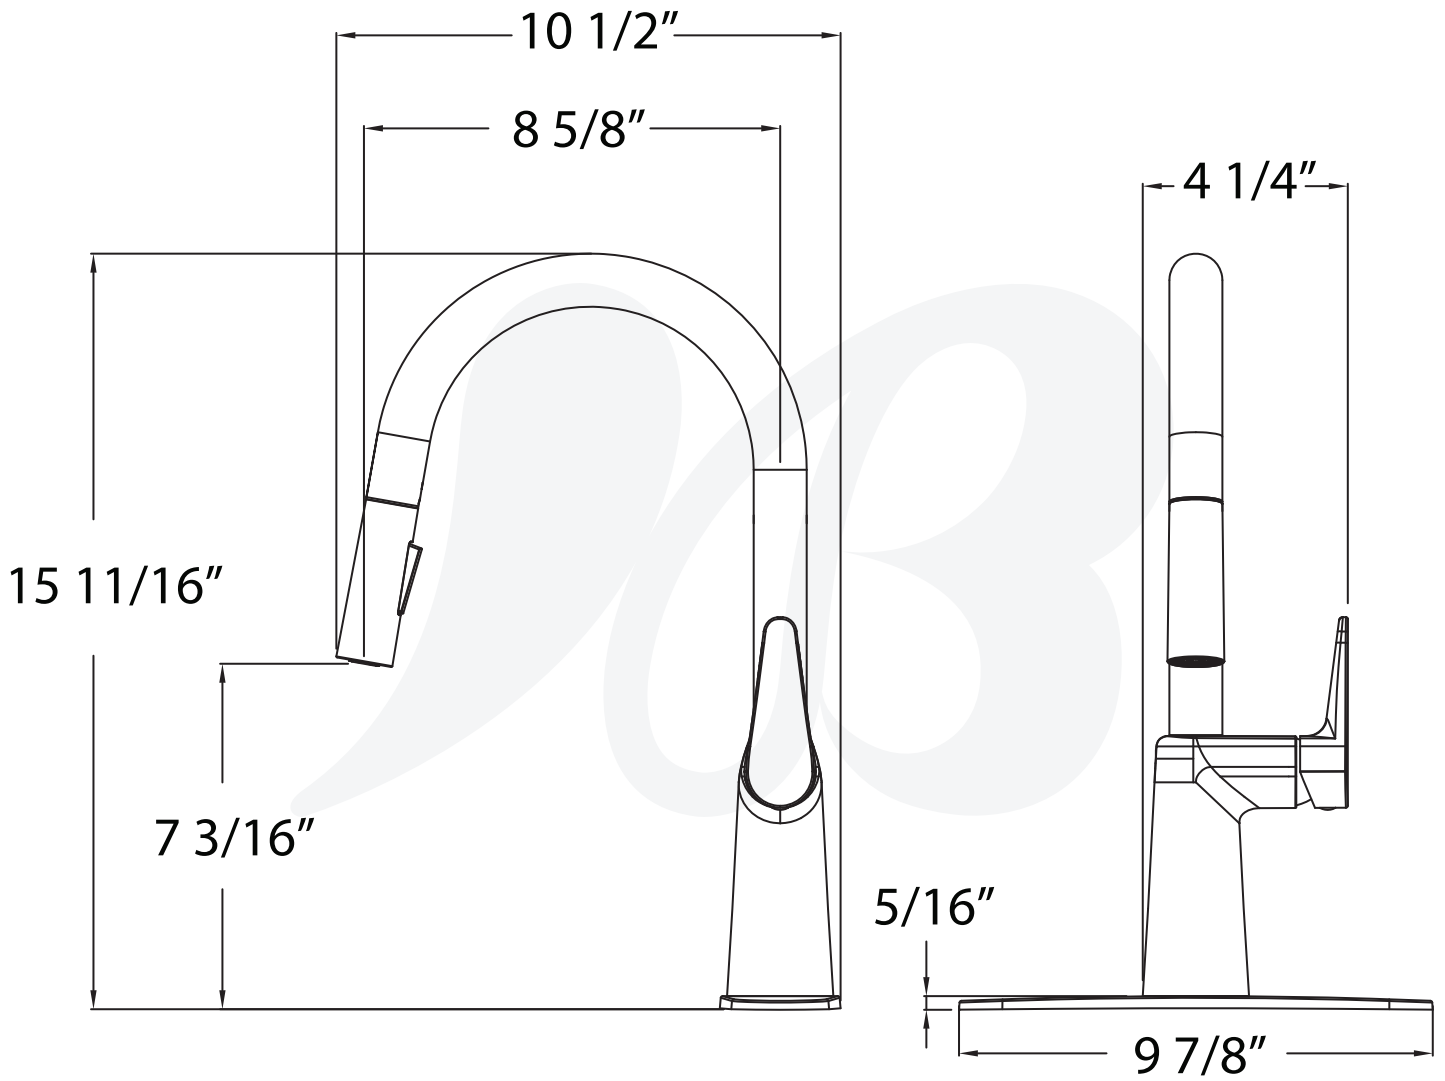

**K1983201-YU, K1983202-YU, K1983216-YU, K1983249-YU Pull down Kitchen Faucet**

Description

**LOMA KITCHEN FAUCET**

- Two setting sprayer
- 360° swing angle
- Ceramic disc cartridge
- Braided hoses with 3/8" compression nuts
- 1.8 GPM
- Deck Plate Included

Colors / Finishes

- K1983201-YU** Chrome
- K1983202-YU** PVD Satin Nickel
- K1983216-YU** PVD Satin Brass
- K1983249-YU** Matte Black

BREAK DOWN

Component Parts List

29	CTWP0349	PLATE	1
28	CTCT0168	FACE PLATE	1
27	CTPT0078	OUTLET	1
26	CTCP0684	SLEEVE	1
25	CTRR0170	O-RING	2
24	CTYZ0050	BODY	1
23	CTDP0103	BASE SEAT	1
22	CTRR0051	O-RING	1
21	ATBA0163	CARTRIDGE	1
20	CTKP0185	RETAINER	1
19	CTCP0330	COVER	1
18	CTHZ0778	HANDLE	1
17	CTST0117	SCREW	1
16	CTCP0689	CAP	1
15	ATBP0557	HOSE	1
14	ATBQ0882	KEY BOLT	1
13	ATBP0613	HOSE	2
12	CTST0101	SCREW	2
11	CTNL0004	NUT	1
10	CTWT0053	WASHER	1
9	CTWR0115	WASHER	1
8	CTCP0494	SLEEVE	1
7	CTPL0003	SHANK	1
6	CTWP0346	WASHER	1
5	CTNP0078	NUT	1
4	ATBE0378	SHOWER HEAD	1
3	ATBP0635	HOSE	1
2	ATBA0263	Flow Regulators	1
1	CTCP0683	SLEEVE	1
NO.	Drawing No.	Part Description	Quantity