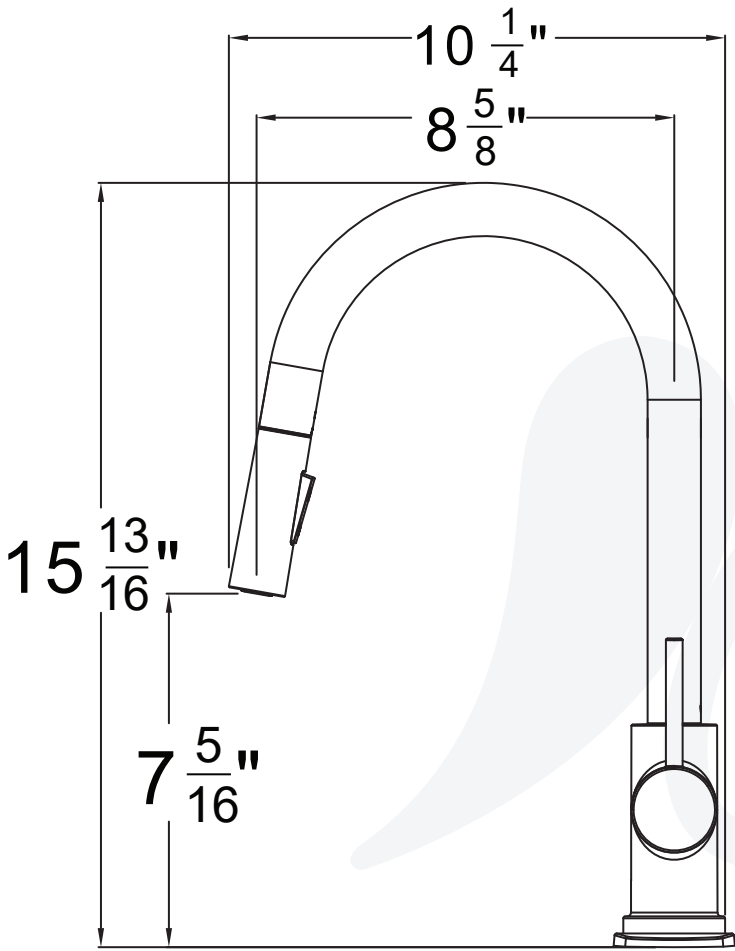

K1960701-YU, K1960702-YU, K1960749-YU Pull down Kitchen Faucet

Description

EURO ARC - KITCHEN FAUCET

- Pull down sprayer
- 360° swing angle spout
- Ceramic disc cartridge
- Braided hoses with 3/8" compression nuts
- 1.8 GPM
- Deck Plate Included

Colors / Finishes

- K1960701-YU** Chrome
- K1960702-YU** PVD Satin Nickel
- K1960749-YU** Matte Black

BREAK DOWN

Component Parts List

32	ATBP0613	HOSE	2
31	CTRP0102	C-RING	1
30	ATBP0379	HOSE	1
29	CTHZ0281	HANDLE	1
28	CTST0117	SCREW	1
27	CTCP0072	CAP	1
26	CCQT0002	SPANNER	1
25	CTCP0366	COVER	1
24	CTKP0183	THREADED SLEEVE	1
23	ATBA0285-XY2	CARTRIDGE	1
22	CTRR0284	O-RING	1
21	CTDP0102	BASE SEAT	1
20	CTWP0349	PACKING	1
19	CTCT0168	FACE PLATE	1
18	CTST0101	SCREW	2
17	CTNL0004	NUT	1
16	CTWT0053	PACKING	1
15	CTWR0115	WASHER	1
14	CTCP0494	PLASTIC SLEEVE	1
13	CTPL0003	SHANK	1
12	CTWP0346	WASHER	1
11	CTNP0078	NUT	1
10	CTYZ0048	BODY	1
9	CTRR0170	O-RING	2
8	CTCP0684	PLASTIC SLEEVE	1
7	ATBQ0882	KEY BOLT	1
6	ATBP0635	HOSE	1
5	CTQP0050	BUBBLER TOOL	1
4	ATBE0378	SHOWER	1
3	ATBA0263	CHECKSTOP	1
2	CTCP0683	PLASTIC SLEEVE	1
1	CTPT0074	ELBOW	1
NO.	Drawing No.	Part Description	Quantity