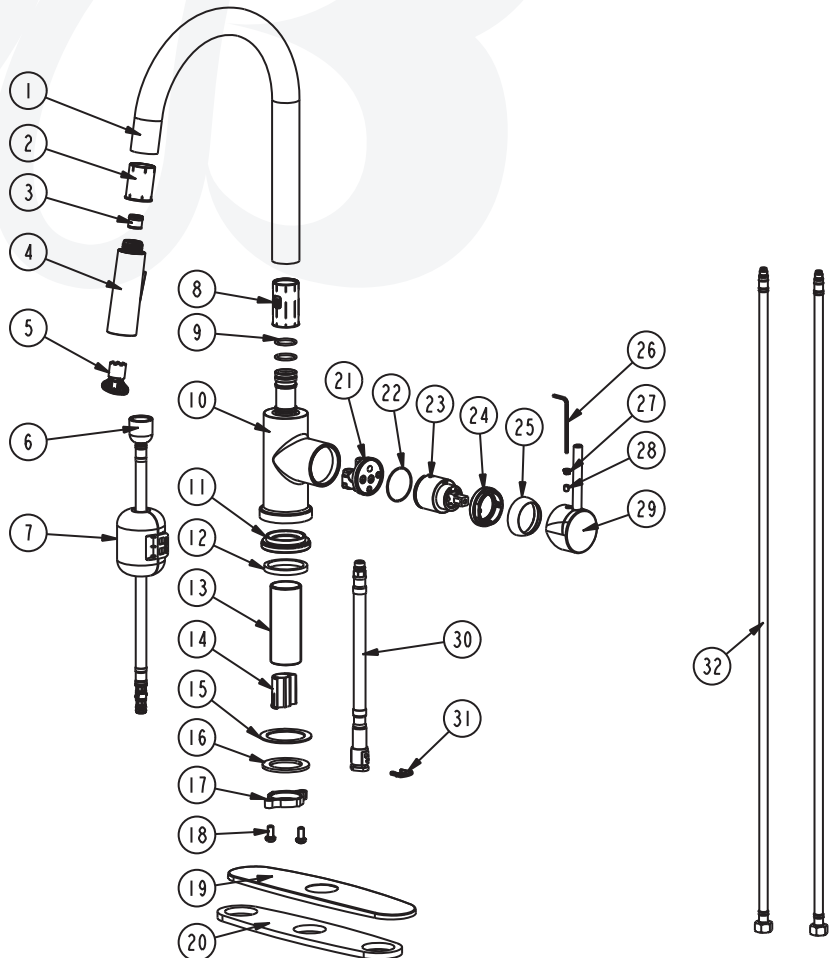

K1960701-YU, K1960702-YU, K1960749-YU Pull down Kitchen Faucet

Description

EURO ARC - KITCHEN FAUCET

- Pull down sprayer
- 360° swing angle spout
- Ceramic disc cartridge
- Braided hoses with 3/8" compression nuts
- 1.8 GPM
- Deck Plate Included

• K1960701-YU

Standards

- Certified with IAPMO UPC/cUPC
- California AB100 Complaint
- ADA Accessibility Guidelines for Buildings and Facilities - 427.4 Controlled Mechanisms
- CALGreen compliant

CALGreen

Colors / Finishes

- K1960701-YU** Chrome
- K1960702-YU** PVD Satin Nickel
- K1960749-YU** Matte Black

BREAK DOWN

Component Parts List

32	ATBP0613	HOSE	2
31	CTRP0102	C-RING	1
30	ATBP0379	HOSE	1
29	CTHZ0281	HANDLE	1
28	CTST0117	SCREW	1
27	CTCP0072	CAP	1
26	CCQT0002	SPANNER	1
25	CTCP0366	COVER	1
24	CTKP0183	THREADED SLEEVE	1
23	ATBA0285-XY2	CARTRIDGE	1
22	CTRR0284	O-RING	1
21	CTDP0102	BASE SEAT	1
20	CTWP0349	PACKING	1
19	CTCT0168	FACE PLATE	1
18	CTST0101	SCREW	2
17	CTNL0004	NUT	1
16	CTWT0053	PACKING	1
15	CTWR0115	WASHER	1
14	CTCP0494	PLASTIC SLEEVE	1
13	CTPL0003	SHANK	1
12	CTWP0346	WASHER	1
11	CTNP0078	NUT	1
10	CTYZ0048	BODY	1
9	CTRR0170	O-RING	2
8	CTCP0684	PLASTIC SLEEVE	1
7	ATBQ0882	KEY BOLT	1
6	ATBP0635	HOSE	1
5	CTQP0050	BUBBLER TOOL	1
4	ATBE0378	SHOWER	1
3	ATBA0263	CHECKSTOP	1
2	CTCP0683	PLASTIC SLEEVE	1
1	CTPT0074	ELBOW	1
NO.	Drawing No.	Part Description	Quantity

Model Number	Type	Date
K1960701-YU, K1960702-YU, K1960749-YU	Kitchen Faucet	3/1/2023