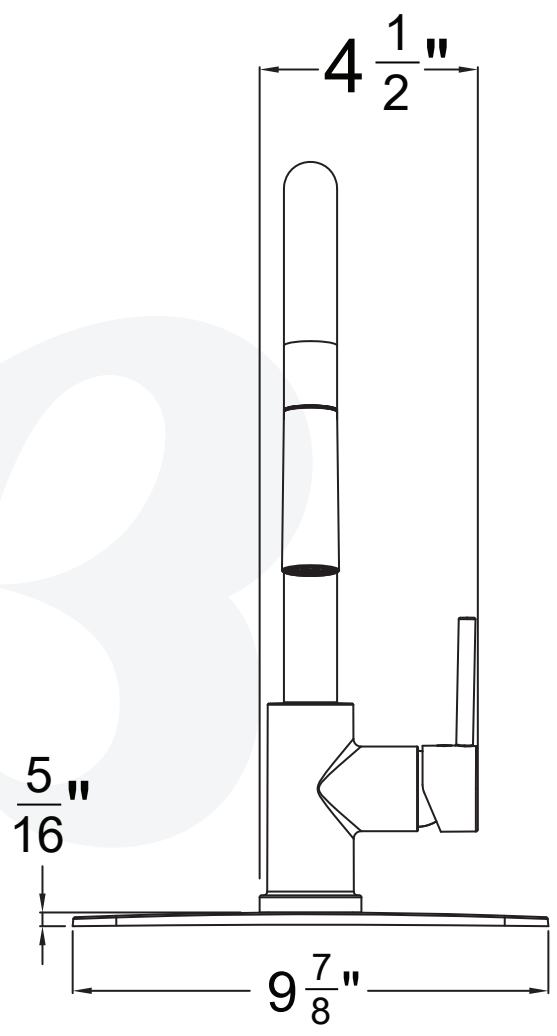

K1960701-YU, K1960702-YU, K1960749-YU Pull down Kitchen Faucet

Description

EURO ARC - KITCHEN FAUCET

- Pull down sprayer
- 360° swing angle spout
- Ceramic disc cartridge
- Braided hoses with 3/8" compression nuts
- 1.8 GPM
- Deck Plate Included

Colors / Finishes

- K1960701-YU** Chrome
- K1960702-YU** PVD Satin Nickel
- K1960749-YU** Matte Black

BREAK DOWN

Component Parts List

32	ATBP0613	HOSE	2
31	CTRP0102	C-RING	1
30	ATBP0379	HOSE	1
29	CTHZ0281	HANDLE	1
28	CTST0117	SCREW	1
27	CTCP0072	CAP	1
26	CCQT0002	SPANNER	1
25	CTCP0366	COVER	1
24	CTKP0183	THREADED SLEEVE	1
23	ATBA0285-XY2	CARTRIDGE	1
22	CTRR0284	O-RING	1
21	CTDP0102	BASE SEAT	1
20	CTWP0349	PACKING	1
19	CTCT0168	FACE PLATE	1
18	CTST0101	SCREW	2
17	CTNL0004	NUT	1
16	CTWT0053	PACKING	1
15	CTWR0115	WASHER	1
14	CTCP0494	PLASTIC SLEEVE	1
13	CTPL0003	SHANK	1
12	CTWP0346	WASHER	1
11	CTNP0078	NUT	1
10	CTYZ0048	BODY	1
9	CTRR0170	O-RING	2
8	CTCP0684	PLASTIC SLEEVE	1
7	ATBQ0882	KEY BOLT	1
6	ATBP0635	HOSE	1
5	CTQP0050	BUBBLER TOOL	1
4	ATBE0378	SHOWER	1
3	ATBA0263	CHECKSTOP	1
2	CTCP0683	PLASTIC SLEEVE	1
1	CTPT0074	ELBOW	1
NO.	Drawing No.	Part Description	Quantity