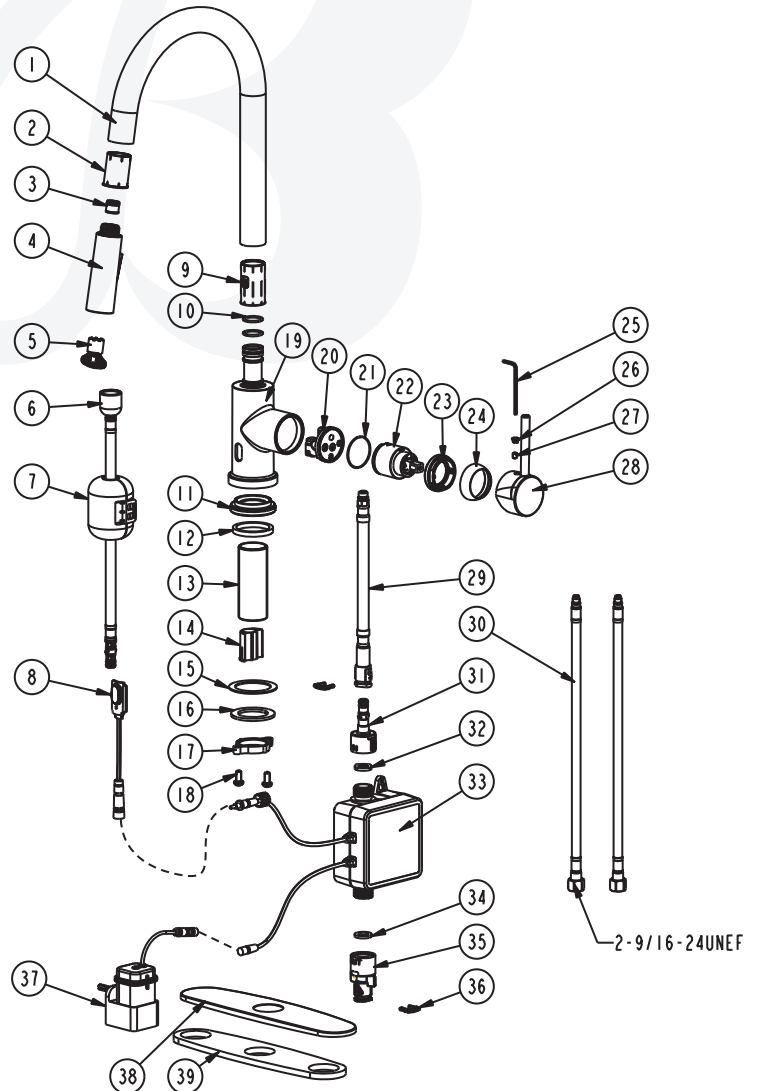

**K1960701-RYU, K1960702-RYU, K1960749-RYU Pull down Kitchen Faucet**

**Description**

**EURO ARC IS SENSOR KITCHEN FAUCET**

- Pull down sprayer
- 360° swing angle spout
- Ceramic disc cartridge
- Braided hoses with 3/8" compression nuts
- 1.8 GPM

- Deck Plate Included

• K1960701-RYU

**Standards**

- Certified with IAPMO UPC/cUPC
- California AB100 Complaint
- ADA Accessibility Guidelines for Buildings and Facilities - 427.4 Controlled Mechanisms
- CALGreen compliant

CALGreen

**Colors / Finishes**

- K1960701-RYU** Chrome
- K1960702-RYU** PVD Satin Nickel
- K1960749-RYU** Matte Black

**BREAK DOWN**  
**Component Parts List**

39	CTWP0349	PACKING	1
38	CTCT0168	FACE PLATE	1
37	AUBQ0021	ELECTRONIC	1
36	CTRP0102	C-RING	2
35	ATBQ1031	ADAPTER	1
34	CTWR0341	WASHER	1
33	AUBA0044	CONTROL BOX	1
32	CTWR0430	WASHER	1
31	ATBQ1032	ADAPTER	1
30	ATBP1079	INLET HOSE	2
29	ATBP0379	HOSE	1
28	CTH20281	HANDLE	1
27	CTST0117	SCREW	1
26	CTCP0072	CAP	1
25	CCQT0002	SPANNER	1
24	CTCP0366	COVER	1
23	CTKP0183	THREADED SLEEVE	1
22	ATBA0285-XY2	CARTRIDGE	1
21	CTRR0284	O-RING	1
20	CTDP0102	BASE SEAT	1
19	CTY20049	BODY	1
18	CTST0101	SCREW	2
17	CTNL0004	NUT	1
16	CTWT0053	PACKING	1
15	CTWR0115	WASHER	1
14	CTCP0494	PLASTIC SLEEVE	1
13	CTPL0003	SHANK	1
12	CTWP0346	WASHER	1
11	CTNP0078	NUT	1
10	CTRR0170	O-RING	2
9	CTCP0684	PLASTIC SLEEVE	1
8	AUBJ0073	INDUCTION EYE	1
7	ATBQ0882	KEY BOLT	1
6	ATBP0635	HOSE	1
5	CTOP0050	BUBBLER TOOL	1
4	ATBE0378	SHOWER	1
3	ATBA0263	CHECKSTOP	1
2	CTCP0683	PLASTIC SLEEVE	1
1	CTPT0074	ELBOW	1
NO.	Drawing No.	Part Description	Quantity

Model Number	Type	Date
K1960701-RYU, K1960702-RYU, K1960749-RYU	Kitchen Faucet	3/1/2023