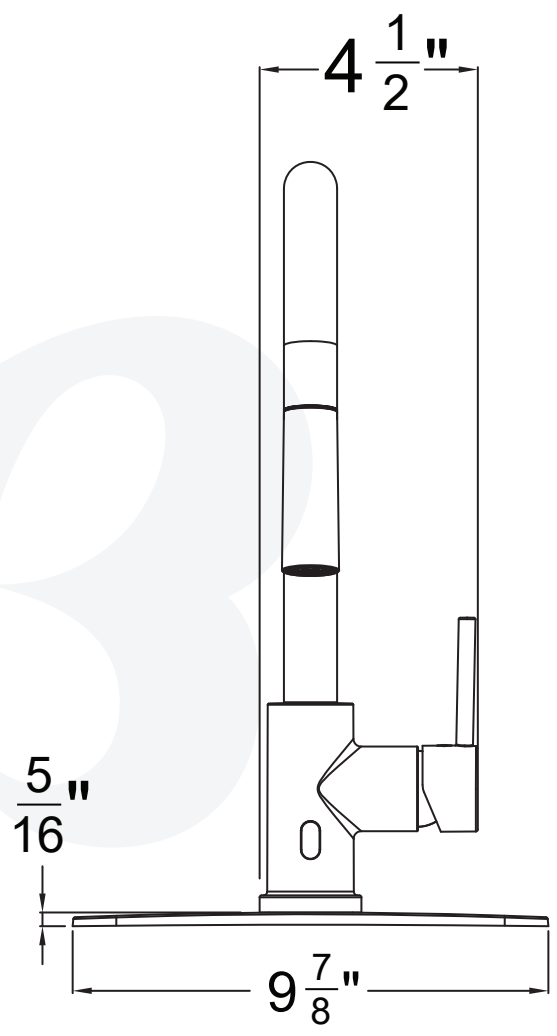

CALGreen

**Colors / Finishes**

- K1960701-RYU** Chrome
- K1960702-RYU** PVD Satin Nickel
- K1960749-RYU** Matte Black

**BREAK DOWN**  
**Component Parts List**

39	CTWP0349	PACKING	1
38	CTCT0168	FACE PLATE	1
37	AUBQ0021	ELECTRONIC	1
36	CTRP0102	C-RING	2
35	ATBQ1031	ADAPTER	1
34	CTWR0341	WASHER	1
33	AUBA0044	CONTROL BOX	1
32	CTWR0430	WASHER	1
31	ATBQ1032	ADAPTER	1
30	ATBP1079	INLET HOSE	2
29	ATBP0379	HOSE	1
28	CTH20281	HANDLE	1
27	CTST0117	SCREW	1
26	CTCP0072	CAP	1
25	CCQT0002	SPANNER	1
24	CTCP0366	COVER	1
23	CTKP0183	THREADED SLEEVE	1
22	ATBA0285-XY2	CARTRIDGE	1
21	CTRR0284	O-RING	1
20	CTDP0102	BASE SEAT	1
19	CTY20049	BODY	1
18	CTST0101	SCREW	2
17	CTNL0004	NUT	1
16	CTWT0053	PACKING	1
15	CTWR0115	WASHER	1
14	CTCP0494	PLASTIC SLEEVE	1
13	CTPL0003	SHANK	1
12	CTWP0346	WASHER	1
11	CTNP0078	NUT	1
10	CTRR0170	O-RING	2
9	CTCP0684	PLASTIC SLEEVE	1
8	AUBJ0073	INDUCTION EYE	1
7	ATBQ0882	KEY BOLT	1
6	ATBP0635	HOSE	1
5	CTOP0050	BUBBLER TOOL	1
4	ATBE0378	SHOWER	1
3	ATBA0263	CHECKSTOP	1
2	CTCP0683	PLASTIC SLEEVE	1
1	CTPT0074	ELBOW	1
NO.	Drawing No.	Part Description	Quantity