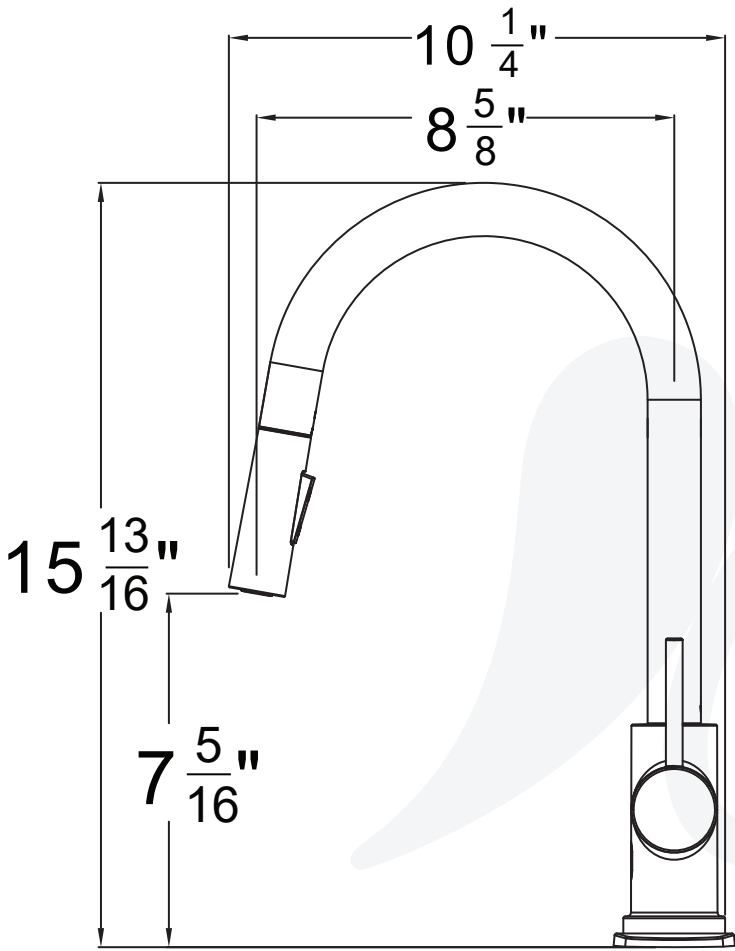

**K1960701-RYU, K1960702-RYU, K1960749-RYU Pull down Kitchen Faucet**

**Description**

**EURO ARC IS SENSOR KITCHEN FAUCET**

- Pull down sprayer
- 360° swing angle spout
- Ceramic disc cartridge
- Braided hoses with 3/8" compression nuts
- 1.8 GPM

- Deck Plate Included

• K1960701-RYU

**Standards**

- Certified with IAPMO UPC/cUPC
- California AB100 Complaint
- ADA Accessibility Guidelines for Buildings and Facilities - 427.4 Controlled Mechanisms
- CALGreen compliant

CALGreen

**Colors / Finishes**

- K1960701-RYU** Chrome
- K1960702-RYU** PVD Satin Nickel
- K1960749-RYU** Matte Black

**BREAK DOWN**  
**Component Parts List**

39	CTWP0349	PACKING	1
38	CTCT0168	FACE PLATE	1
37	AUBQ0021	ELECTRONIC	1
36	CTRP0102	C-RING	2
35	ATBQ1031	ADAPTER	1
34	CTWR0341	WASHER	1
33	AUBA0044	CONTROL BOX	1
32	CTWR0430	WASHER	1
31	ATBQ1032	ADAPTER	1
30	ATBP1079	INLET HOSE	2
29	ATBP0379	HOSE	1
28	CTH20281	HANDLE	1
27	CTST0117	SCREW	1
26	CTCP0072	CAP	1
25	CCQT0002	SPANNER	1
24	CTCP0366	COVER	1
23	CTKP0183	THREADED SLEEVE	1
22	ATBA0285-XY2	CARTRIDGE	1
21	CTRR0284	O-RING	1
20	CTDP0102	BASE SEAT	1
19	CTY20049	BODY	1
18	CTST0101	SCREW	2
17	CTNL0004	NUT	1
16	CTWT0053	PACKING	1
15	CTWR0115	WASHER	1
14	CTCP0494	PLASTIC SLEEVE	1
13	CTPL0003	SHANK	1
12	CTWP0346	WASHER	1
11	CTNP0078	NUT	1
10	CTRR0170	O-RING	2
9	CTCP0684	PLASTIC SLEEVE	1
8	AUBJ0073	INDUCTION EYE	1
7	ATBQ0882	KEY BOLT	1
6	ATBP0635	HOSE	1
5	CTOP0050	BUBBLER TOOL	1
4	ATBE0378	SHOWER	1
3	ATBA0263	CHECKSTOP	1
2	CTCP0683	PLASTIC SLEEVE	1
1	CTPT0074	ELBOW	1
NO.	Drawing No.	Part Description	Quantity