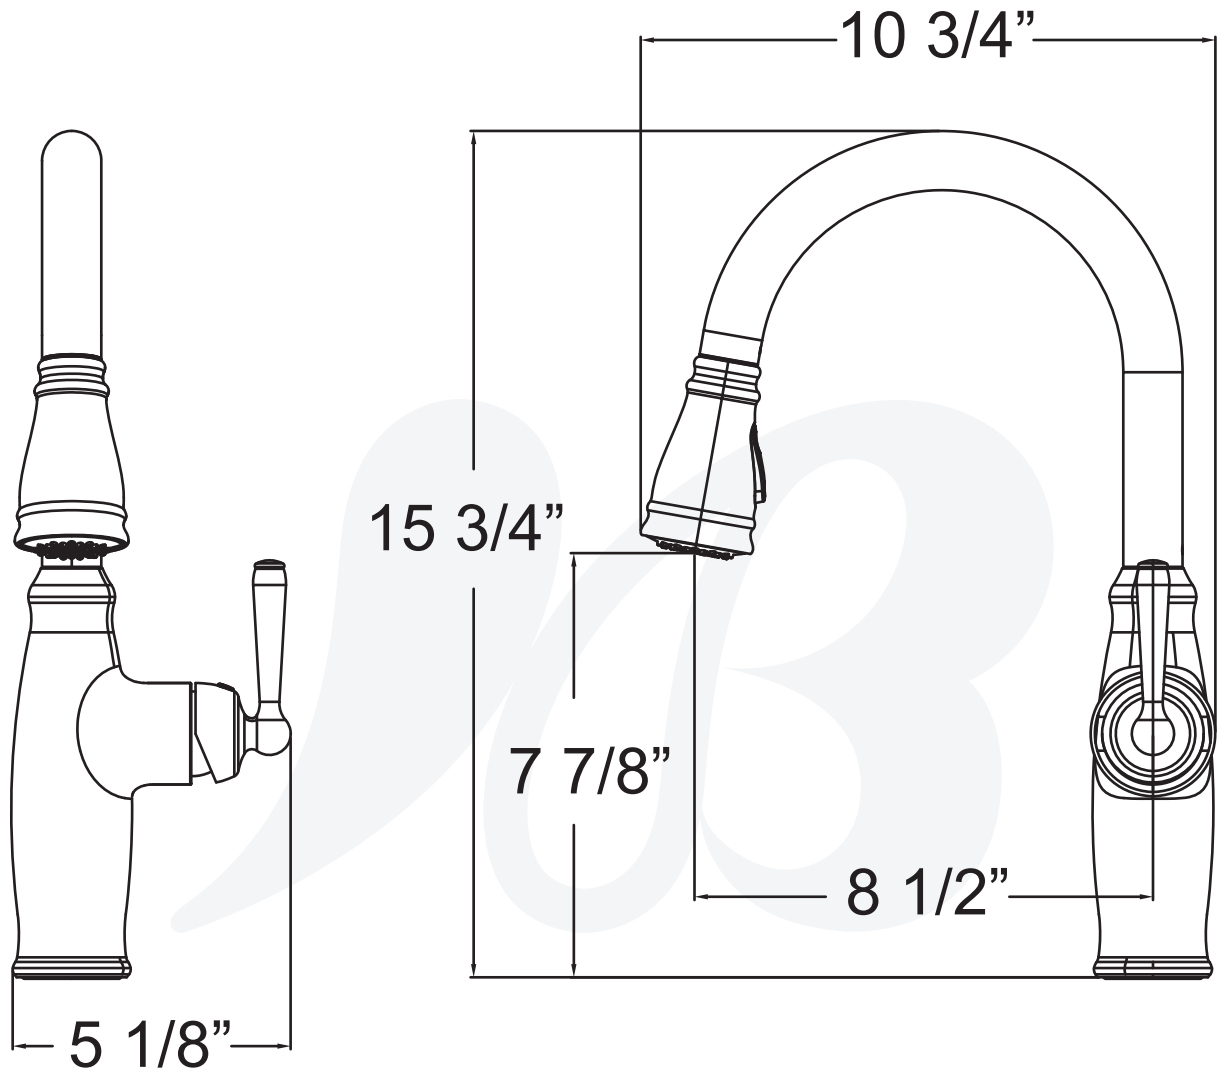

K1911001-BM8, K1911002-BM8, K1911049-BM8 Pull down Kitchen Faucet

**Description**

WOODBURY KITCHEN FAUCET

- Two setting pull down sprayer
- 360° swing angle spout
- Ceramic disc cartridge
- Braided hoses with 3/8" compression nuts
- Quick install mounting nut
- 1.8 GPM
- Deck Plate Included

- K1911001-BM8 Chrome
- K1911002-BM8 PVD Satin Nickel
- K1911049-BM8 Matte Black

**BREAK DOWN**

Component Parts List

NO.	Part Desc	Qty
01	Cartridge	1
02	Sprayer	1
03	Handle assembly	1
04	Counter weight	1