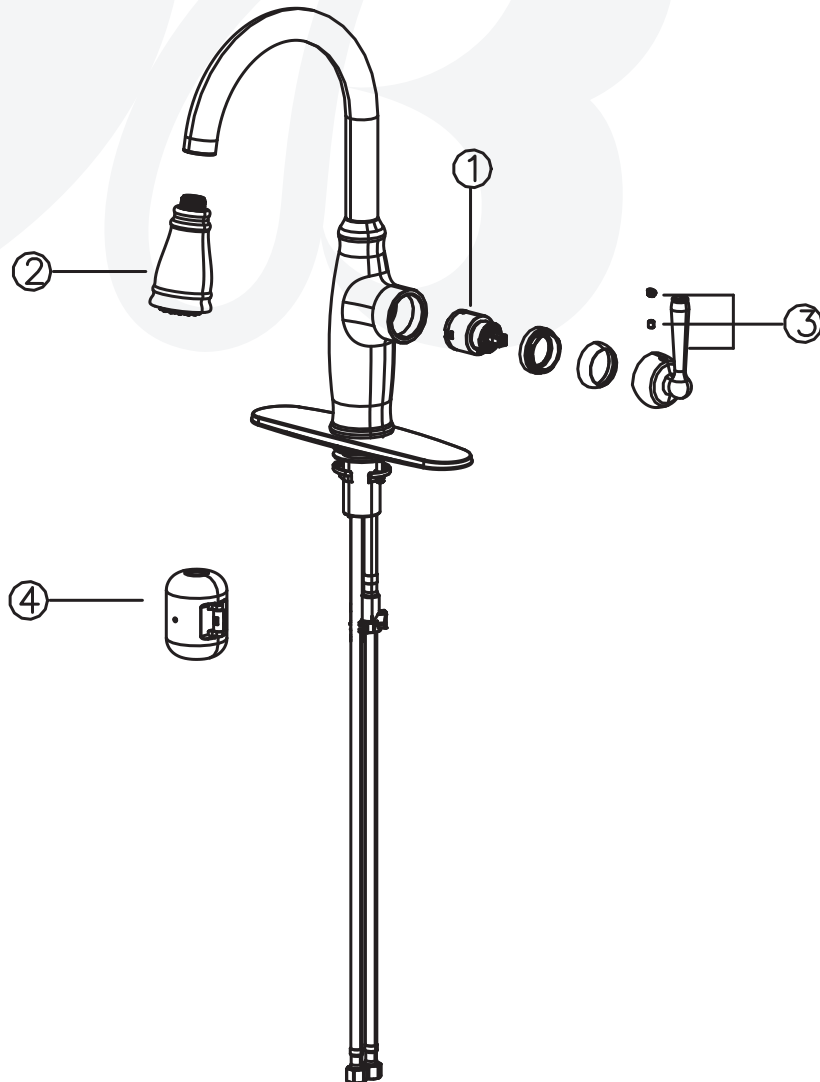

K1911001-BM8, K1911002-BM8, K1911049-BM8 Pull down Kitchen Faucet

**Description**

WOODBURY KITCHEN FAUCET

- Two setting pull down sprayer
- 360° swing angle spout
- Ceramic disc cartridge
- Braided hoses with 3/8" compression nuts
- Quick install mounting nut
- 1.8 GPM
- Deck Plate Included

- K1911001-BM8 Chrome
- K1911002-BM8 PVD Satin Nickel
- K1911049-BM8 Matte Black

**BREAK DOWN**

Component Parts List

NO.	Part Desc	Qty
01	Cartridge	1
02	Sprayer	1
03	Handle assembly	1
04	Counter weight	1

Model Number	Type	Date
K1911001-BM8, K1911002-BM8, K1911049-BM8	Kitchen Faucet	3/11/2026