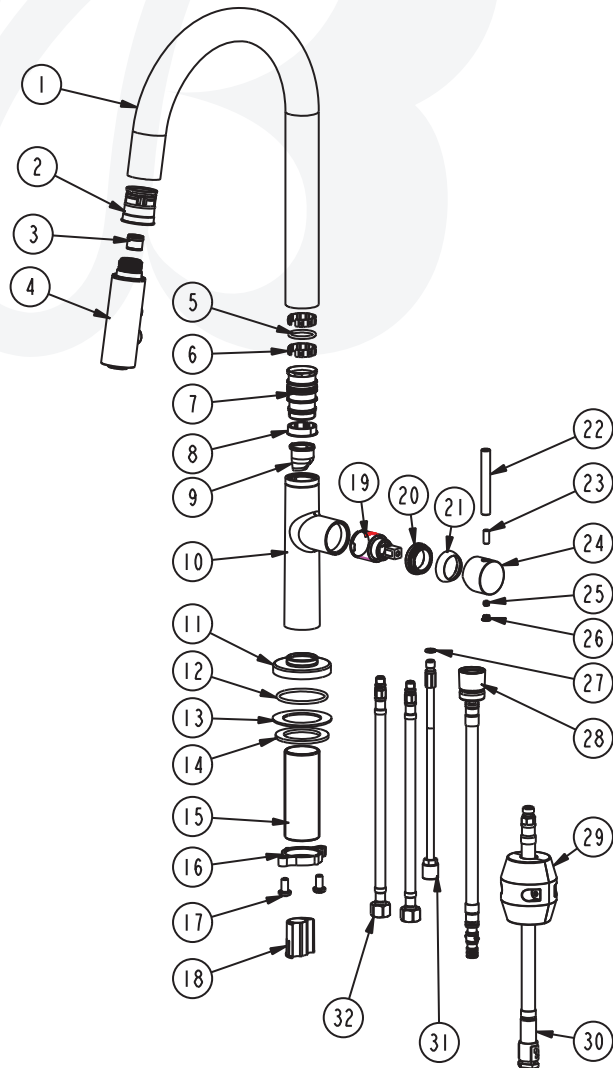

**K1830401-J, K1830402-J, K1830449-J - Pull Down Kitchen Faucet**

**Description**

**CEVI KITCHEN FAUCET**

- Two setting pull down sprayer
- 360° swing angle spout
- Ceramic disc cartridge
- Braided hoses with 3/8" compression nuts
- 1.8 GPM
- Deck Plate Included

**Colors / Finishes**

- K1830401-J** Chrome
- K1830402-J** PVD Satin Nickel
- K1830449-J** Matte Black

**BREAK DOWN**

**Component Parts List**

32	ATBP1039	2
31	ATBP0447	1
30	ATBP0379	1
29	ATBQ0618	1
28	ATBP0436	1
27	CTRR0182	1
26	CTCP0072	1
25	CTST0084	1
24	CTHB0391	1
23	CTST0139	1
22	CTHB0355	1
21	CTCB1011	1
20	CTKB0182	1
19	ATBA2024	1
18	CTCP0494	1
17	CTST0101	2
16	CTNL0004	1
15	CTPL0003	1
14	CTWT0053	1
13	CTWR0115	1
12	CTRR0001	1
11	CTDZ0160	1
10	CTYN0303	1
9	CTCP0495	1
8	CTKP0181	1
7	CTMB0935	1
6	CTKP0162	2
5	CTRR0166	1
4	ATBE0196	1
3	ATBA0263	1
2	CTCP0375	1
1	CTPT0062	1
NO	PART	QTY

Model Number	Type	Date
K1830401-J, K1830402-J, K1830449-J	Kitchen Faucet	3/1/2023