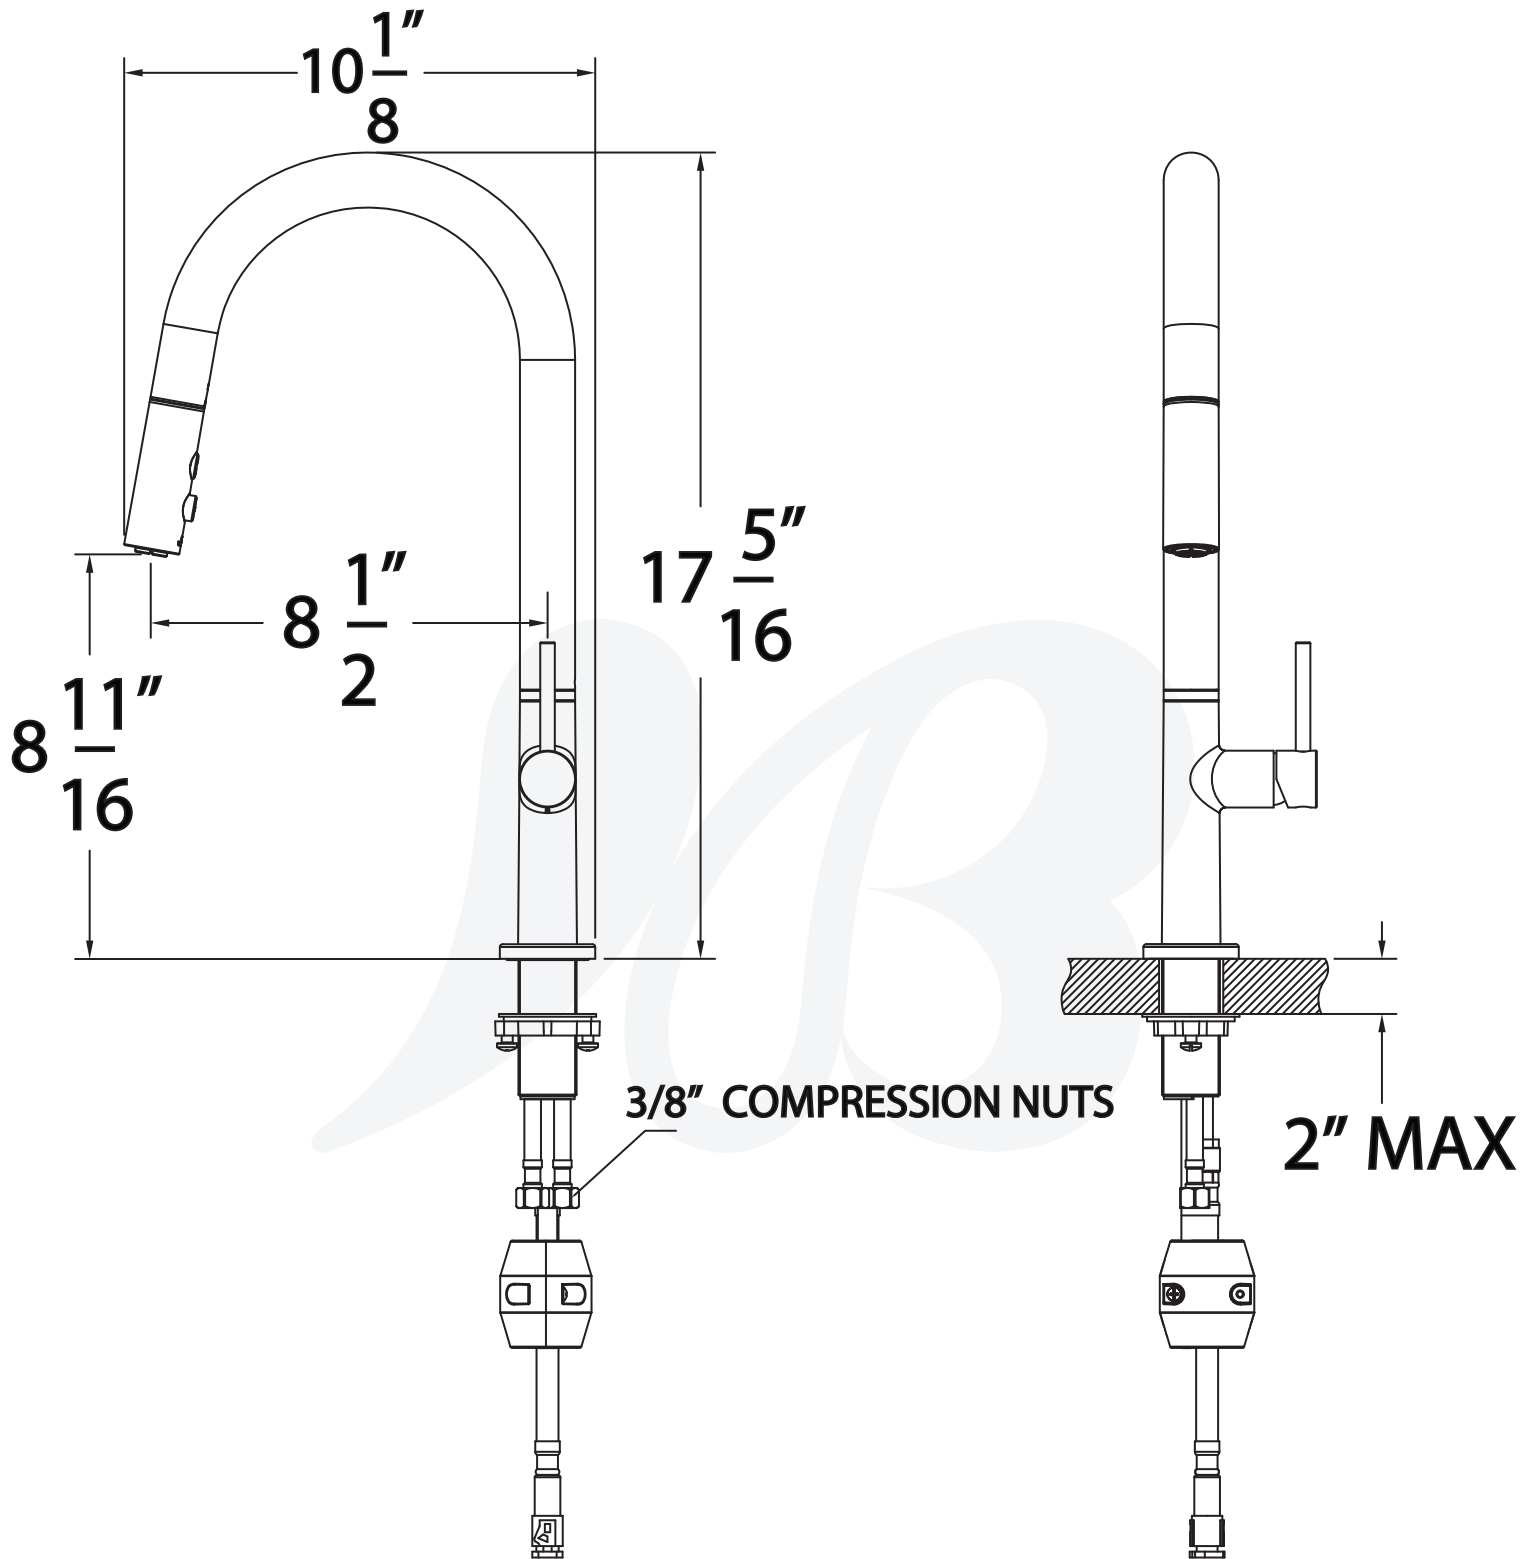

**K1830401-J, K1830402-J, K1830449-J - Pull Down Kitchen Faucet**

**Description**

**CEVI KITCHEN FAUCET**

- Two setting pull down sprayer
- 360° swing angle spout
- Ceramic disc cartridge
- Braided hoses with 3/8" compression nuts
- 1.8 GPM
- Deck Plate Included

**Colors / Finishes**

- K1830401-J** Chrome
- K1830402-J** PVD Satin Nickel
- K1830449-J** Matte Black

**BREAK DOWN**

**Component Parts List**

32	ATBP1039	2
31	ATBP0447	1
30	ATBP0379	1
29	ATBQ0618	1
28	ATBP0436	1
27	CTRR0182	1
26	CTCP0072	1
25	CTST0084	1
24	CTHB0391	1
23	CTST0139	1
22	CTHB0355	1
21	CTCB1011	1
20	CTKB0182	1
19	ATBA2024	1
18	CTCP0494	1
17	CTST0101	2
16	CTNL0004	1
15	CTPL0003	1
14	CTWT0053	1
13	CTWR0115	1
12	CTRR0001	1
11	CTDZ0160	1
10	CTYN0303	1
9	CTCP0495	1
8	CTKP0181	1
7	CTMB0935	1
6	CTKP0162	2
5	CTRR0166	1
4	ATBE0196	1
3	ATBA0263	1
2	CTCP0375	1
1	CTPT0062	1
NO	PART	QTY

Model Number	Type	Date
K1830401-J, K1830402-J, K1830449-J	Kitchen Faucet	3/1/2023