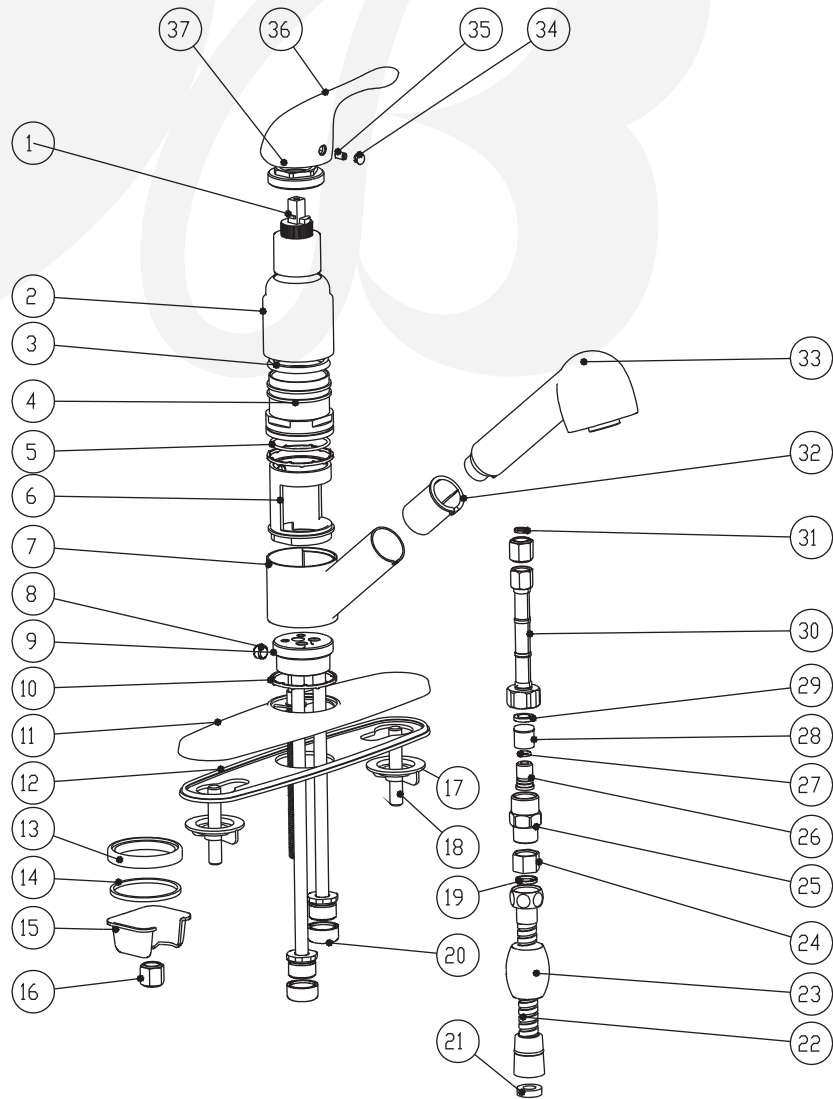

**K1780001-Q1, K1780029-Q1 - Pull-Out Kitchen Faucet**

**Description**

- 8" pull-out kitchen faucet
- 60 deg swing angle, 9" detachable sprayer
- Ceramic disc cartridge
- Soft button hand sprayer
- Dual check valves
- 1.8 GPM ASME Compliant

• K1780001-Q1

**Standards**

- Certified with IAPMO UPC/cUPC
- California AB100 Complaint
- ADA Accessibility Guidelines for Buildings and Facilities - 427.4 Controlled Mechanisms
- CALGreen compliant

CALGreen

**Colors / Finishes**

- K1780001-Q1 - Chrome
- K1780029-Q1 - Satin Nickel

**BREAK DOWN  
Component Parts List**

NO.	Part No	Qty
01	ATBA0051	1
02	CTCB0054	1
03	CTWR0133	1
04	CTCB0331	1
05	CTRR0002	1
06	CTCZ0098	1
07	CTCZ0106	1
08	CTSB0039	1
09	ATBD1007	1
10	CTRR1006	2
11	CTCZ0097	1
12	CTWP0074	1
13	CTDB0204	1
14	CTWR0114	1
15	CTLT0015	1
16	CTNB0064	2
17	CTNP0039	2
18	CTST0145	2
19	CTWR0112	1
20	CTQP0023	1
21	CTWR0206	1
22	ATBP0029	1
23	ATBQ0030	1
24	CTPB0061	1
25	CTYN0030	1
26	CTSN0001	1
27	CTRR0048	1
28	ATBA4027	1
29	CTWN0001	1
30	ATBP0063	1
31	CTWR0125	1
32	CTDP0035	1
33	ATBE0054	1
34	CTCP0072	1
35	CTST0025	1
36	CTHZ0201	1
37	CTKB0058	1

Item Number	Type	Date
K1780001-Q1, K1780029-Q1	Kitchen Faucet	6-24-2021