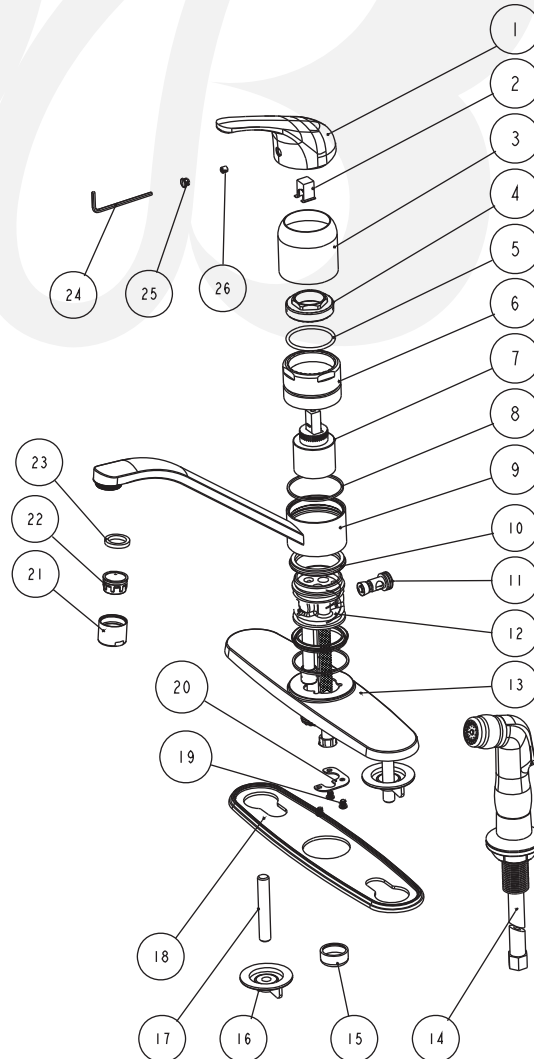

**K1480001, K1480029 - 8" Kitchen Faucet**  
**K1580001-Z, K1580029-Z - 8" Kitchen Faucet with Sprayer**

**Description**

**KITCHEN FAUCET**

- 360° swing angle
- Ceramic disc cartridge
- Braided hoses with 3/8" compression nuts
- 1.8 GPM

- K1480001** Chrome
- K1480029** Satin Nickel
- K1580001-Z** Chrome
- K1580029-Z** Satin Nickel

**BREAK DOWN**  
**Component Parts List**

NO.	Part No	Qty	
		12140	12150
01	CTHZ0195	1	1
02	CTKP0020	1	1
03	CTCT0054	1	1
04	CTKB0057	1	1
05	CTRR0091	1	1
06	CTCT0055	1	1
07	ATBA0121	1	1
08	CTWP0014	2	2
09	ATBF0136	1	1
10	CTWR0128	2	2
11	ATBA0110		1
12	ATBY1013	1	
12	ATBY1014		1
13	CTCZ0176	1	1
14	ATBP0265		1
15	CTQP0023	2	2
16	CTNP0039	2	2
17	CTST0145	2	2
18	CTWP0074	1	1
19	CTST1000	3	3
20	CTWT0075	1	1
21	CTXB0056	1	1
22	ATBX0037	1	1
23	CTWR0254	1	1
24	CCQT0002	1	1
25	CTCP0072	1	1
26	CTST4101	1	1

$10\frac{1}{8}$ "

Item Number	Type	Date
K1480001, K1480029, K1580001-Z, K1580029-Z	KITCHEN	6-24-2021