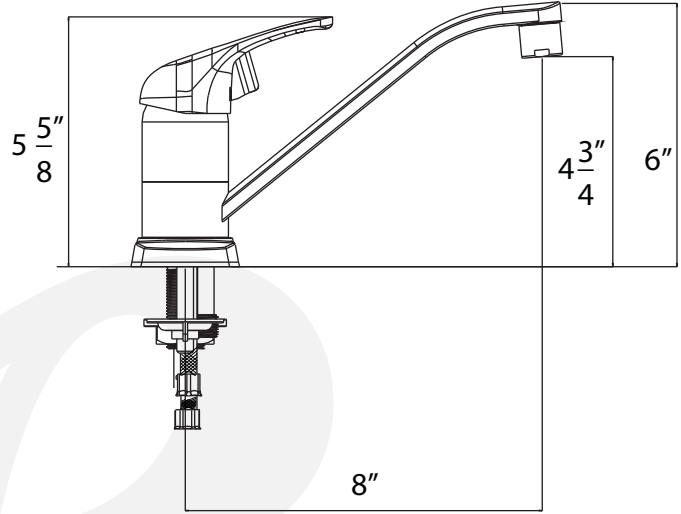

**K1480001, K1480029 - 8" Kitchen Faucet**  
**K1580001-Z, K1580029-Z - 8" Kitchen Faucet with Sprayer**

**Description**

**KITCHEN FAUCET**

- 360° swing angle
- Ceramic disc cartridge
- Braided hoses with 3/8" compression nuts
- 1.8 GPM

- K1480001** Chrome
- K1480029** Satin Nickel
- K1580001-Z** Chrome
- K1580029-Z** Satin Nickel

**BREAK DOWN**  
**Component Parts List**

NO.	Part No	Qty	
		12140	12150
01	CTHZ0195	1	1
02	CTKP0020	1	1
03	CTCT0054	1	1
04	CTKB0057	1	1
05	CTRR0091	1	1
06	CTCT0055	1	1
07	ATBA0121	1	1
08	CTWP0014	2	2
09	ATBF0136	1	1
10	CTWR0128	2	2
11	ATBA0110		1
12	ATBY1013	1	
12	ATBY1014		1
13	CTCZ0176	1	1
14	ATBP0265		1
15	CTQP0023	2	2
16	CTNP0039	2	2
17	CTST0145	2	2
18	CTWP0074	1	1
19	CTST1000	3	3
20	CTWT0075	1	1
21	CTXB0056	1	1
22	ATBX0037	1	1
23	CTWR0254	1	1
24	CCQT0002	1	1
25	CTCP0072	1	1
26	CTST4101	1	1