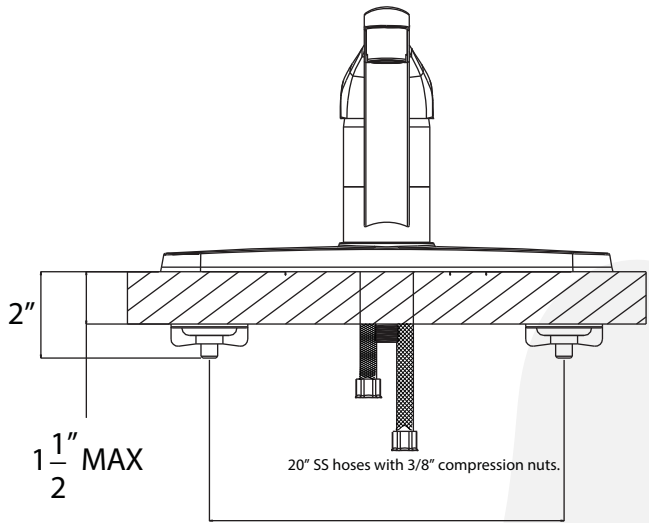

$10\frac{1}{8}$ "

Item Number	Type	Date
K1480001, K1480029, K1580001-Z, K1580029-Z	KITCHEN	6-24-2021