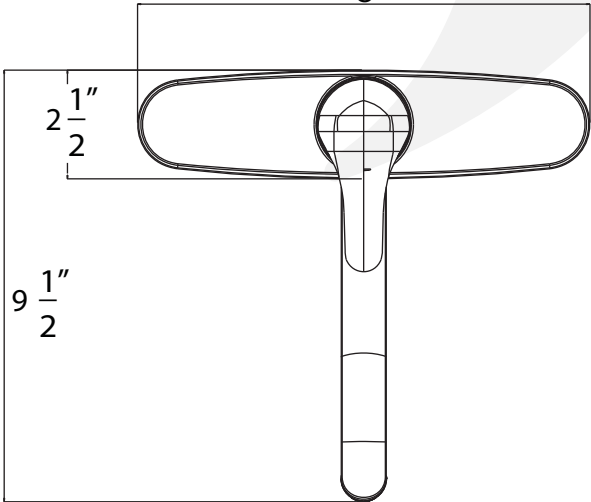

$10\frac{1}{8}$ "