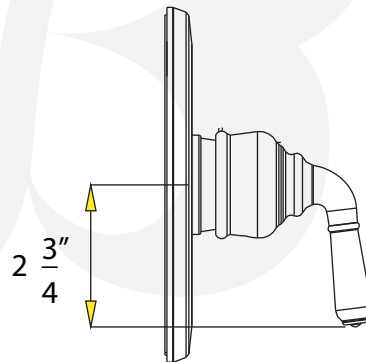

1/2-14NPT

Item Number	Type	Date
P6320601, P6320629	Tub and Shower	3/14/2016