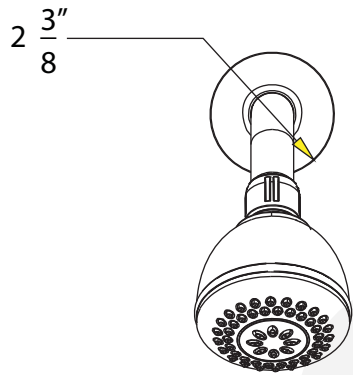

**P6320601, P6320629 - Tub and Shower Trim**

**Description**

- Tub & shower trim kit
- CYPRESS Lever handle
- 3" face shower head
- Four setting shower head
- 1.5 GPM ASME Compliant
- VALVE SOLD SEPARATELY

• P6320601

**Colors / Finishes**

P6320601 - Chrome

P6320629 - Satin Nickel

**BREAK DOWN  
Component Parts List**

NO.	Part No	Qty	
		63610	63630
01	CTCT0043	1	1
02	CTPB0470	1	1
03	ATBE0123	1	1
04	CTHP0035	1	1
05	CTST4101	1	1
06	CTCZ0192	1	1
07	CTCB0185	1	1
08	CTCT0053	1	1
09	ATBF0135		1
10	CTST0230	2	2
11	CTCT0052	1	1
12	CTWP0192	1	1
13	CTWP0223	1	1

1/2-14NPT

Item Number	Type	Date
P6320601, P6320629	Tub and Shower	3/14/2016