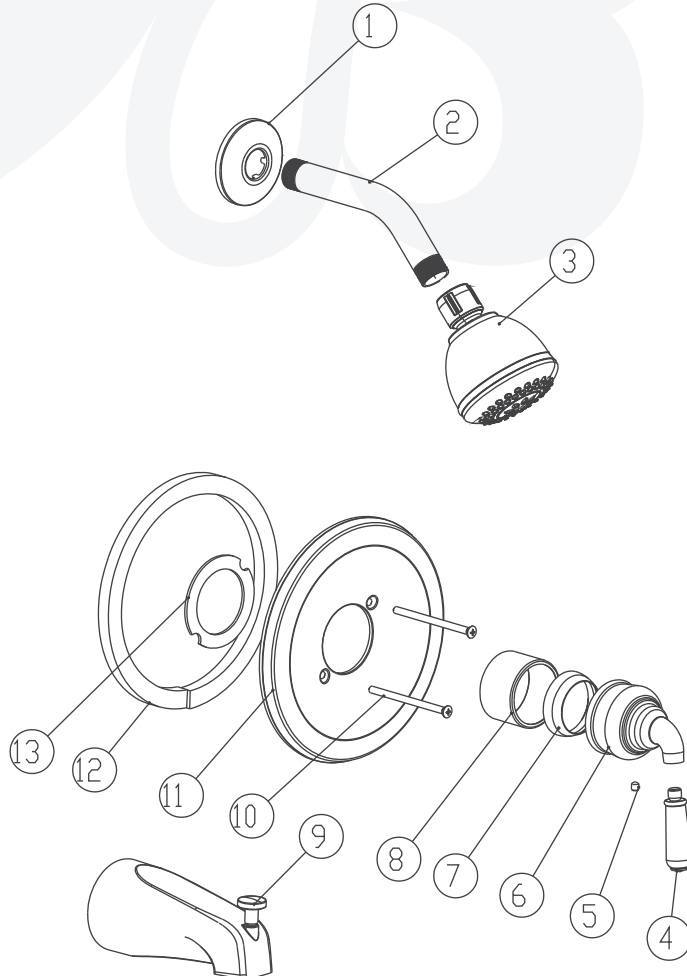

**P6320601, P6320629 - Tub and Shower Trim**

**Description**

- Tub & shower trim kit
- CYPRESS Lever handle
- 3" face shower head
- Four setting shower head
- 1.5 GPM ASME Compliant
- VALVE SOLD SEPARATELY

• P6320601

**Colors / Finishes**

P6320601 - Chrome

P6320629 - Satin Nickel

**BREAK DOWN  
Component Parts List**

NO.	Part No	Qty	
		63610	63630
01	CTCT0043	1	1
02	CTPB0470	1	1
03	ATBE0123	1	1
04	CTHP0035	1	1
05	CTST4101	1	1
06	CTCZ0192	1	1
07	CTCB0185	1	1
08	CTCT0053	1	1
09	ATBF0135		1
10	CTST0230	2	2
11	CTCT0052	1	1
12	CTWP0192	1	1
13	CTWP0223	1	1

1/2-14NPT

Item Number	Type	Date
P6320601, P6320629	Tub and Shower	3/14/2016