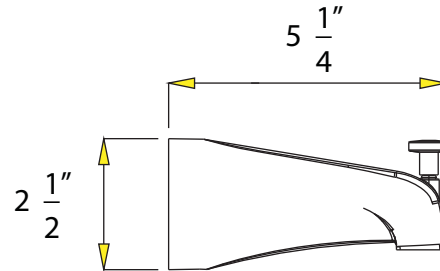

1/2-14NPT

Item Number	Type	Date
P6320601, P6320629	Tub and Shower	3/14/2016