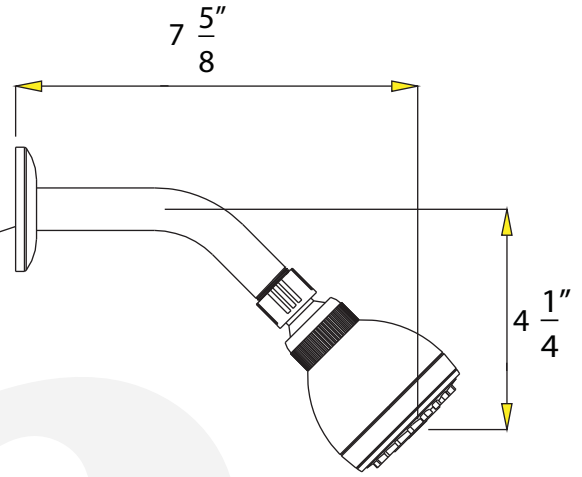

1/2-14NPT

Item Number	Type	Date
P6320601, P6320629	Tub and Shower	3/14/2016