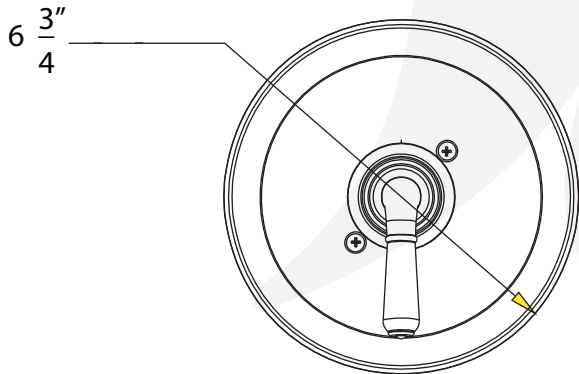

**P6320601, P6320629 - Tub and Shower Trim**

**Description**

- Tub & shower trim kit
- CYPRESS Lever handle
- 3" face shower head
- Four setting shower head
- 1.5 GPM ASME Compliant
- VALVE SOLD SEPARATELY

• P6320601

**Colors / Finishes**

P6320601 - Chrome

P6320629 - Satin Nickel

**BREAK DOWN  
Component Parts List**

NO.	Part No	Qty	
		63610	63630
01	CTCT0043	1	1
02	CTPB0470	1	1
03	ATBE0123	1	1
04	CTHP0035	1	1
05	CTST4101	1	1
06	CTCZ0192	1	1
07	CTCB0185	1	1
08	CTCT0053	1	1
09	ATBF0135		1
10	CTST0230	2	2
11	CTCT0052	1	1
12	CTWP0192	1	1
13	CTWP0223	1	1

1/2-14NPT

Item Number	Type	Date
P6320601, P6320629	Tub and Shower	3/14/2016